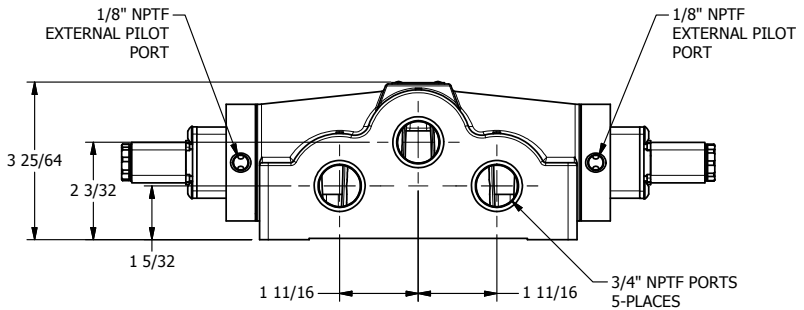

4

3

2

1

**AAA**  
PRODUCTS  
INTERNATIONAL

**AAA PRODUCTS  
INTERNATIONAL**  
7114 Harry Hines Blvd  
Dallas, TX 75235

TITLE: 3/4" SIDE PORT, DBL SOL, 3 POS,  
SPR CTR, SOL SHFT, CLSD CTR SPL,  
EXT PILOT

DRAWING NO.:  
DIM\_ESY6Z