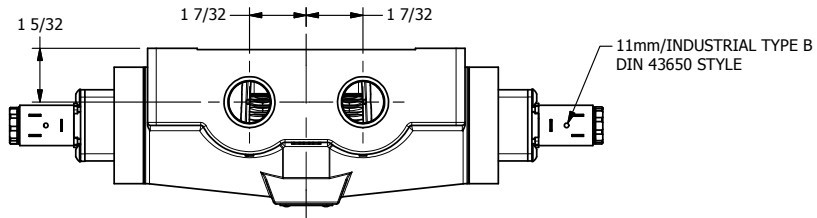

4

3

2

1

**AAA**  
PRODUCTS  
INTERNATIONAL

**AAA PRODUCTS  
INTERNATIONAL**  
7114 Harry Hines Blvd  
Dallas, TX 75235

TITLE: 3/4" SIDE PORT, DBL SOL, 3 POS,  
SPR CTR, SOL SHFT, CLSD CTR SPL,  
EXT PILOT

DRAWING NO.:  
DIM\_ESY6Z