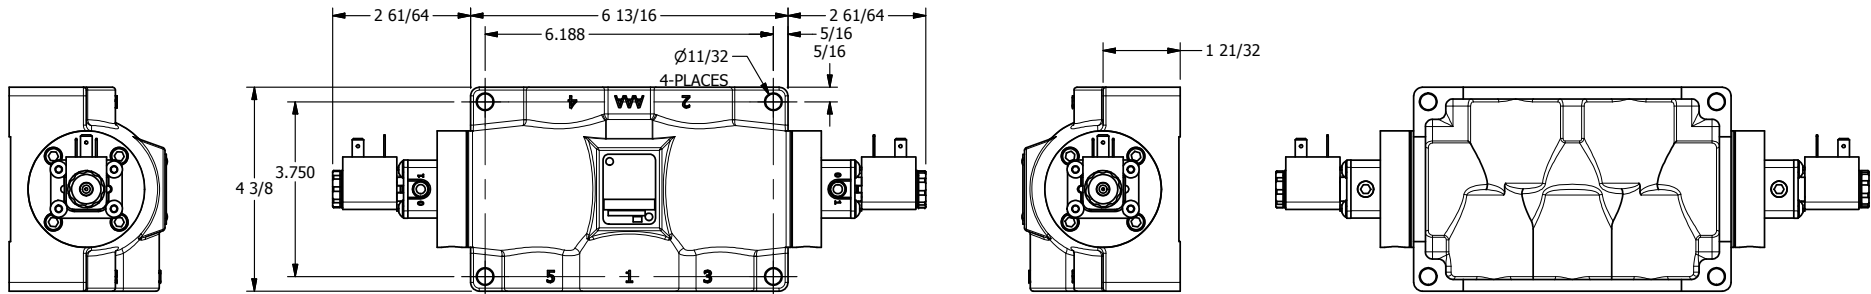

4

3

2

1

**AAA**  
PRODUCTS  
INTERNATIONAL

**AAA PRODUCTS  
INTERNATIONAL**  
7114 Harry Hines Blvd  
Dallas, TX 75235

TITLE: 3/4" SIDE PORT, DBL SOL, 3 POS,  
SPR CTR, SOL SHFT, CLSD CTR SPL,  
EXT PILOT

DRAWING NO.:  
DIM\_ESY6Z