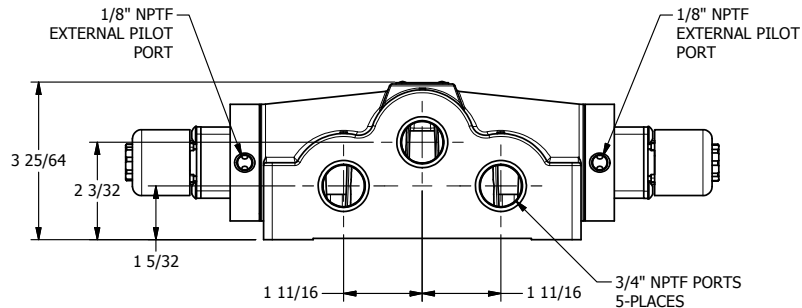

4

3

2

1

AAA
PRODUCTS
INTERNATIONAL

**AAA PRODUCTS
INTERNATIONAL**
7114 Harry Hines Blvd
Dallas, TX 75235

TITLE: 3/4" SIDE PORT, DBL SOL, 3 POS,
SPR CTR, SOL SHFT, CLSD CTR SPL,
EXPL PROOF, EXT PILOT

DRAWING NO.:
DIM_ESY6XZ