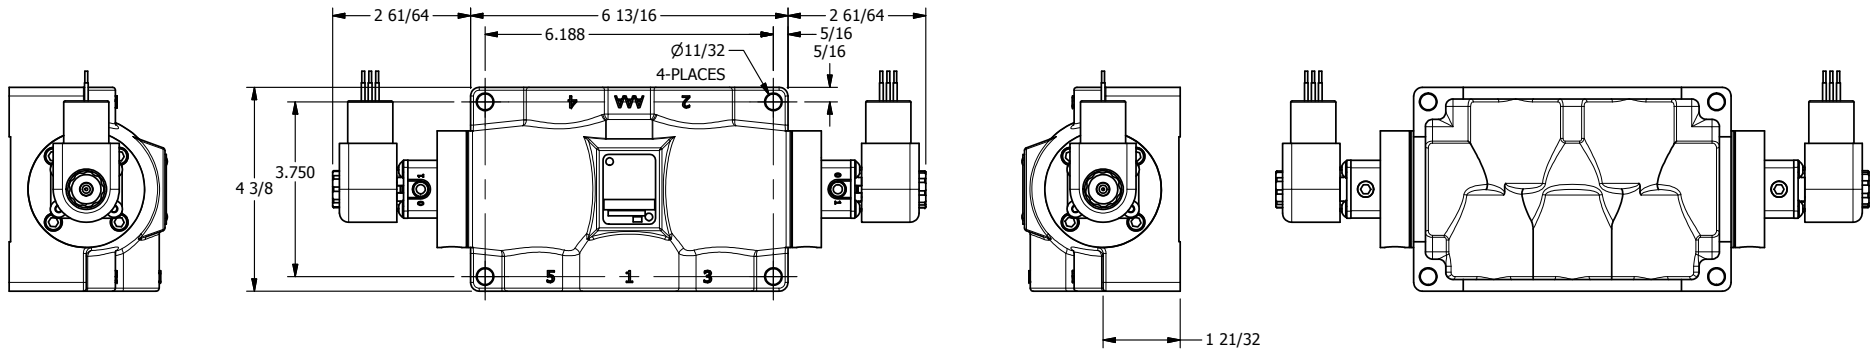

4

3

2

1

AAA
PRODUCTS
INTERNATIONAL

**AAA PRODUCTS
INTERNATIONAL**
7114 Harry Hines Blvd
Dallas, TX 75235

TITLE: 3/4" SIDE PORT, DBL SOL, 3 POS,
SPR CTR, SOL SHFT, CLSD CTR SPL,
EXPL PROOF, EXT PILOT

DRAWING NO.:
DIM_ESY6XZ