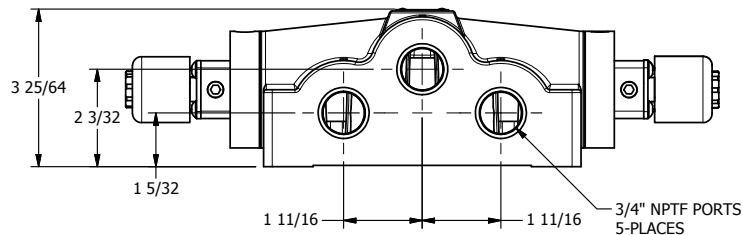

4

3

2

1

AAA
PRODUCTS
INTERNATIONAL

**AAA PRODUCTS
INTERNATIONAL**
7114 Harry Hines Blvd
Dallas, TX 75235

TITLE: **3/4" SIDE PORT, DBL SOL, 3 POS,
SPR CTR, SOL SHFT, CLSD CTR SPL,
EXPL PROOF, LCKNG OVRD**

DRAWING NO.:
DIM_ESY6XO