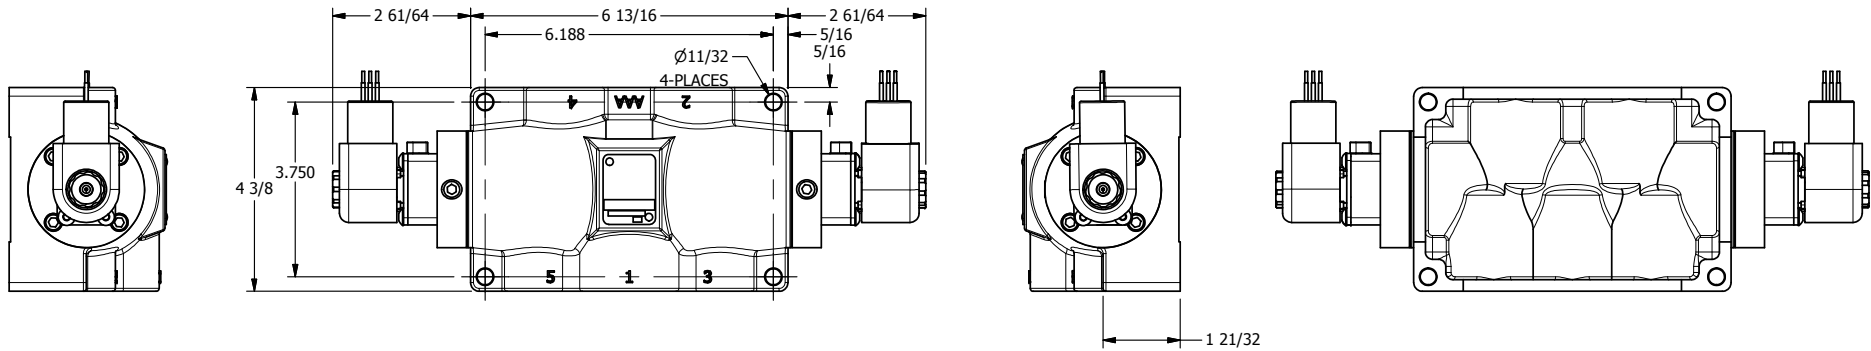

4

3

2

1

AAA
PRODUCTS
INTERNATIONAL

**AAA PRODUCTS
INTERNATIONAL**
7114 Harry Hines Blvd
Dallas, TX 75235

TITLE: **3/4" SIDE PORT, DBL SOL, 3 POS,
SPR CTR, SOL SHFT, CLSD CTR SPL,
EXPL PROOF, LCKNG OVRD**

DRAWING NO.:
DIM_ESY6XO