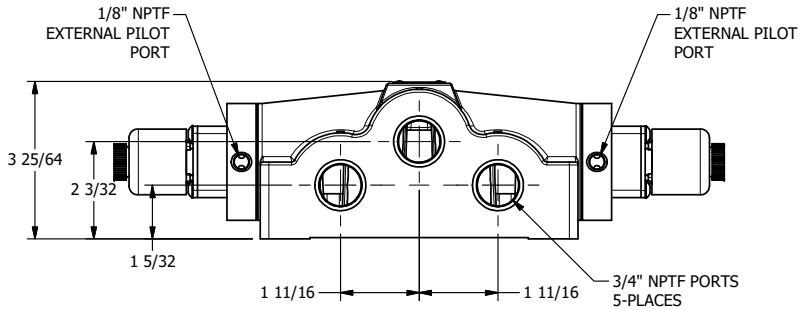

4

3

2

1

AAA
PRODUCTS
INTERNATIONAL

**AAA PRODUCTS
INTERNATIONAL**
7114 Harry Hines Blvd
Dallas, TX 75235

TITLE **3/4" SIDE PORT, DBL SOL, 3 POS,
CLSD SPR CTR, EXPL PROOF,
DUST EXCLDR, EXT PILOT**

DRAWING NO.:
DIM_ESY6XLZ