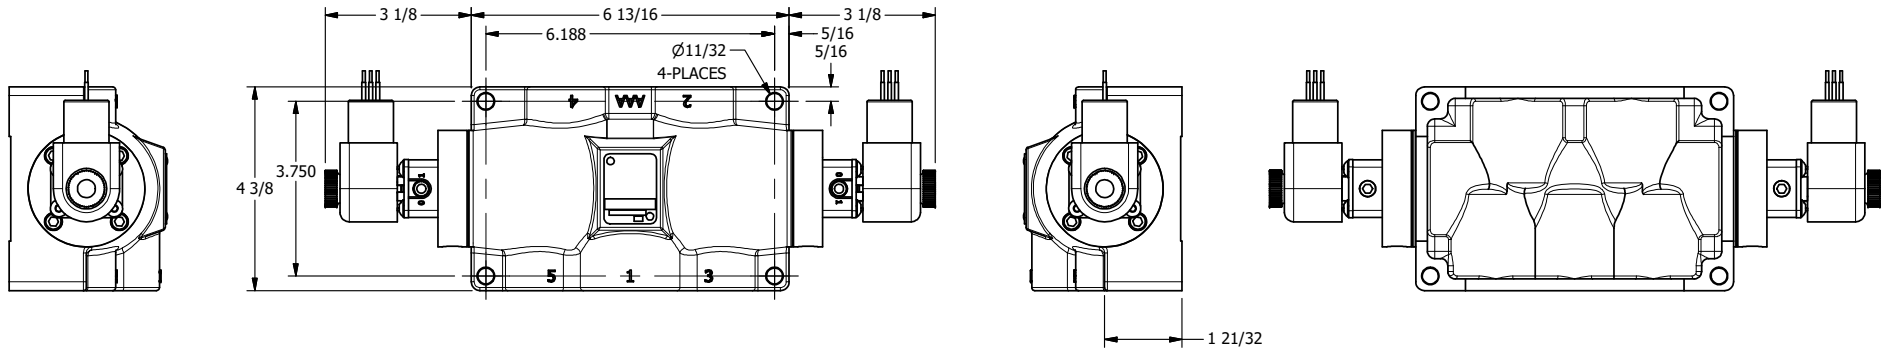

4

3

2

1

AAA
PRODUCTS
INTERNATIONAL

**AAA PRODUCTS
INTERNATIONAL**
7114 Harry Hines Blvd
Dallas, TX 75235

TITLE **3/4" SIDE PORT, DBL SOL, 3 POS,
CLSD SPR CTR, EXPL PROOF,
DUST EXCLDR, EXT PILOT**

DRAWING NO.:
DIM_ESY6XLZ