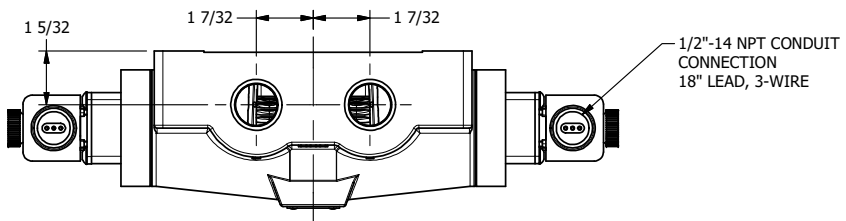

4

3

2

1

AAA
PRODUCTS
INTERNATIONAL

**AAA PRODUCTS
INTERNATIONAL**
7114 Harry Hines Blvd
Dallas, TX 75235

TITLE **3/4" SIDE PORT, DBL SOL, 3 POS,
CLSD SPR CTR, EXPL PROOF,
DUST EXCLDR, EXT PILOT**

DRAWING NO.:
DIM_ESY6XLZ