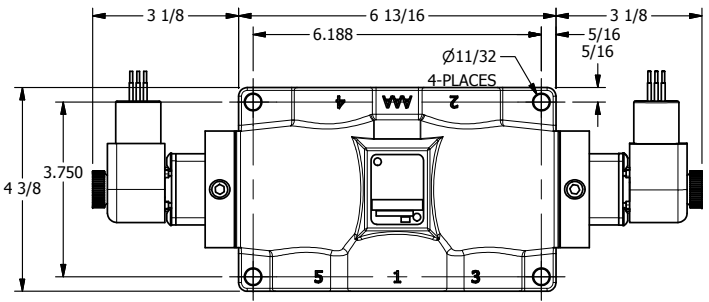

4

3

2

1

1/2" NPT  
CONDUIT CONNECTION

1 21/32

3/4" NPTF PORTS  
5-PLACES

**AAA**  
PRODUCTS  
INTERNATIONAL

**AAA PRODUCTS  
INTERNATIONAL**  
7114 Harry Hines Blvd  
Dallas, TX 75235

TITLE: 3/4" SIDE PORT, DBL SOL, 3 POS,  
SPR CTR, SOL SHFT, CLSD CTR SPL,  
EXPLOSION PROOF, DUST EXCDLR

DRAWING NO.:  
DIM\_ESY6XL