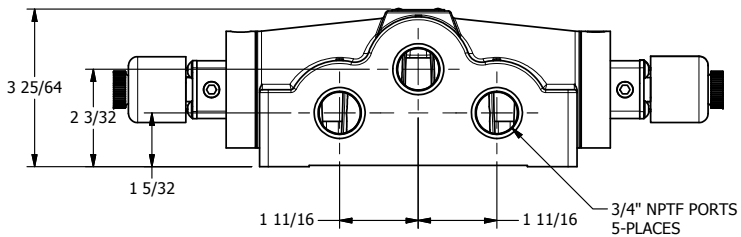

4

3

2

1

1/2" NPT  
CONDUIT CONNECTION

1 21/32

3/4" NPTF PORTS  
5-PLACES

**AAA**  
PRODUCTS  
INTERNATIONAL

**AAA PRODUCTS  
INTERNATIONAL**  
7114 Harry Hines Blvd  
Dallas, TX 75235

TITLE: 3/4" SIDE PORT, DBL SOL, 3 POS,  
SPR CTR, SOL SHFT, CLSD CTR SPL,  
EXPLOSION PROOF, DUST EXCDLR

DRAWING NO.:  
DIM\_ESY6XL