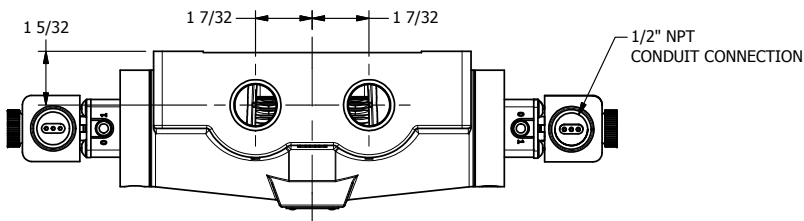

4

3

2

1

1/2" NPT  
CONDUIT CONNECTION

1 21/32

3/4" NPTF PORTS  
5-PLACES

**AAA**  
PRODUCTS  
INTERNATIONAL

**AAA PRODUCTS  
INTERNATIONAL**  
7114 Harry Hines Blvd  
Dallas, TX 75235

TITLE: 3/4" SIDE PORT, DBL SOL, 3 POS,  
SPR CTR, SOL SHFT, CLSD CTR SPL,  
EXPLOSION PROOF, DUST EXCDLR

DRAWING NO.:  
DIM\_ESY6XL