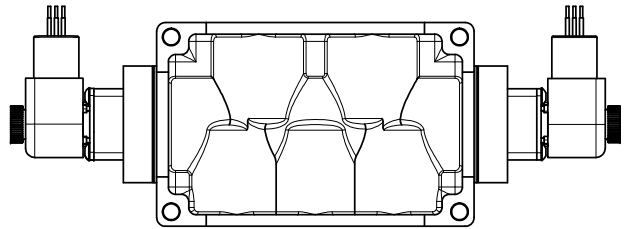

4

3

2

1

1/2" NPT  
CONDUIT CONNECTION

1 21/32

3/4" NPTF PORTS  
5-PLACES

**AAA**  
PRODUCTS  
INTERNATIONAL

**AAA PRODUCTS  
INTERNATIONAL**  
7114 Harry Hines Blvd  
Dallas, TX 75235

TITLE: 3/4" SIDE PORT, DBL SOL, 3 POS,  
SPR CTR, SOL SHFT, CLSD CTR SPL,  
EXPLOSION PROOF, DUST EXCDLR

DRAWING NO.:  
DIM\_ESY6XL