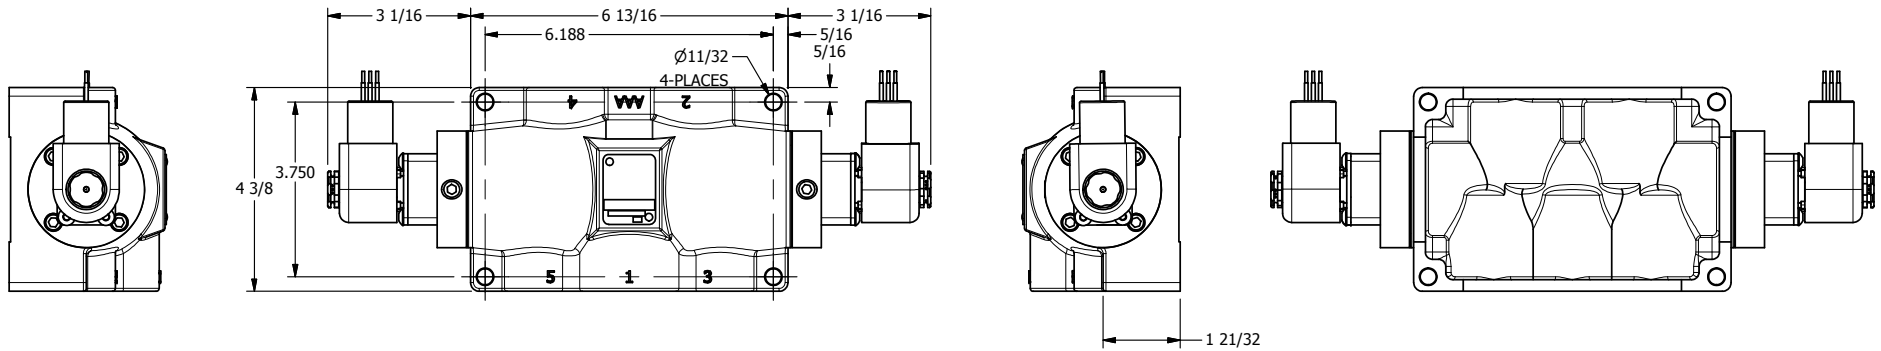

4

3

2

1

1/2" NPT  
CONDUIT CONNECTION

3/4" NPTF PORTS  
5-PLACES

**AAA**  
PRODUCTS  
INTERNATIONAL

**AAA PRODUCTS  
INTERNATIONAL**  
7114 Harry Hines Blvd  
Dallas, TX 75235

TITLE: 3/4" SIDE PORT, DBL SOL, 3 POS,  
SPR CTR, SOL SHFT, CLSD CTR SPL,  
EXPLOSION PROOF, SIDE VENT

DRAWING NO.:  
DIM\_ESY6XC

THE INFORMATION CONTAINED WITHIN THIS DOCUMENT IS PROPRIETARY TO AAA PRODUCTS AND MAY NOT BE DISCLOSED WITHOUT PRIOR WRITTEN CONSENT