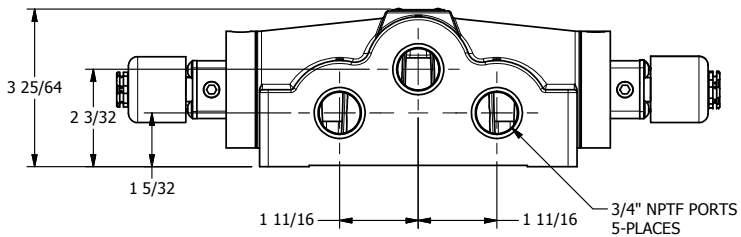

4

3

2

1

1/2" NPT  
CONDUIT CONNECTION

3/4" NPTF PORTS  
5-PLACES

**AAA**  
PRODUCTS  
INTERNATIONAL

**AAA PRODUCTS  
INTERNATIONAL**  
7114 Harry Hines Blvd  
Dallas, TX 75235

TITLE: 3/4" SIDE PORT, DBL SOL, 3 POS,  
SPR CTR, SOL SHFT, CLSD CTR SPL,  
EXPLOSION PROOF, SIDE VENT

DRAWING NO.:  
DIM\_ESY6XC

THE INFORMATION CONTAINED WITHIN THIS DOCUMENT IS PROPRIETARY TO AAA PRODUCTS AND MAY NOT BE DISCLOSED WITHOUT PRIOR WRITTEN CONSENT