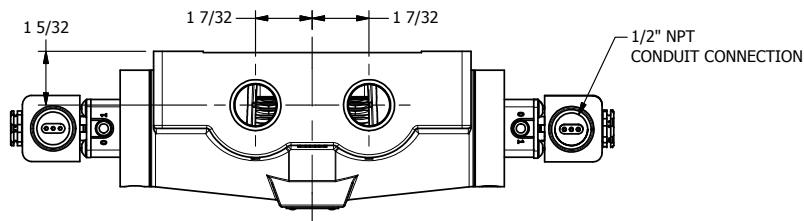

4

3

2

1

1/2" NPT  
CONDUIT CONNECTION

3/4" NPTF PORTS  
5-PLACES

**AAA**  
PRODUCTS  
INTERNATIONAL

**AAA PRODUCTS  
INTERNATIONAL**  
7114 Harry Hines Blvd  
Dallas, TX 75235

TITLE: 3/4" SIDE PORT, DBL SOL, 3 POS,  
SPR CTR, SOL SHFT, CLSD CTR SPL,  
EXPLOSION PROOF, SIDE VENT

DRAWING NO.:  
DIM\_ESY6XC

THE INFORMATION CONTAINED WITHIN THIS DOCUMENT IS PROPRIETARY TO AAA PRODUCTS AND MAY NOT BE DISCLOSED WITHOUT PRIOR WRITTEN CONSENT