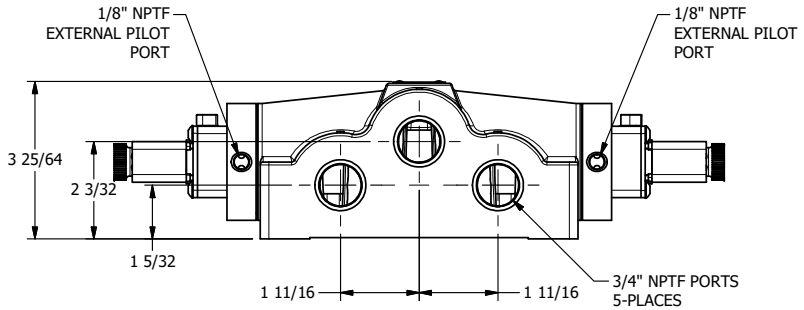

4

3

2

1

**AAA**  
PRODUCTS  
INTERNATIONAL

**AAA PRODUCTS  
INTERNATIONAL**  
7114 Harry Hines Blvd  
Dallas, TX 75235

TITLE: 3/4" SIDE PORT, DBL SOL, 3 POS,  
CLSD SPR CTR SPL,  
LCKNG OVRD, EXCLDR, EXT PILOT

DRAWING NO.:  
DIM\_ESY60LZ

4

3

2

THE INFORMATION CONTAINED WITHIN THIS DOCUMENT IS PROPRIETARY TO AAA PRODUCTS AND MAY NOT BE DISCLOSED WITHOUT PRIOR WRITTEN CONSENT