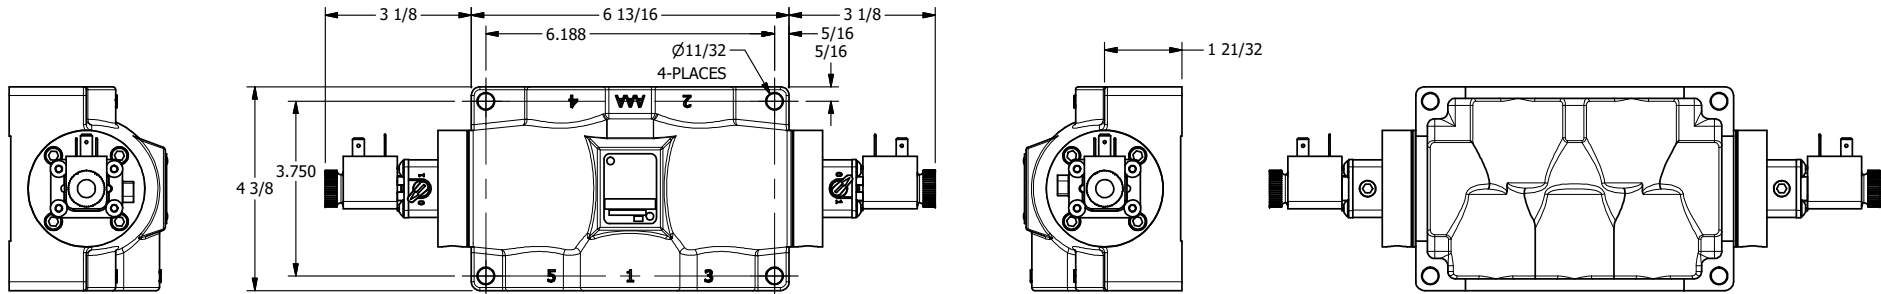

4

3

2

1

**AAA**  
PRODUCTS  
INTERNATIONAL

**AAA PRODUCTS  
INTERNATIONAL**  
7114 Harry Hines Blvd  
Dallas, TX 75235

TITLE: 3/4" SIDE PORT, DBL SOL, 3 POS,  
CLSD SPR CTR SPL,  
LCKNG OVRD, EXCLDR, EXT PILOT

DRAWING NO.:  
DIM\_ESY60LZ

4

3

2

THE INFORMATION CONTAINED WITHIN THIS DOCUMENT IS PROPRIETARY TO AAA PRODUCTS AND MAY NOT BE DISCLOSED WITHOUT PRIOR WRITTEN CONSENT