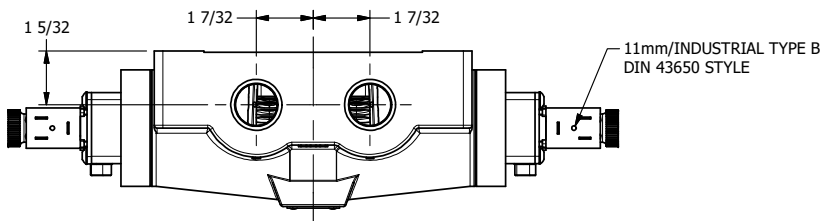

4

3

2

1

**AAA**  
PRODUCTS  
INTERNATIONAL

**AAA PRODUCTS  
INTERNATIONAL**  
7114 Harry Hines Blvd  
Dallas, TX 75235

TITLE: 3/4" SIDE PORT, DBL SOL, 3 POS,  
CLSD SPR CTR SPL,  
LCKNG OVRD, EXCLDR, EXT PILOT

DRAWING NO.:  
DIM\_ESY60LZ

4

3

2

THE INFORMATION CONTAINED WITHIN THIS DOCUMENT IS PROPRIETARY TO AAA PRODUCTS AND MAY NOT BE DISCLOSED WITHOUT PRIOR WRITTEN CONSENT