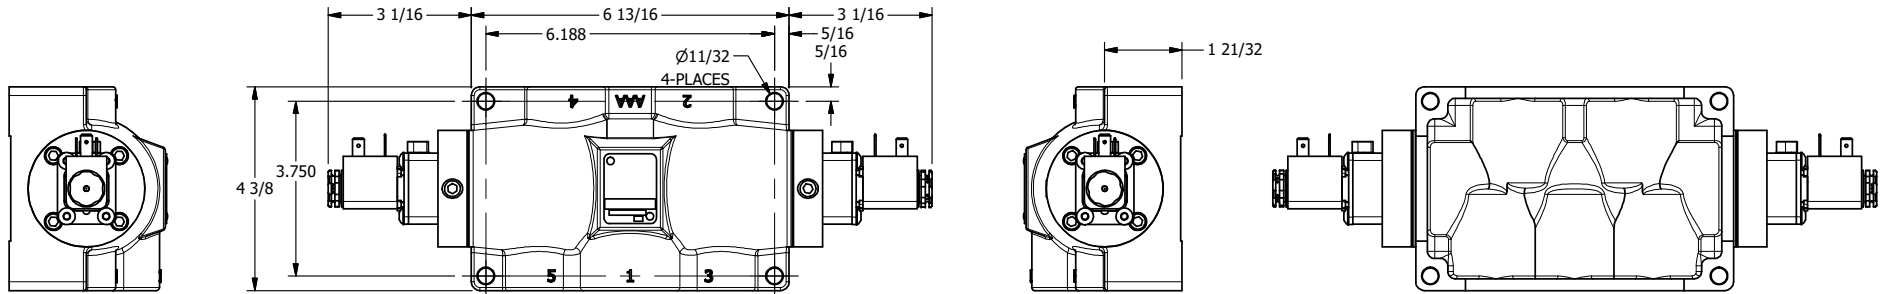

4

3

2

1

**AAA**  
PRODUCTS  
INTERNATIONAL

**AAA PRODUCTS  
INTERNATIONAL**  
7114 Harry Hines Blvd  
Dallas, TX 75235

TITLE: 3/4" SIDE PORT, DBL SOL, 3 POS,  
SPR CTR, SOL SHFT, CLSD CTR SPL,  
LCKNG OVRD, SIDE VENT

DRAWING NO.:  
DIM\_ESY60C

THE INFORMATION CONTAINED WITHIN THIS DOCUMENT IS PROPRIETARY TO AAA PRODUCTS AND MAY NOT BE DISCLOSED WITHOUT PRIOR WRITTEN CONSENT

4

3

2

1

B

B