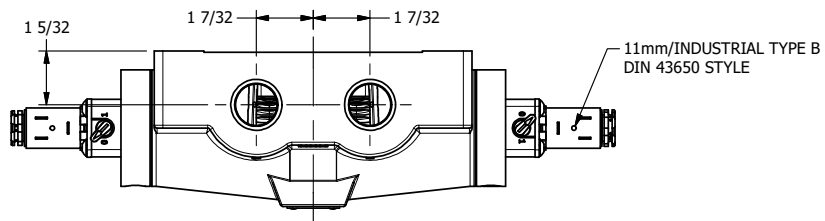

4

3

2

1

**AAA**  
PRODUCTS  
INTERNATIONAL

**AAA PRODUCTS  
INTERNATIONAL**  
7114 Harry Hines Blvd  
Dallas, TX 75235

TITLE: 3/4" SIDE PORT, DBL SOL, 3 POS,  
SPR CTR, SOL SHFT, CLSD CTR SPL,  
LCKNG OVRD, SIDE VENT

DRAWING NO.:  
DIM\_ESY60C

THE INFORMATION CONTAINED WITHIN THIS DOCUMENT IS PROPRIETARY TO AAA PRODUCTS AND MAY NOT BE DISCLOSED WITHOUT PRIOR WRITTEN CONSENT

4

3

2

1

B

B