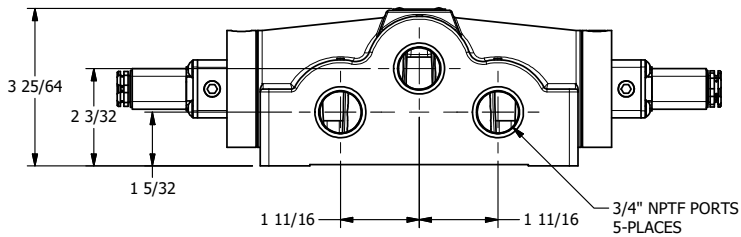

4

3

2

1

**AAA**  
PRODUCTS  
INTERNATIONAL

**AAA PRODUCTS  
INTERNATIONAL**  
7114 Harry Hines Blvd  
Dallas, TX 75235

TITLE: 3/4" SIDE PORT, DBL SOL, 3 POS,  
SPR CTR, SOL SHFT, CLSD CTR SPL,  
LCKNG OVRD, SIDE VENT

DRAWING NO.:  
DIM\_ESY60C

THE INFORMATION CONTAINED WITHIN THIS DOCUMENT IS PROPRIETARY TO AAA PRODUCTS AND MAY NOT BE DISCLOSED WITHOUT PRIOR WRITTEN CONSENT

4

3

2

1

B

B