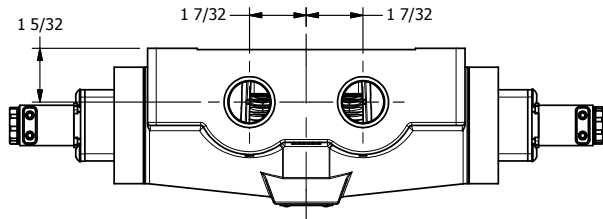

4

3

2

1

AAA
PRODUCTS
INTERNATIONAL

AAA PRODUCTS INTERNATIONAL
7114 Harry Hines Blvd
Dallas, TX 75235

TITLE: 3/4" SIDE PORT, DBL SOL, 3 POS,
SPR CTR, SOL SHFT, CLSD CTR SPL,
FLYING LEAD, EXT PILOT

DRAWING NO.:
DIM_ESY6MZ