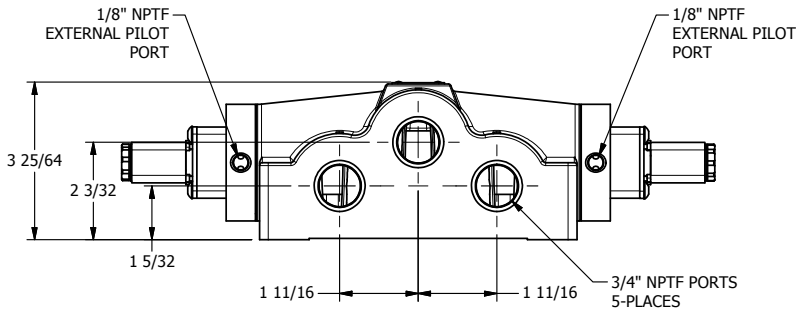

4

3

2

1

AAA
PRODUCTS
INTERNATIONAL

AAA PRODUCTS INTERNATIONAL
7114 Harry Hines Blvd
Dallas, TX 75235

TITLE: 3/4" SIDE PORT, DBL SOL, 3 POS,
SPR CTR, SOL SHFT, CLSD CTR SPL,
FLYING LEAD, EXT PILOT

DRAWING NO.:
DIM_ESY6MZ