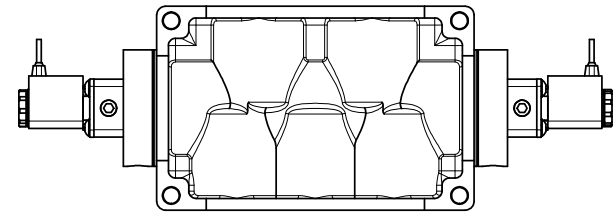

4

3

2

1

AAA
PRODUCTS
INTERNATIONAL

AAA PRODUCTS INTERNATIONAL
7114 Harry Hines Blvd
Dallas, TX 75235

TITLE: 3/4" SIDE PORT, DBL SOL, 3 POS,
SPR CTR, SOL SHFT, CLSD CTR SPL,
FLYING LEAD, EXT PILOT

DRAWING NO.:
DIM_ESY6MZ