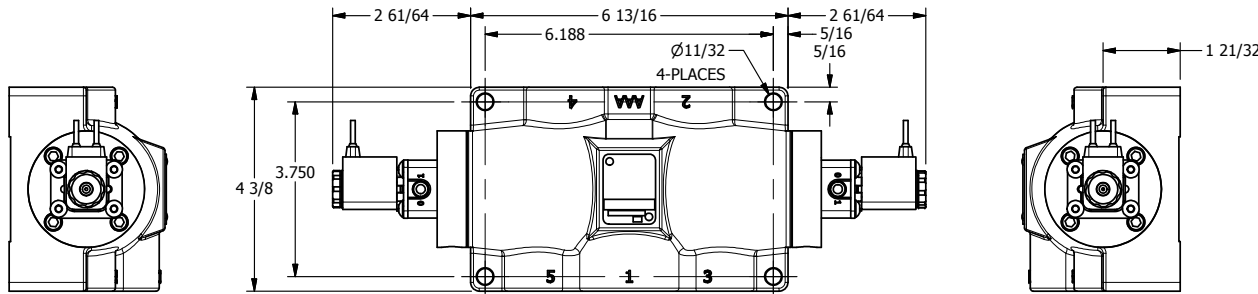

4

3

2

1

AAA
PRODUCTS
INTERNATIONAL

AAA PRODUCTS INTERNATIONAL
7114 Harry Hines Blvd
Dallas, TX 75235

TITLE: 3/4" SIDE PORT, DBL SOL, 3 POS,
SPR CTR, SOL SHFT, CLSD CTR SPL,
FLYING LEAD, EXT PILOT

DRAWING NO.:
DIM_ESY6MZ