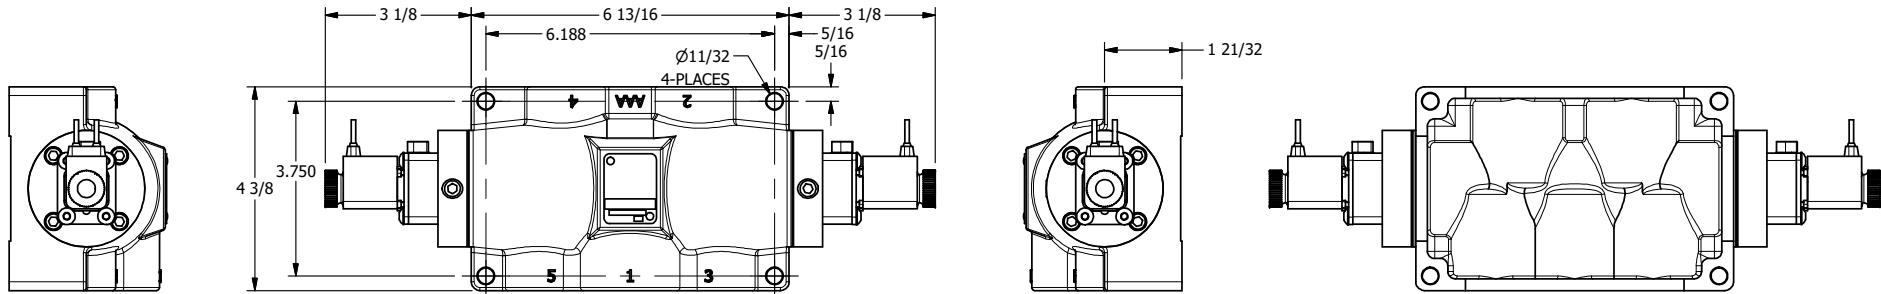

4

3

2

1

AAA
PRODUCTS
INTERNATIONAL

**AAA PRODUCTS
INTERNATIONAL**
7114 Harry Hines Blvd
Dallas, TX 75235

TITLE: **3/4" SIDE PORT, DBL SOL, 3 POS,
SPR CTR, CLSD CTR SPL, FLYING LEAD,
LCKNG OVRD, DUST EXCLDR**

DRAWING NO.:
DIM_ESY6MOL

THE INFORMATION CONTAINED WITHIN THIS DOCUMENT IS PROPRIETARY TO AAA PRODUCTS AND MAY NOT BE DISCLOSED WITHOUT PRIOR WRITTEN CONSENT

4

3

2

1