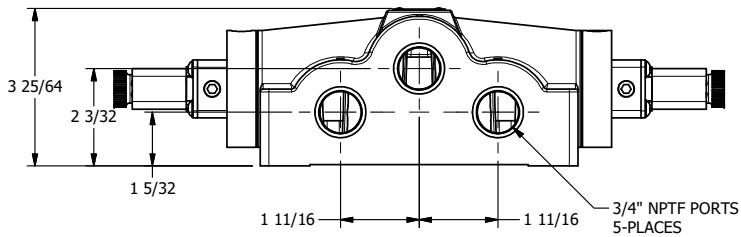

4

3

2

1

AAA
PRODUCTS
INTERNATIONAL

**AAA PRODUCTS
INTERNATIONAL**
7114 Harry Hines Blvd
Dallas, TX 75235

TITLE: **3/4" SIDE PORT, DBL SOL, 3 POS,
SPR CTR, CLSD CTR SPL, FLYING LEAD,
LCKNG OVRD, DUST EXCLDR**

DRAWING NO.:
DIM_ESY6MOL

THE INFORMATION CONTAINED WITHIN THIS DOCUMENT IS PROPRIETARY TO AAA PRODUCTS AND MAY NOT BE DISCLOSED WITHOUT PRIOR WRITTEN CONSENT

4

3

2

1