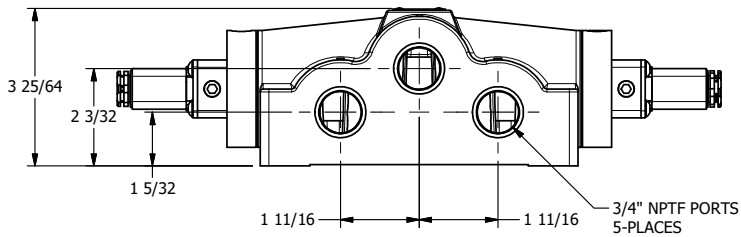

4

3

2

1

**AAA**  
PRODUCTS  
INTERNATIONAL

**AAA PRODUCTS  
INTERNATIONAL**  
7114 Harry Hines Blvd  
Dallas, TX 75235

TITLE: **3/4" SIDE PORT, DBL SOL, 3 POS,  
SPR CTR, CLSD CTR SPL, FLYING LEAD,  
LCKNG OVER, SIDE VENT**

DRAWING NO.:  
**DIM\_ESY6MOC**

THE INFORMATION CONTAINED WITHIN THIS DOCUMENT IS PROPRIETARY TO AAA PRODUCTS AND MAY NOT BE DISCLOSED WITHOUT PRIOR WRITTEN CONSENT