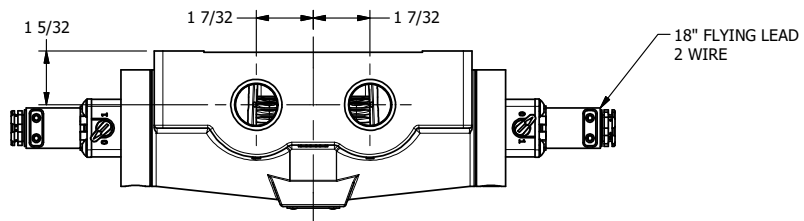

4

3

2

1

**AAA**  
PRODUCTS  
INTERNATIONAL

**AAA PRODUCTS  
INTERNATIONAL**  
7114 Harry Hines Blvd  
Dallas, TX 75235

TITLE: **3/4" SIDE PORT, DBL SOL, 3 POS,  
SPR CTR, CLSD CTR SPL, FLYING LEAD,  
LCKNG OVER, SIDE VENT**

DRAWING NO.:  
**DIM\_ESY6MOC**

THE INFORMATION CONTAINED WITHIN THIS DOCUMENT IS PROPRIETARY TO AAA PRODUCTS AND MAY NOT BE DISCLOSED WITHOUT PRIOR WRITTEN CONSENT