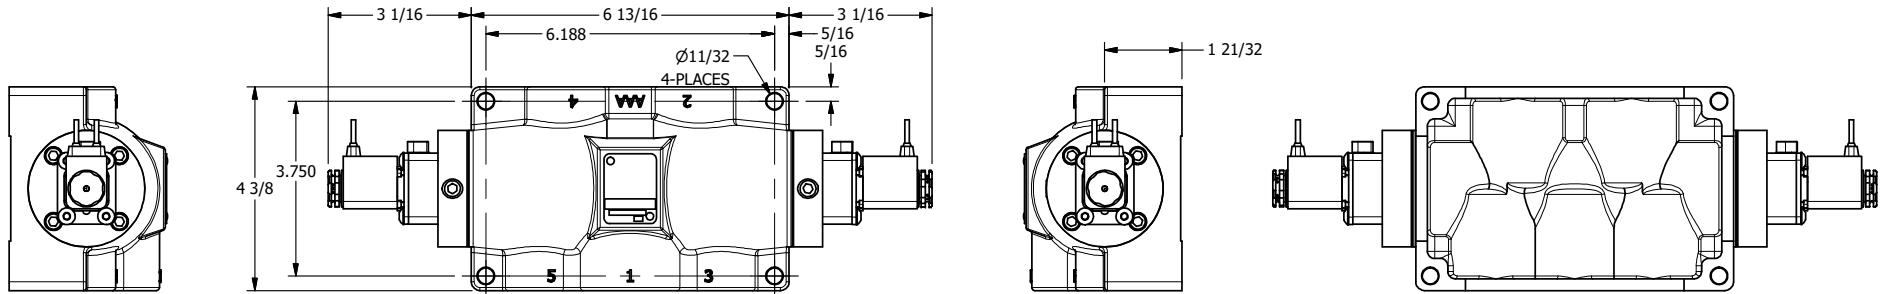

4

3

2

1

**AAA**  
PRODUCTS  
INTERNATIONAL

**AAA PRODUCTS  
INTERNATIONAL**  
7114 Harry Hines Blvd  
Dallas, TX 75235

TITLE: **3/4" SIDE PORT, DBL SOL, 3 POS,  
SPR CTR, CLSD CTR SPL, FLYING LEAD,  
LCKNG OVER, SIDE VENT**

DRAWING NO.:  
**DIM\_ESY6MOC**

THE INFORMATION CONTAINED WITHIN THIS DOCUMENT IS PROPRIETARY TO AAA PRODUCTS AND MAY NOT BE DISCLOSED WITHOUT PRIOR WRITTEN CONSENT