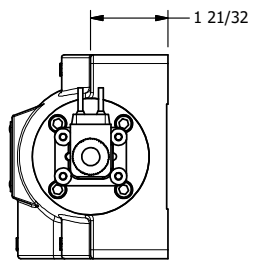

4

3

2

1

AAA
PRODUCTS
INTERNATIONAL

**AAA PRODUCTS
INTERNATIONAL**
7114 Harry Hines Blvd
Dallas, TX 75235

TITLE: 3/4" SIDE PORT, DBL SOL, 3 POS,
CLSD SPR CTR, FLYING LEAD,
DUST EXCLDR, EXT PILOT

DRAWING NO.:
DIM_ESY6MLZ