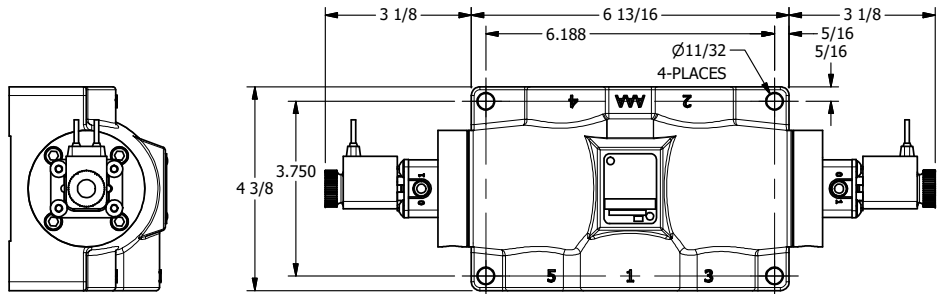

4

3

2

1

AAA
PRODUCTS
INTERNATIONAL

**AAA PRODUCTS
INTERNATIONAL**
7114 Harry Hines Blvd
Dallas, TX 75235

TITLE: 3/4" SIDE PORT, DBL SOL, 3 POS,
CLSD SPR CTR, FLYING LEAD,
DUST EXCLDR, EXT PILOT

DRAWING NO.:
DIM_ESY6MLZ