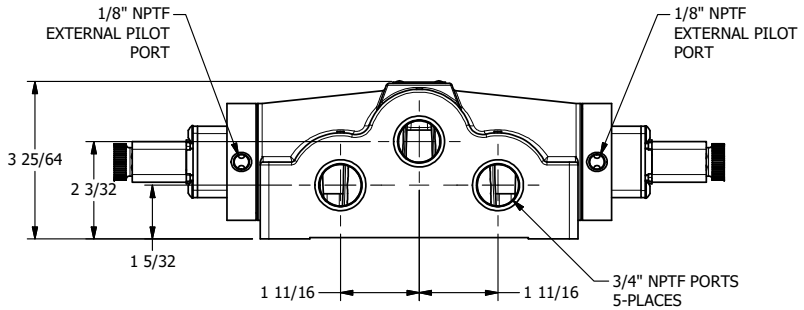

4

3

2

1

AAA
PRODUCTS
INTERNATIONAL

**AAA PRODUCTS
INTERNATIONAL**
7114 Harry Hines Blvd
Dallas, TX 75235

TITLE: 3/4" SIDE PORT, DBL SOL, 3 POS,
CLSD SPR CTR, FLYING LEAD,
DUST EXCLDR, EXT PILOT

DRAWING NO.:
DIM_ESY6MLZ