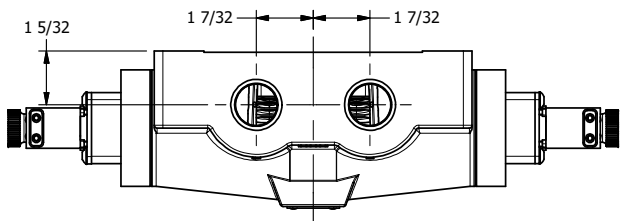

4

3

2

1

AAA
PRODUCTS
INTERNATIONAL

**AAA PRODUCTS
INTERNATIONAL**
7114 Harry Hines Blvd
Dallas, TX 75235

TITLE: 3/4" SIDE PORT, DBL SOL, 3 POS,
CLSD SPR CTR, FLYING LEAD,
DUST EXCLDR, EXT PILOT

DRAWING NO.:
DIM_ESY6MLZ