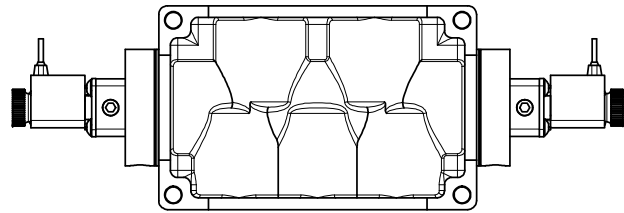

4

3

2

1

AAA
PRODUCTS
INTERNATIONAL

**AAA PRODUCTS
INTERNATIONAL**
7114 Harry Hines Blvd
Dallas, TX 75235

TITLE: 3/4" SIDE PORT, DBL SOL, 3 POS,
CLSD SPR CTR, FLYING LEAD,
DUST EXCLDR, EXT PILOT

DRAWING NO.:
DIM_ESY6MLZ