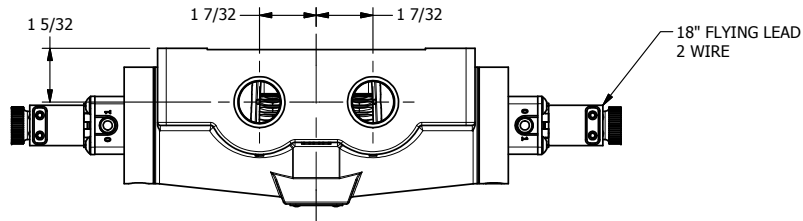

4

3

2

1

AAA
PRODUCTS
INTERNATIONAL

**AAA PRODUCTS
INTERNATIONAL**
7114 Harry Hines Blvd
Dallas, TX 75235

TITLE: **3/4" SIDE PORT, DBL SOL, 3 POS,
SPR CTR, SOL SHFT, CLSD CTR SPL,
FLYING LEAD, DUST EXCLDR**

DRAWING NO.:
DIM_ESY6ML