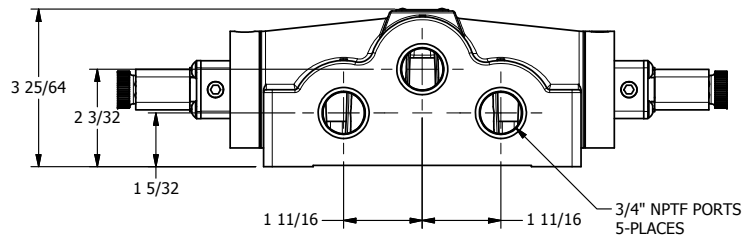

4

3

2

1

AAA
PRODUCTS
INTERNATIONAL

**AAA PRODUCTS
INTERNATIONAL**
7114 Harry Hines Blvd
Dallas, TX 75235

TITLE: **3/4" SIDE PORT, DBL SOL, 3 POS,
SPR CTR, SOL SHFT, CLSD CTR SPL,
FLYING LEAD, DUST EXCLDR**

DRAWING NO.:
DIM_ESY6ML