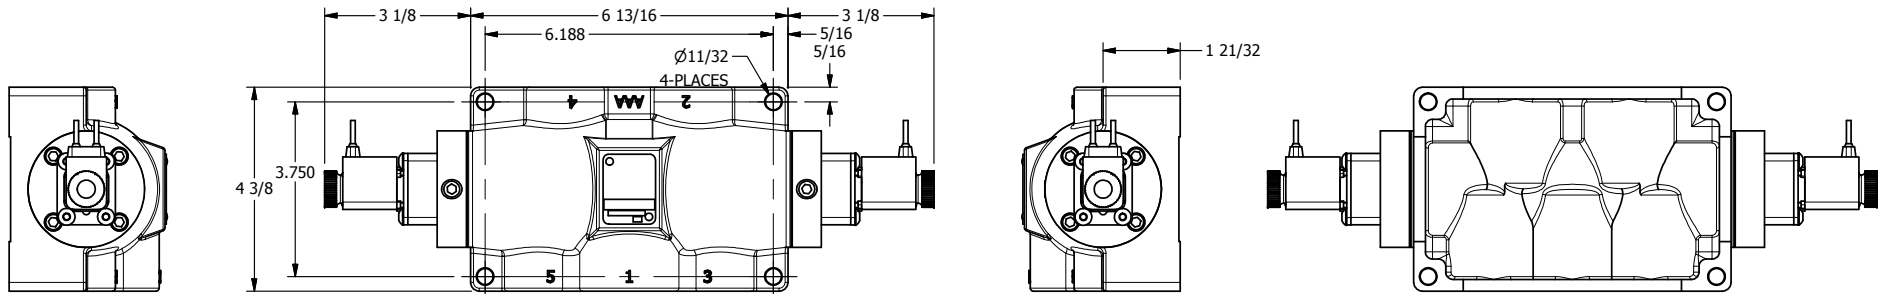

4

3

2

1

AAA
PRODUCTS
INTERNATIONAL

**AAA PRODUCTS
INTERNATIONAL**
7114 Harry Hines Blvd
Dallas, TX 75235

TITLE: **3/4" SIDE PORT, DBL SOL, 3 POS,
SPR CTR, SOL SHFT, CLSD CTR SPL,
FLYING LEAD, DUST EXCLDR**

DRAWING NO.:
DIM_ESY6ML