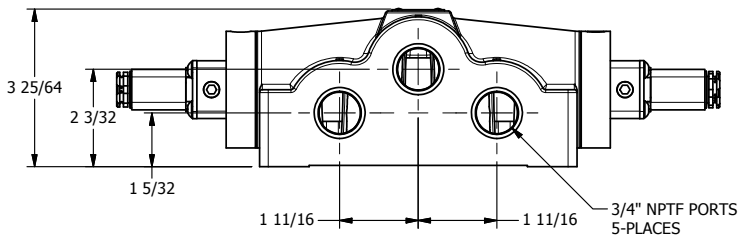

4

3

2

1

AAA
PRODUCTS
INTERNATIONAL

**AAA PRODUCTS
INTERNATIONAL**
7114 Harry Hines Blvd
Dallas, TX 75235

TITLE: **3/4" SIDE PORT, DBL SOL, 3 POS,
SPR CTR, SOL SHFT, CLSD CTR SPL,
FLYING LEAD, SIDE VENT**

DRAWING NO.:
DIM_ESY6MC