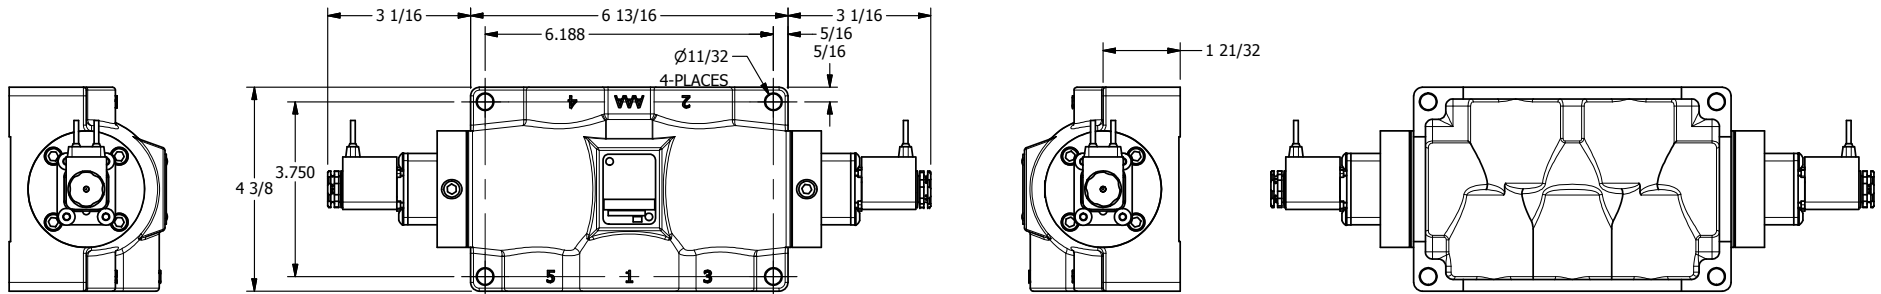

4

3

2

1

AAA
PRODUCTS
INTERNATIONAL

**AAA PRODUCTS
INTERNATIONAL**
7114 Harry Hines Blvd
Dallas, TX 75235

TITLE: **3/4" SIDE PORT, DBL SOL, 3 POS,
SPR CTR, SOL SHFT, CLSD CTR SPL,
FLYING LEAD, SIDE VENT**

DRAWING NO.:
DIM_ESY6MC