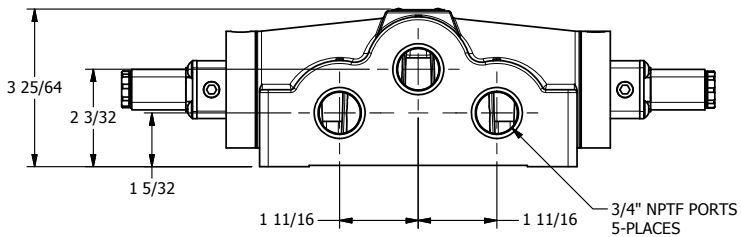

4

3

2

1

AAA
PRODUCTS
INTERNATIONAL

AAA PRODUCTS INTERNATIONAL
7114 Harry Hines Blvd
Dallas, TX 75235

TITLE: 3/4" SIDE PORT, DBL SOL, 3 POS,
SPR CTR, SOL SHFT, CLSD CTR SPL,
FLYING LEAD

DRAWING NO.:
DIM_ESY6M