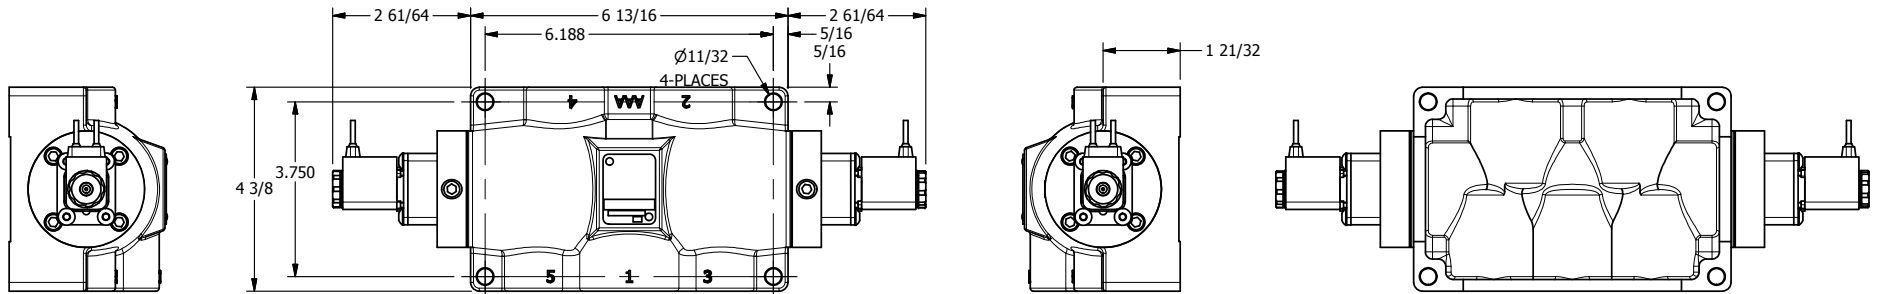

4

3

2

1

AAA
PRODUCTS
INTERNATIONAL

AAA PRODUCTS INTERNATIONAL
7114 Harry Hines Blvd
Dallas, TX 75235

TITLE: 3/4" SIDE PORT, DBL SOL, 3 POS,
SPR CTR, SOL SHFT, CLSD CTR SPL,
FLYING LEAD

DRAWING NO.:
DIM_ESY6M