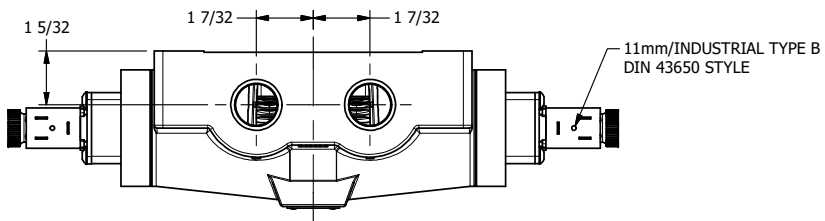

4

3

2

1

AAA
PRODUCTS
INTERNATIONAL

**AAA PRODUCTS
INTERNATIONAL**
7114 Harry Hines Blvd
Dallas, TX 75235

TITLE: 3/4" SIDE PORT, DBL SOL, 3 POS,
SPR CTR, SOL SHFT, CLSD CTR SPL,
DUST EXCLDR, EXT PILOT

DRAWING NO.:
DIM_ESY6LZ