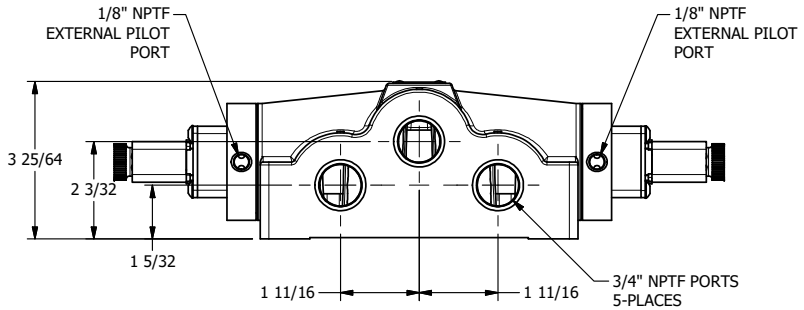

4

3

2

1

AAA
PRODUCTS
INTERNATIONAL

**AAA PRODUCTS
INTERNATIONAL**
7114 Harry Hines Blvd
Dallas, TX 75235

TITLE: 3/4" SIDE PORT, DBL SOL, 3 POS,
SPR CTR, SOL SHFT, CLSD CTR SPL,
DUST EXCLDR, EXT PILOT

DRAWING NO.:
DIM_ESY6LZ