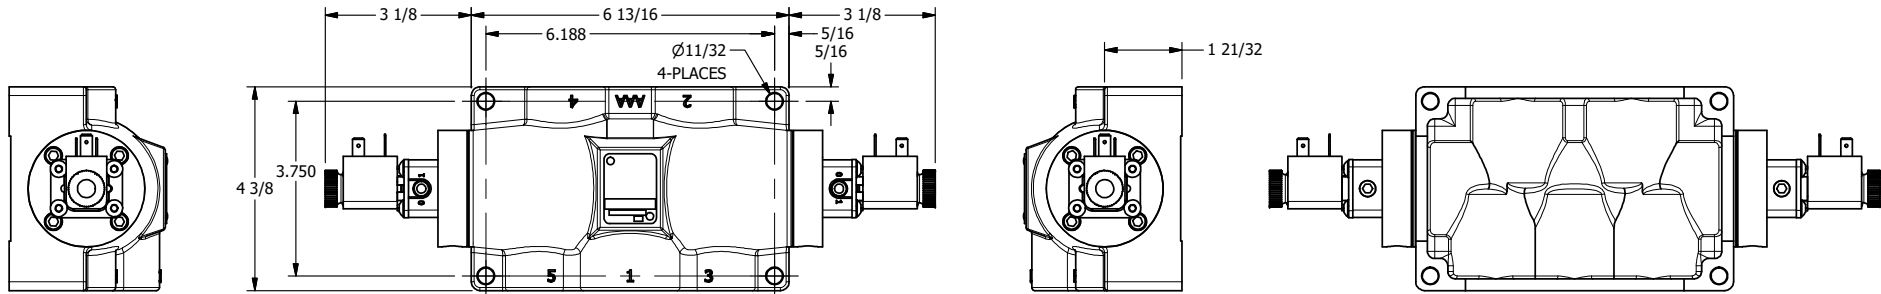

4

3

2

1

AAA
PRODUCTS
INTERNATIONAL

**AAA PRODUCTS
INTERNATIONAL**
7114 Harry Hines Blvd
Dallas, TX 75235

TITLE: 3/4" SIDE PORT, DBL SOL, 3 POS,
SPR CTR, SOL SHFT, CLSD CTR SPL,
DUST EXCLDR, EXT PILOT

DRAWING NO.:
DIM_ESY6LZ