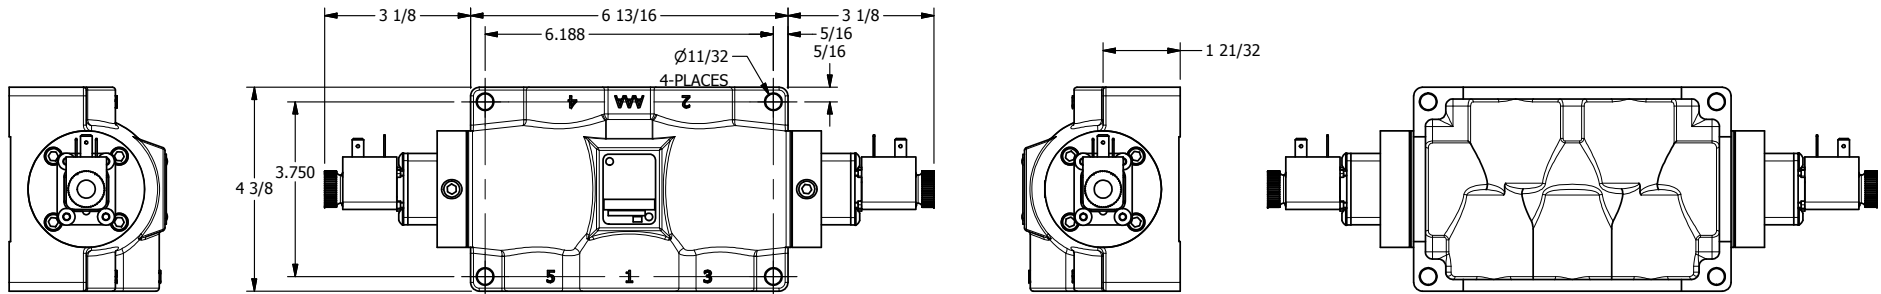

4

3

2

1

**AAA**  
PRODUCTS  
INTERNATIONAL

**AAA PRODUCTS  
INTERNATIONAL**  
7114 Harry Hines Blvd  
Dallas, TX 75235

TITLE: 3/4" SIDE PORT, DBL SOL, 3 POS,  
SPR CTR, SOL SHFT, CLSD CTR SPL,  
DUST EXCLDR

DRAWING NO.:  
DIM\_ESY6L

THE INFORMATION CONTAINED WITHIN THIS DOCUMENT IS PROPRIETARY TO AAA PRODUCTS AND MAY NOT BE DISCLOSED WITHOUT PRIOR WRITTEN CONSENT

4

3

2

1

B

B