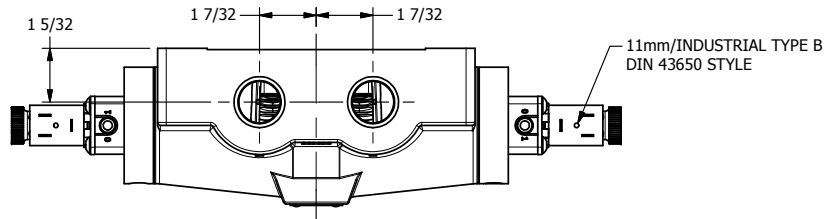

4

3

2

1

**AAA**  
PRODUCTS  
INTERNATIONAL

**AAA PRODUCTS  
INTERNATIONAL**  
7114 Harry Hines Blvd  
Dallas, TX 75235

TITLE: 3/4" SIDE PORT, DBL SOL, 3 POS,  
SPR CTR, SOL SHFT, CLSD CTR SPL,  
DUST EXCLDR

DRAWING NO.:  
DIM\_ESY6L

THE INFORMATION CONTAINED WITHIN THIS DOCUMENT IS PROPRIETARY TO AAA PRODUCTS AND MAY NOT BE DISCLOSED WITHOUT PRIOR WRITTEN CONSENT

4

3

2

1

B

B