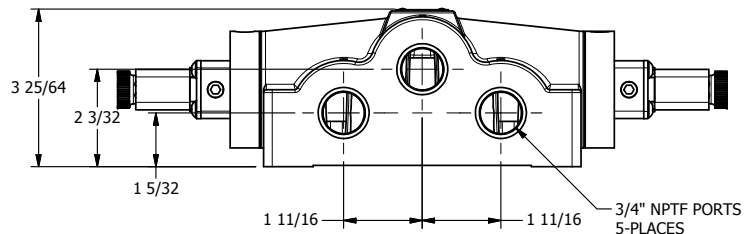

4

3

2

1

**AAA**  
PRODUCTS  
INTERNATIONAL

**AAA PRODUCTS  
INTERNATIONAL**  
7114 Harry Hines Blvd  
Dallas, TX 75235

TITLE: 3/4" SIDE PORT, DBL SOL, 3 POS,  
SPR CTR, SOL SHFT, CLSD CTR SPL,  
DUST EXCLDR

DRAWING NO.:  
DIM\_ESY6L

THE INFORMATION CONTAINED WITHIN THIS DOCUMENT IS PROPRIETARY TO AAA PRODUCTS AND MAY NOT BE DISCLOSED WITHOUT PRIOR WRITTEN CONSENT

4

3

2

1

B

B