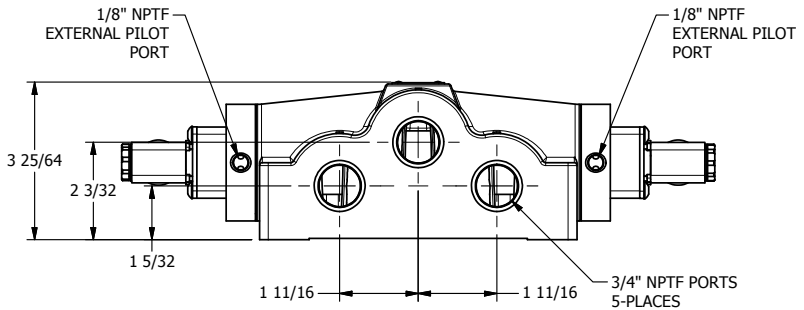

4

3

2

1

**AAA**  
PRODUCTS  
INTERNATIONAL

**AAA PRODUCTS  
INTERNATIONAL**  
7114 Harry Hines Blvd  
Dallas, TX 75235

TITLE: 3/4" SIDE PORT, DBL SOL, 3 POS,  
SPR CTR, SOL SHFT, CLSD CTR SPL,  
MOLD-OVER, EXT PILOT

DRAWING NO.:  
DIM\_ESY6JZ

4

3

2

1