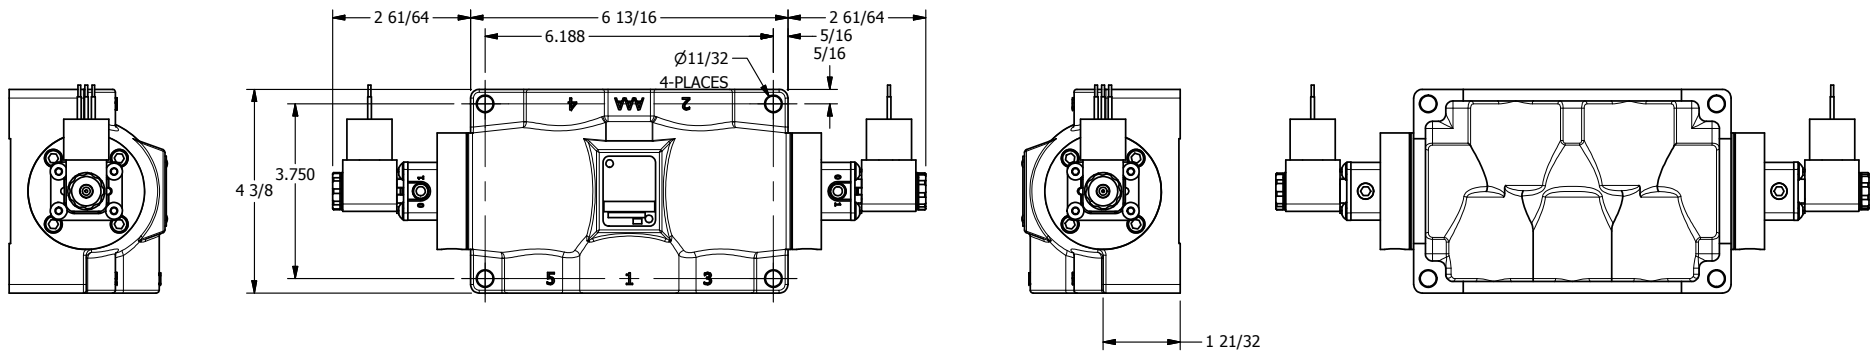

4

3

2

1

**AAA**  
PRODUCTS  
INTERNATIONAL

**AAA PRODUCTS  
INTERNATIONAL**  
7114 Harry Hines Blvd  
Dallas, TX 75235

TITLE: 3/4" SIDE PORT, DBL SOL, 3 POS,  
SPR CTR, SOL SHFT, CLSD CTR SPL,  
MOLD-OVER, EXT PILOT

DRAWING NO.:  
DIM\_ESY6JZ

4

3

2

1