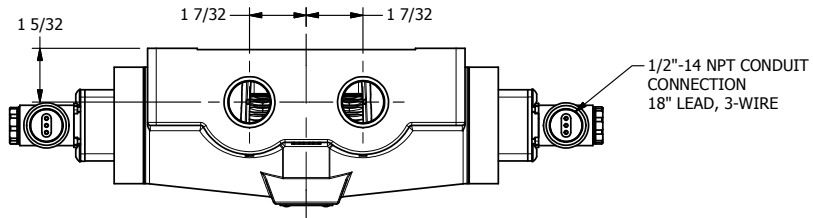

4

3

2

1

**AAA**  
PRODUCTS  
INTERNATIONAL

**AAA PRODUCTS  
INTERNATIONAL**  
7114 Harry Hines Blvd  
Dallas, TX 75235

TITLE: 3/4" SIDE PORT, DBL SOL, 3 POS,  
SPR CTR, SOL SHFT, CLSD CTR SPL,  
MOLD-OVER, EXT PILOT

DRAWING NO.:  
DIM\_ESY6JZ

4

3

2

1