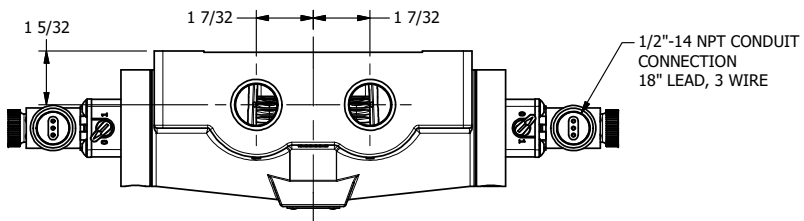

4

3

2

1

AAA
PRODUCTS
INTERNATIONAL

**AAA PRODUCTS
INTERNATIONAL**
7114 Harry Hines Blvd
Dallas, TX 75235

TITLE: 3/4" SIDE PORT, DBL SOL, 3 POS,
SPR CTR, CLSD CTR SPL, MOLD-OVER,
LCKNG OVRD, DUST EXCLDR

DRAWING NO.:
DIM_ESY6JOL