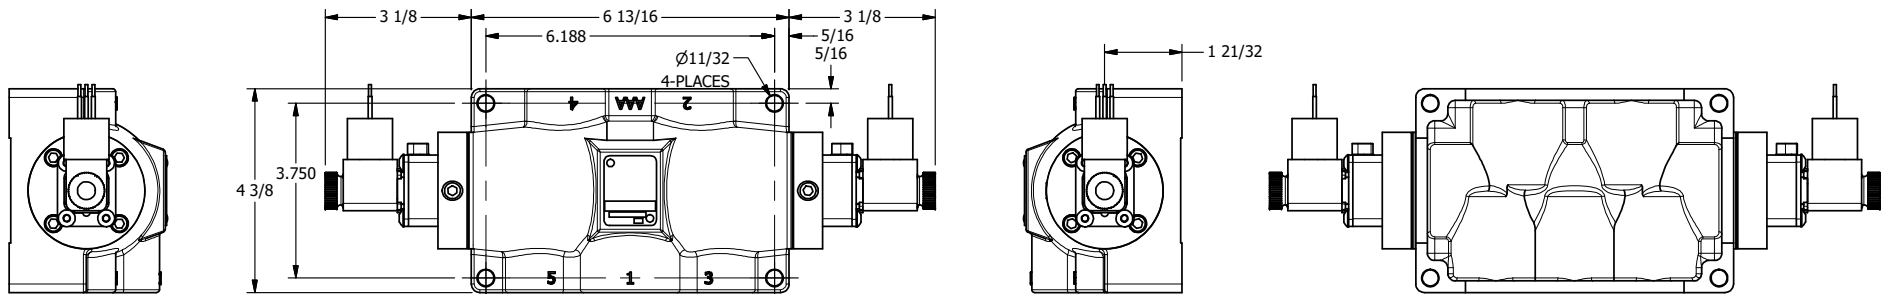

4

3

2

1

AAA
PRODUCTS
INTERNATIONAL

**AAA PRODUCTS
INTERNATIONAL**
7114 Harry Hines Blvd
Dallas, TX 75235

TITLE: 3/4" SIDE PORT, DBL SOL, 3 POS,
SPR CTR, CLSD CTR SPL, MOLD-OVER,
LCKNG OVRD, DUST EXCLDR

DRAWING NO.:
DIM_ESY6JOL