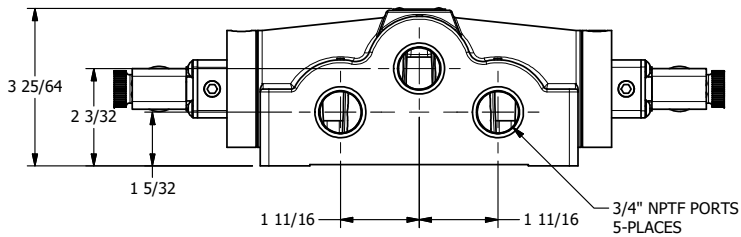

4

3

2

1

AAA
PRODUCTS
INTERNATIONAL

**AAA PRODUCTS
INTERNATIONAL**
7114 Harry Hines Blvd
Dallas, TX 75235

TITLE: 3/4" SIDE PORT, DBL SOL, 3 POS,
SPR CTR, CLSD CTR SPL, MOLD-OVER,
LCKNG OVRD, DUST EXCLDR

DRAWING NO.:
DIM_ESY6JOL