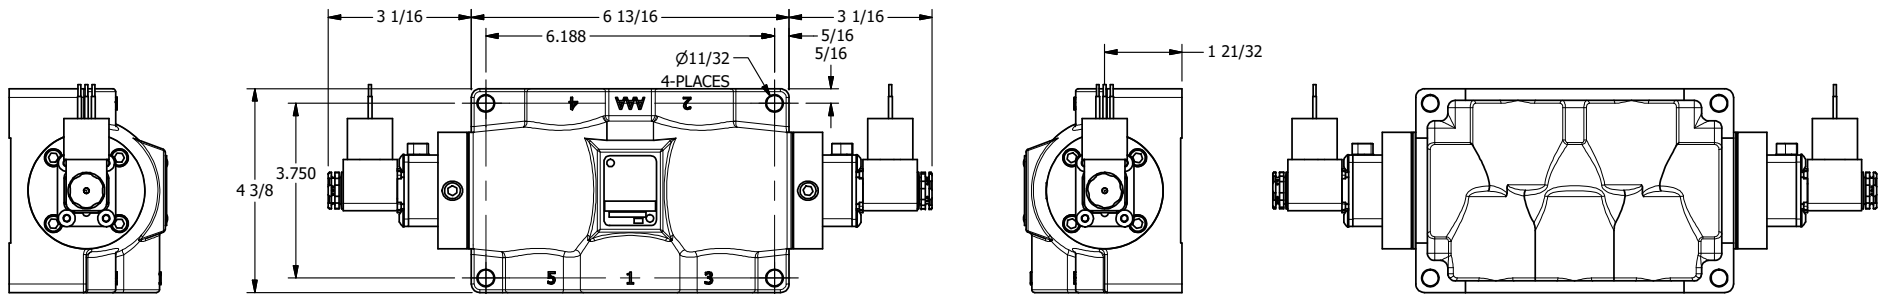

4

3

2

1

AAA
PRODUCTS
INTERNATIONAL

**AAA PRODUCTS
INTERNATIONAL**
7114 Harry Hines Blvd
Dallas, TX 75235

TITLE: **3/4" SIDE PORT, DBL SOL, 3 POS,
SPR CTR, SOL SHFT, CLSD CTR SPL,
MOLD-OVER, LCKNG OVRD, SIDE VENT**