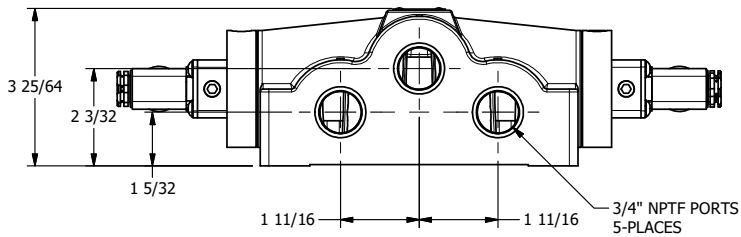

4

3

2

1

AAA
PRODUCTS
INTERNATIONAL

**AAA PRODUCTS
INTERNATIONAL**
7114 Harry Hines Blvd
Dallas, TX 75235

TITLE: **3/4" SIDE PORT, DBL SOL, 3 POS,
SPR CTR, SOL SHFT, CLSD CTR SPL,
MOLD-OVER, LCKNG OVRD, SIDE VENT**