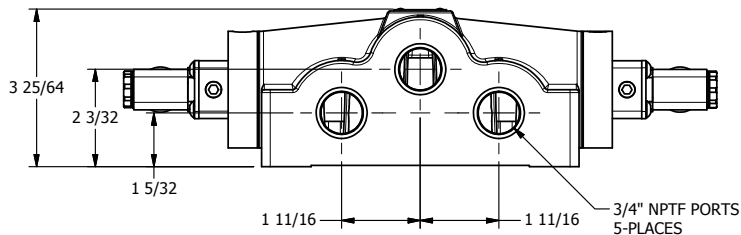

4

3

2

1

1/2"-14 NPT CONDUIT CONNECTION
18" LEAD, 3 WIRE

3/4" NPTF PORTS
5-PLACES

AAA
PRODUCTS
INTERNATIONAL

**AAA PRODUCTS
INTERNATIONAL**
7114 Harry Hines Blvd
Dallas, TX 75235

TITLE: 3/4" SIDE PORT, DBL SOL, 3 POS,
SPR CTR, SOL SHFT, CLSD CTR SPL,
MOLD-OVER, LCKNG OVRD

DRAWING NO.:
DIM_ESY6JO

THE INFORMATION CONTAINED WITHIN THIS DOCUMENT IS PROPRIETARY TO AAA PRODUCTS AND MAY NOT BE DISCLOSED WITHOUT PRIOR WRITTEN CONSENT