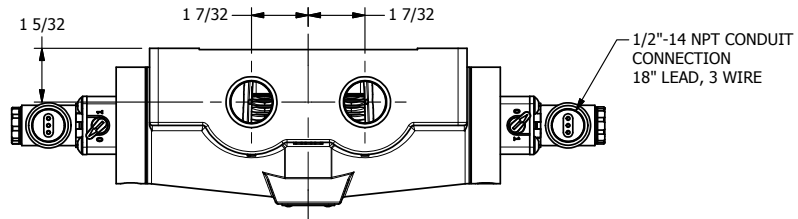

4

3

2

1

1/2"-14 NPT CONDUIT CONNECTION
18" LEAD, 3 WIRE

3/4" NPTF PORTS
5-PLACES

AAA
PRODUCTS
INTERNATIONAL

**AAA PRODUCTS
INTERNATIONAL**
7114 Harry Hines Blvd
Dallas, TX 75235

TITLE: 3/4" SIDE PORT, DBL SOL, 3 POS,
SPR CTR, SOL SHFT, CLSD CTR SPL,
MOLD-OVER, LCKNG OVRD

DRAWING NO.:
DIM_ESY6JO

THE INFORMATION CONTAINED WITHIN THIS DOCUMENT IS PROPRIETARY TO AAA PRODUCTS AND MAY NOT BE DISCLOSED WITHOUT PRIOR WRITTEN CONSENT