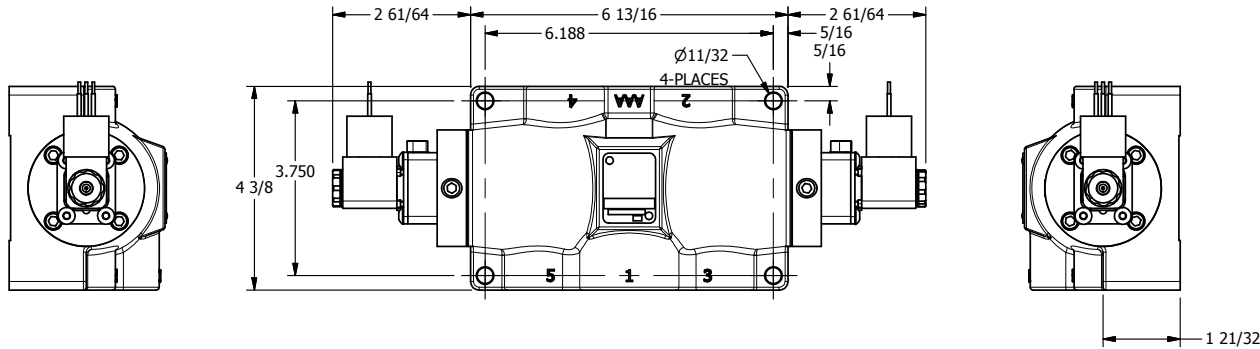

4

3

2

1

1/2"-14 NPT CONDUIT CONNECTION
18" LEAD, 3 WIRE

3/4" NPTF PORTS
5-PLACES

AAA
PRODUCTS
INTERNATIONAL

**AAA PRODUCTS
INTERNATIONAL**
7114 Harry Hines Blvd
Dallas, TX 75235

TITLE: 3/4" SIDE PORT, DBL SOL, 3 POS,
SPR CTR, SOL SHFT, CLSD CTR SPL,
MOLD-OVER, LCKNG OVRD

DRAWING NO.:
DIM_ESY6JO

THE INFORMATION CONTAINED WITHIN THIS DOCUMENT IS PROPRIETARY TO AAA PRODUCTS AND MAY NOT BE DISCLOSED WITHOUT PRIOR WRITTEN CONSENT