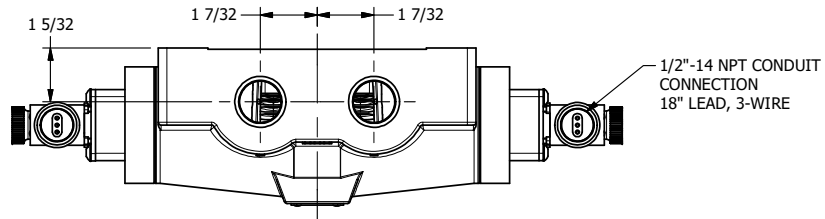

4

3

2

1

**AAA**  
PRODUCTS  
INTERNATIONAL

**AAA PRODUCTS  
INTERNATIONAL**  
7114 Harry Hines Blvd  
Dallas, TX 75235

TITLE: 3/4" SIDE PORT, DBL SOL, 3 POS,  
CLSD SPR CTR, MOLD-OVER,  
DUST EXCLDR, EXT PILOT

DRAWING NO.:  
DIM\_ESY6JLZ

4

3

2

THE INFORMATION CONTAINED WITHIN THIS DOCUMENT IS PROPRIETARY TO AAA PRODUCTS AND MAY NOT BE DISCLOSED WITHOUT PRIOR WRITTEN CONSENT