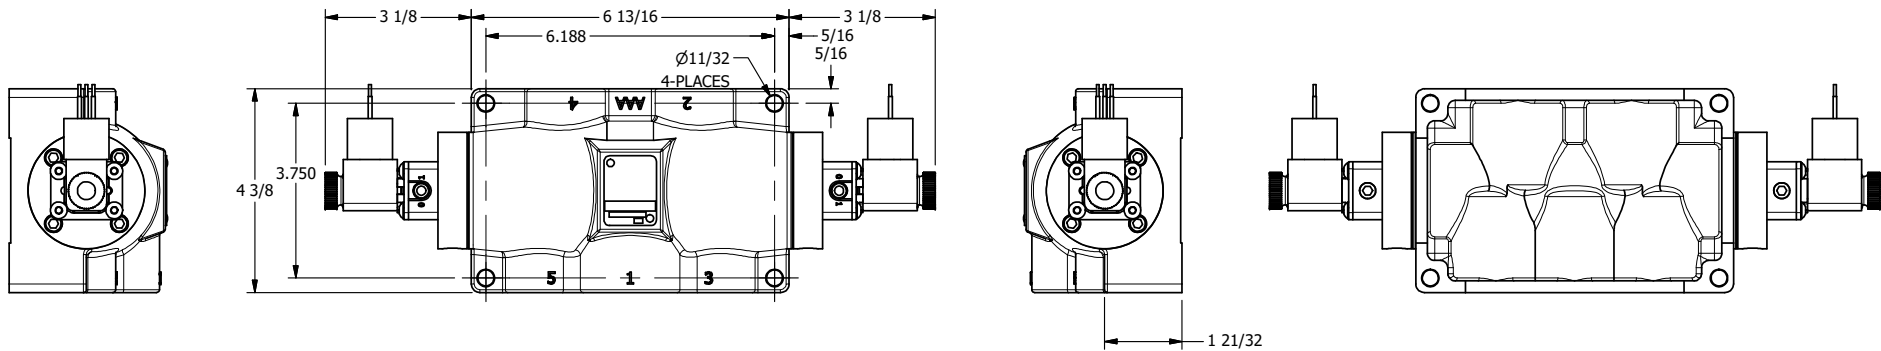

4

3

2

1

**AAA**  
PRODUCTS  
INTERNATIONAL

**AAA PRODUCTS  
INTERNATIONAL**  
7114 Harry Hines Blvd  
Dallas, TX 75235

TITLE: 3/4" SIDE PORT, DBL SOL, 3 POS,  
CLSD SPR CTR, MOLD-OVER,  
DUST EXCLDR, EXT PILOT

DRAWING NO.:  
DIM\_ESY6JLZ

4

3

2

THE INFORMATION CONTAINED WITHIN THIS DOCUMENT IS PROPRIETARY TO AAA PRODUCTS AND MAY NOT BE DISCLOSED WITHOUT PRIOR WRITTEN CONSENT