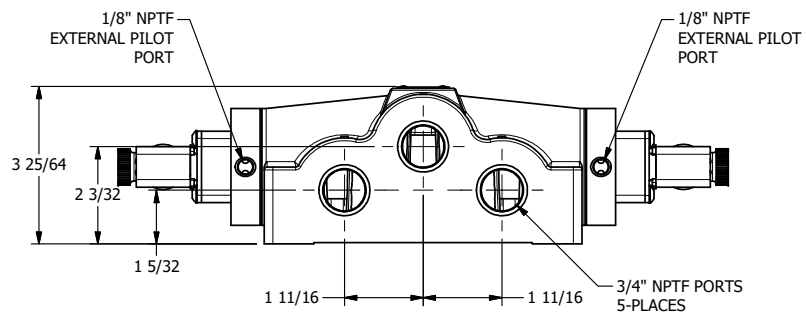

4

3

2

1

**AAA**  
PRODUCTS  
INTERNATIONAL

**AAA PRODUCTS  
INTERNATIONAL**  
7114 Harry Hines Blvd  
Dallas, TX 75235

TITLE: 3/4" SIDE PORT, DBL SOL, 3 POS,  
CLSD SPR CTR, MOLD-OVER,  
DUST EXCLDR, EXT PILOT

DRAWING NO.:  
DIM\_ESY6JLZ

4

3

2

THE INFORMATION CONTAINED WITHIN THIS DOCUMENT IS PROPRIETARY TO AAA PRODUCTS AND MAY NOT BE DISCLOSED WITHOUT PRIOR WRITTEN CONSENT