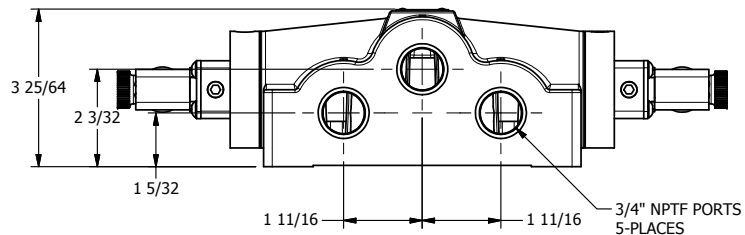

4

3

2

1

1/2"-14 NPT CONDUIT CONNECTION  
18" LEAD, 3 WIRE

3/4" NPTF PORTS  
5-PLACES

**AAA**  
PRODUCTS  
INTERNATIONAL

**AAA PRODUCTS  
INTERNATIONAL**  
7114 Harry Hines Blvd  
Dallas, TX 75235

TITLE: 3/4" SIDE PORT, DBL SOL, 3 POS,  
SPR CTR, SOL SHFT, CLSD CTR SPL,  
MOLD-OVER, DUST EXCLDR

DRAWING NO.:  
DIM\_ESY6JL

4

3

2

1

THE INFORMATION CONTAINED WITHIN THIS DOCUMENT IS PROPRIETARY TO AAA PRODUCTS AND MAY NOT BE DISCLOSED WITHOUT PRIOR WRITTEN CONSENT