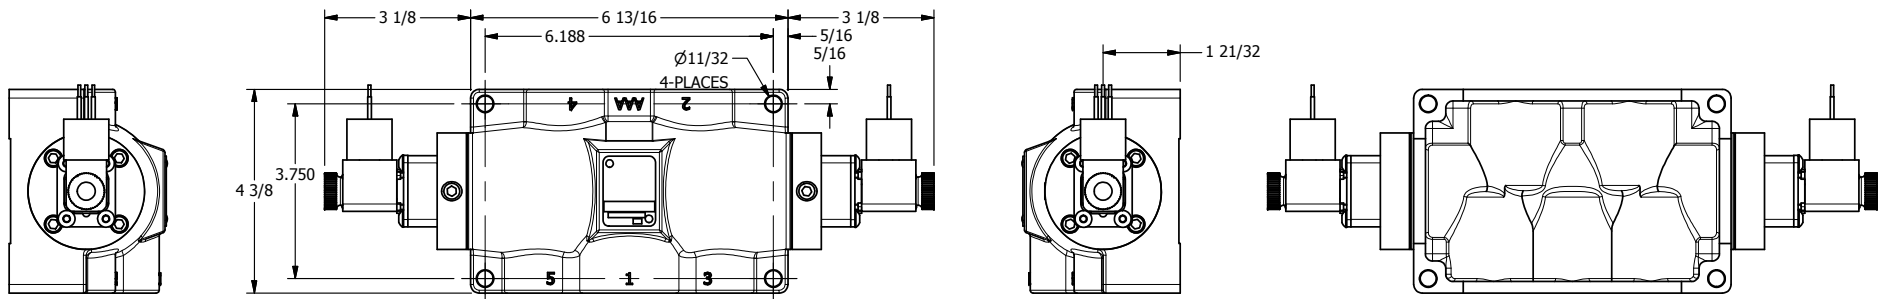

4

3

2

1

1/2"-14 NPT CONDUIT CONNECTION  
18" LEAD, 3 WIRE

3/4" NPTF PORTS  
5-PLACES

**AAA**  
PRODUCTS  
INTERNATIONAL

**AAA PRODUCTS  
INTERNATIONAL**  
7114 Harry Hines Blvd  
Dallas, TX 75235

TITLE: 3/4" SIDE PORT, DBL SOL, 3 POS,  
SPR CTR, SOL SHFT, CLSD CTR SPL,  
MOLD-OVER, DUST EXCLDR

DRAWING NO.:  
DIM\_ESY6JL

4

3

2

1

THE INFORMATION CONTAINED WITHIN THIS DOCUMENT IS PROPRIETARY TO AAA PRODUCTS AND MAY NOT BE DISCLOSED WITHOUT PRIOR WRITTEN CONSENT