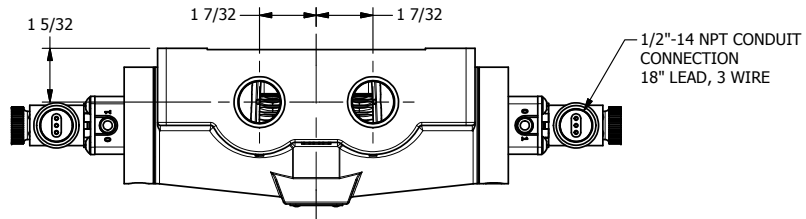

4

3

2

1

1/2"-14 NPT CONDUIT CONNECTION  
18" LEAD, 3 WIRE

3/4" NPTF PORTS  
5-PLACES

**AAA**  
PRODUCTS  
INTERNATIONAL

**AAA PRODUCTS  
INTERNATIONAL**  
7114 Harry Hines Blvd  
Dallas, TX 75235

TITLE: 3/4" SIDE PORT, DBL SOL, 3 POS,  
SPR CTR, SOL SHFT, CLSD CTR SPL,  
MOLD-OVER, DUST EXCLDR

DRAWING NO.:  
DIM\_ESY6JL

4

3

2

1

THE INFORMATION CONTAINED WITHIN THIS DOCUMENT IS PROPRIETARY TO AAA PRODUCTS AND MAY NOT BE DISCLOSED WITHOUT PRIOR WRITTEN CONSENT