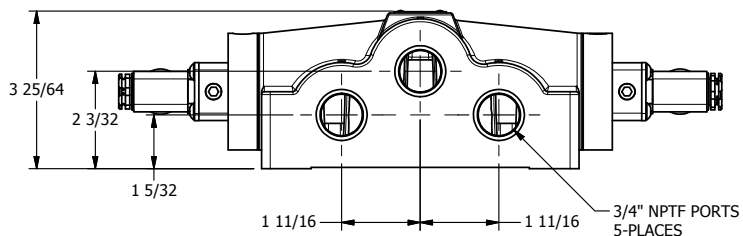

4

3

2

1

1/2"-14 NPT CONDUIT CONNECTION  
18" LEAD, 3 WIRE

**AAA**  
PRODUCTS  
INTERNATIONAL

**AAA PRODUCTS  
INTERNATIONAL**  
7114 Harry Hines Blvd  
Dallas, TX 75235

TITLE: 3/4" SIDE PORT, DBL SOL, 3 POS,  
SPR CTR, SOL SHFT, CLSD CTR SPL,  
MOLD-OVER, SIDE VENT

DRAWING NO.:  
DIM\_ESY6JC

THE INFORMATION CONTAINED WITHIN THIS DOCUMENT IS PROPRIETARY TO AAA PRODUCTS AND MAY NOT BE DISCLOSED WITHOUT PRIOR WRITTEN CONSENT