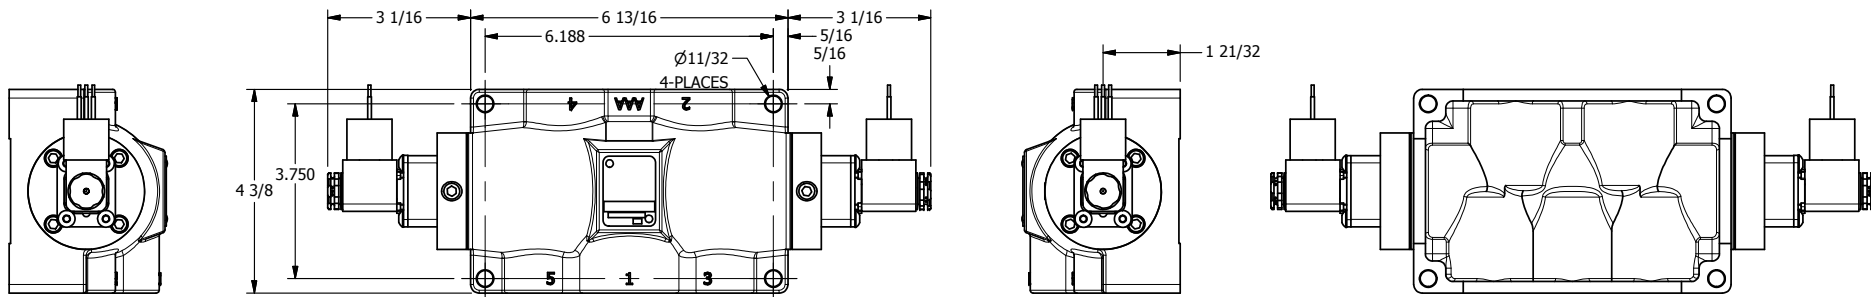

4

3

2

1

1/2"-14 NPT CONDUIT CONNECTION  
18" LEAD, 3 WIRE

**AAA**  
PRODUCTS  
INTERNATIONAL

**AAA PRODUCTS  
INTERNATIONAL**  
7114 Harry Hines Blvd  
Dallas, TX 75235

TITLE: 3/4" SIDE PORT, DBL SOL, 3 POS,  
SPR CTR, SOL SHFT, CLSD CTR SPL,  
MOLD-OVER, SIDE VENT

DRAWING NO.:  
DIM\_ESY6JC

THE INFORMATION CONTAINED WITHIN THIS DOCUMENT IS PROPRIETARY TO AAA PRODUCTS AND MAY NOT BE DISCLOSED WITHOUT PRIOR WRITTEN CONSENT