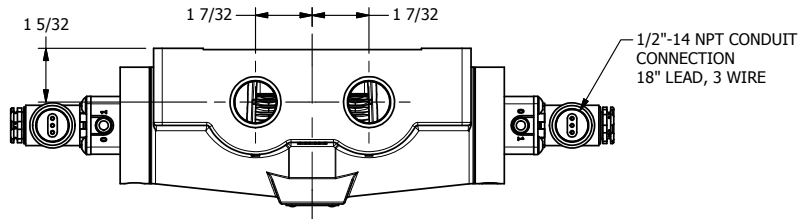

4

3

2

1

1/2"-14 NPT CONDUIT CONNECTION  
18" LEAD, 3 WIRE

**AAA**  
PRODUCTS  
INTERNATIONAL

**AAA PRODUCTS  
INTERNATIONAL**  
7114 Harry Hines Blvd  
Dallas, TX 75235

TITLE: 3/4" SIDE PORT, DBL SOL, 3 POS,  
SPR CTR, SOL SHFT, CLSD CTR SPL,  
MOLD-OVER, SIDE VENT

DRAWING NO.:  
DIM\_ESY6JC

THE INFORMATION CONTAINED WITHIN THIS DOCUMENT IS PROPRIETARY TO AAA PRODUCTS AND MAY NOT BE DISCLOSED WITHOUT PRIOR WRITTEN CONSENT