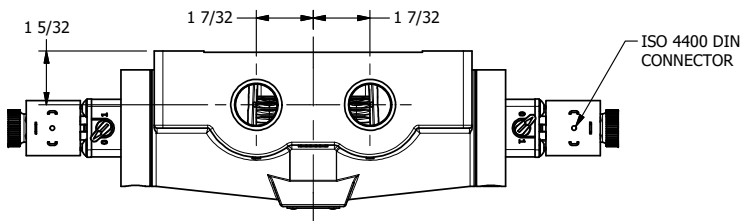

4

3

2

1

**AAA**  
PRODUCTS  
INTERNATIONAL

**AAA PRODUCTS  
INTERNATIONAL**  
7114 Harry Hines Blvd  
Dallas, TX 75235

TITLE: 3/4" SIDE PORT, DBL SOL, 3 POS,  
SPR CTR, CLSD CTR SPL, HIGH TMEP,  
LCKNG OVRD, DUST EXCLDR

DRAWING NO.:  
DIM\_ESY6HOL

THE INFORMATION CONTAINED WITHIN THIS DOCUMENT IS PROPRIETARY TO AAA PRODUCTS AND MAY NOT BE DISCLOSED WITHOUT PRIOR WRITTEN CONSENT

4

3

2

1