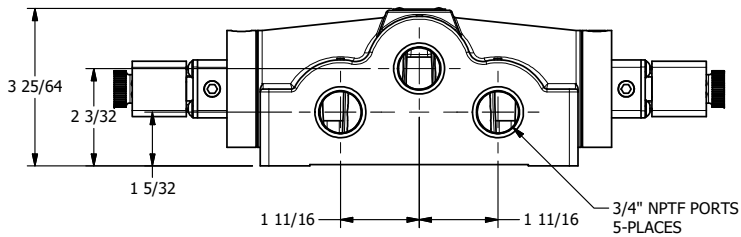

4

3

2

1

**AAA**  
PRODUCTS  
INTERNATIONAL

**AAA PRODUCTS  
INTERNATIONAL**  
7114 Harry Hines Blvd  
Dallas, TX 75235

TITLE: 3/4" SIDE PORT, DBL SOL, 3 POS,  
SPR CTR, CLSD CTR SPL, HIGH TMEP,  
LCKNG OVRD, DUST EXCLDR

DRAWING NO.:  
DIM\_ESY6HOL

THE INFORMATION CONTAINED WITHIN THIS DOCUMENT IS PROPRIETARY TO AAA PRODUCTS AND MAY NOT BE DISCLOSED WITHOUT PRIOR WRITTEN CONSENT

4

3

2

1