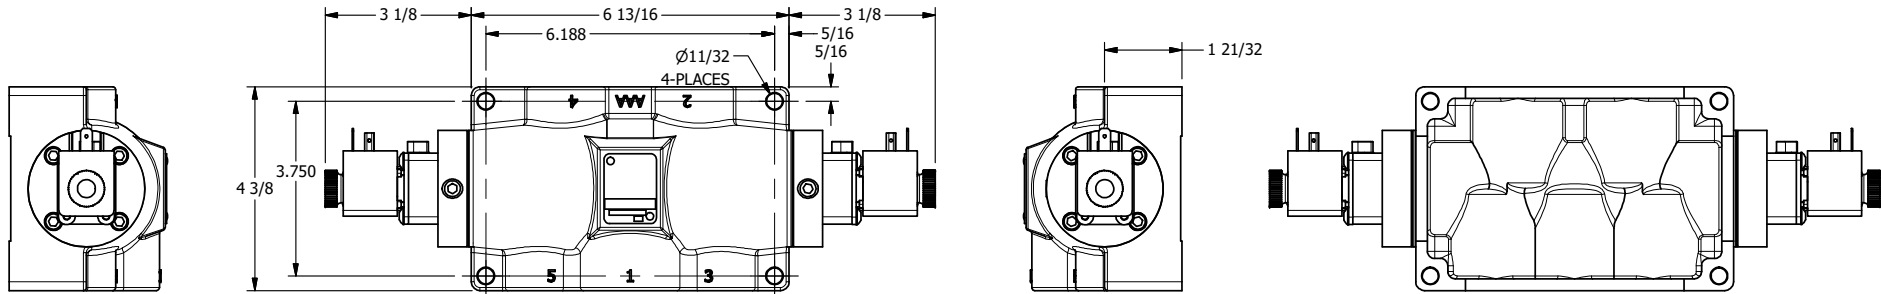

4

3

2

1

**AAA**  
PRODUCTS  
INTERNATIONAL

**AAA PRODUCTS  
INTERNATIONAL**  
7114 Harry Hines Blvd  
Dallas, TX 75235

TITLE: 3/4" SIDE PORT, DBL SOL, 3 POS,  
SPR CTR, CLSD CTR SPL, HIGH TMEP,  
LCKNG OVRD, DUST EXCLDR

DRAWING NO.:  
DIM\_ESY6HOL

THE INFORMATION CONTAINED WITHIN THIS DOCUMENT IS PROPRIETARY TO AAA PRODUCTS AND MAY NOT BE DISCLOSED WITHOUT PRIOR WRITTEN CONSENT

4

3

2

1