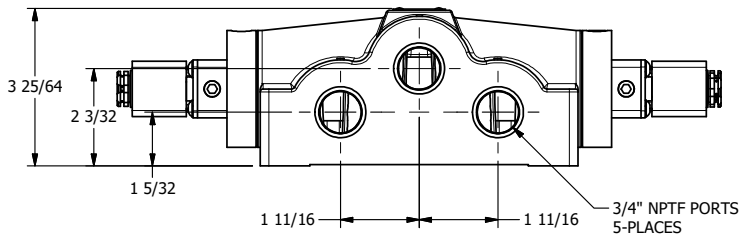

4

3

2

1

**AAA**  
PRODUCTS  
INTERNATIONAL

**AAA PRODUCTS INTERNATIONAL**  
7114 Harry Hines Blvd  
Dallas, TX 75235

TITLE: 3/4" SIDE PORT, DBL SOL, 3 POS,  
SPR CTR, SOL SHFT, CLSD CTR SPL  
HIGH TEMP, LCKNG OVRD, SIDE VENT