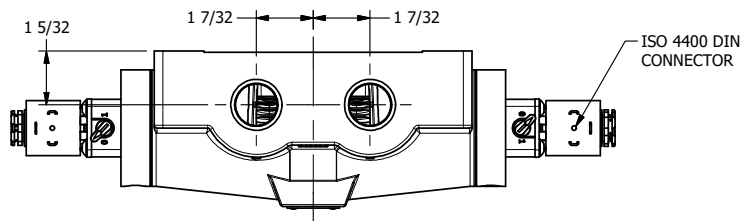

4

3

2

1

**AAA**  
PRODUCTS  
INTERNATIONAL

**AAA PRODUCTS INTERNATIONAL**  
7114 Harry Hines Blvd  
Dallas, TX 75235

TITLE: 3/4" SIDE PORT, DBL SOL, 3 POS,  
SPR CTR, SOL SHFT, CLSD CTR SPL  
HIGH TEMP, LCKNG OVRD, SIDE VENT