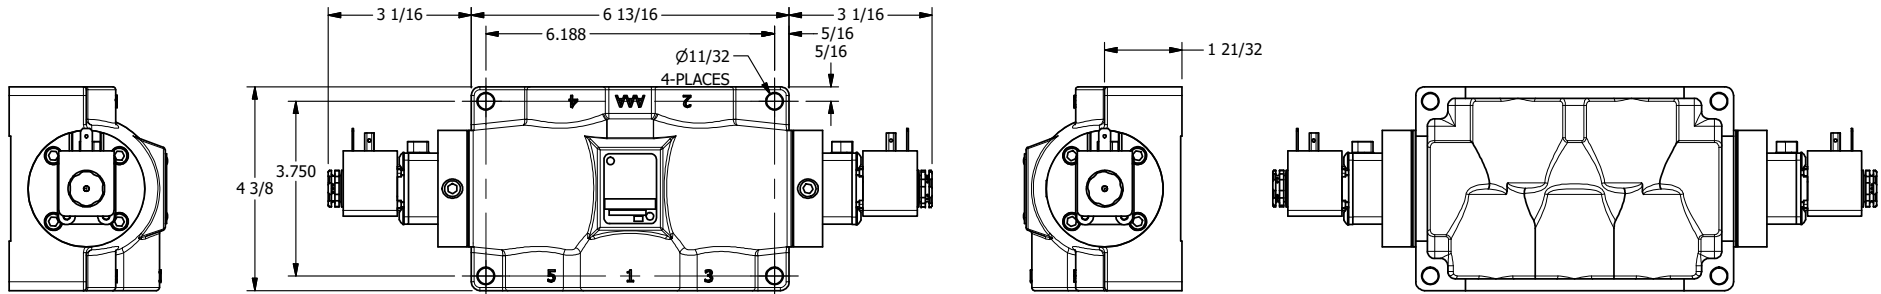

4

3

2

1

**AAA**  
PRODUCTS  
INTERNATIONAL

**AAA PRODUCTS INTERNATIONAL**  
7114 Harry Hines Blvd  
Dallas, TX 75235

TITLE: 3/4" SIDE PORT, DBL SOL, 3 POS,  
SPR CTR, SOL SHFT, CLSD CTR SPL  
HIGH TEMP, LCKNG OVRD, SIDE VENT