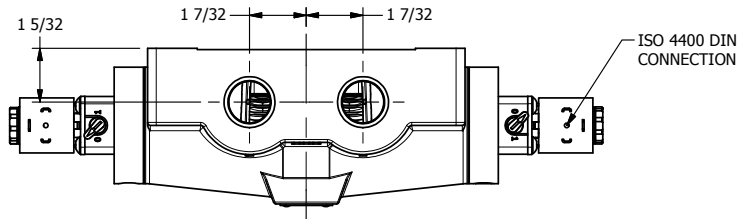

4

3

2

1

AAA
PRODUCTS
INTERNATIONAL

**AAA PRODUCTS
INTERNATIONAL**
7114 Harry Hines Blvd
Dallas, TX 75235

TITLE: 3/4" SIDE PORT, DBL SOL, 3 POS,
SPR CTR, SOL SHFT, CLSD CTR SPL,
HIGH TEMP, LCKNG OVRD

DRAWING NO.:
DIM_ESY6HO