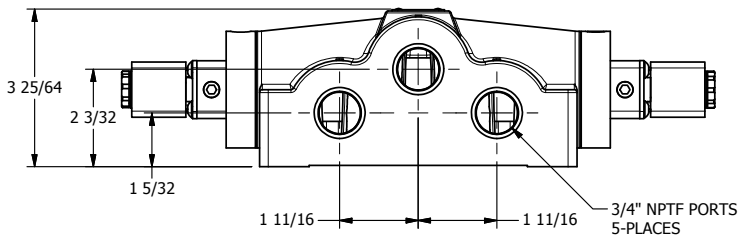

4

3

2

1

AAA
PRODUCTS
INTERNATIONAL

**AAA PRODUCTS
INTERNATIONAL**
7114 Harry Hines Blvd
Dallas, TX 75235

TITLE: 3/4" SIDE PORT, DBL SOL, 3 POS,
SPR CTR, SOL SHFT, CLSD CTR SPL,
HIGH TEMP, LCKNG OVRD

DRAWING NO.:
DIM_ESY6HO