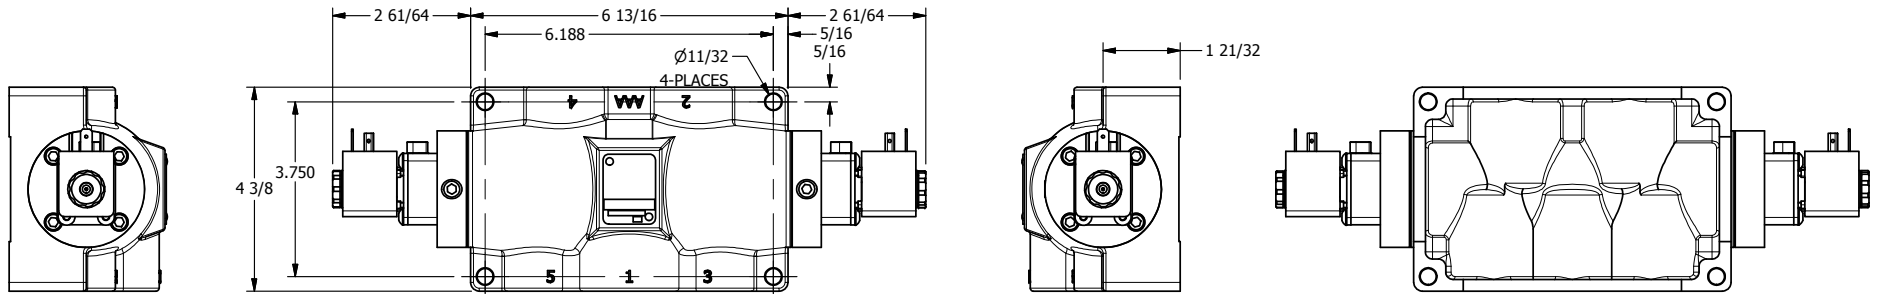

4

3

2

1

AAA
PRODUCTS
INTERNATIONAL

**AAA PRODUCTS
INTERNATIONAL**
7114 Harry Hines Blvd
Dallas, TX 75235

TITLE: 3/4" SIDE PORT, DBL SOL, 3 POS,
SPR CTR, SOL SHFT, CLSD CTR SPL,
HIGH TEMP, LCKNG OVRD

DRAWING NO.:
DIM_ESY6HO