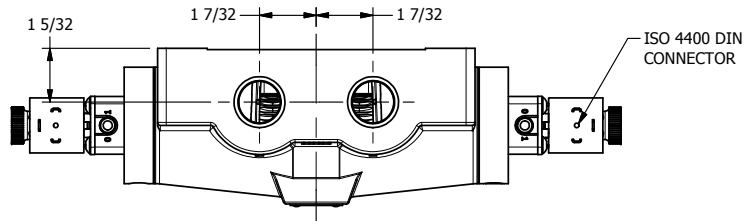

4

3

2

1

AAA
PRODUCTS
INTERNATIONAL

**AAA PRODUCTS
INTERNATIONAL**
7114 Harry Hines Blvd
Dallas, TX 75235

TITLE: 3/4" SIDE PORT, DBL SOL, 3 POS,
SPR CTR, SOL SHFT, CLSD CTR SPL
HIGH TEMP, DUST EXCLDR

DRAWING NO.:
DIM_ESY6HL