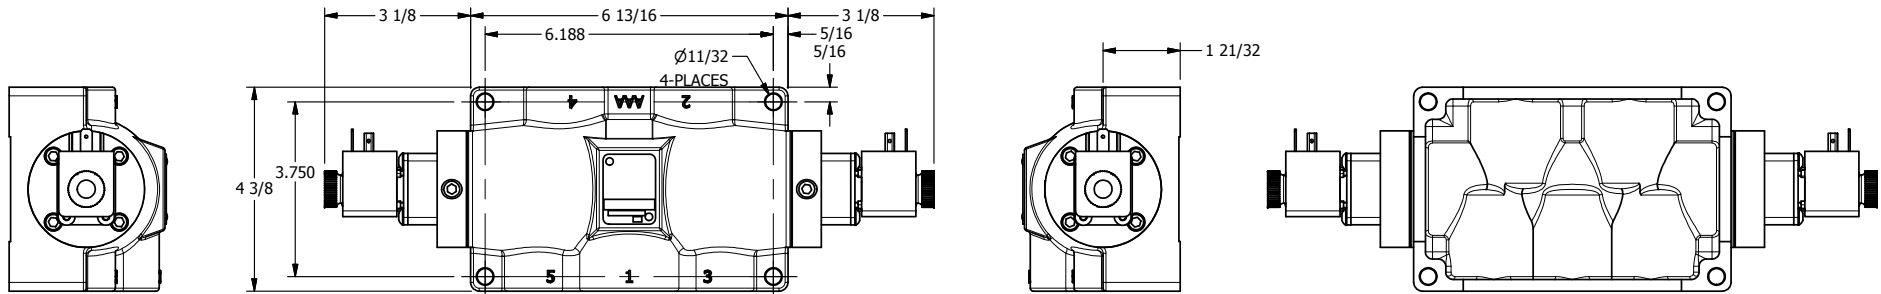

4

3

2

1

AAA
PRODUCTS
INTERNATIONAL

**AAA PRODUCTS
INTERNATIONAL**
7114 Harry Hines Blvd
Dallas, TX 75235

TITLE: 3/4" SIDE PORT, DBL SOL, 3 POS,
SPR CTR, SOL SHFT, CLSD CTR SPL
HIGH TEMP, DUST EXCLDR

DRAWING NO.:
DIM_ESY6HL