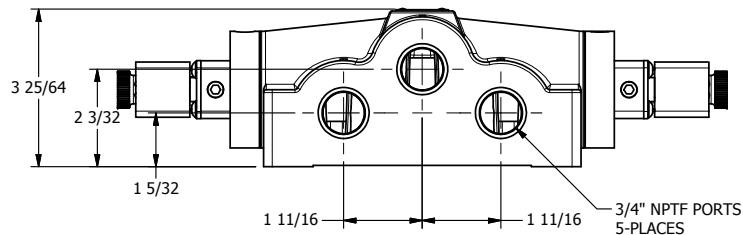

4

3

2

1

AAA
PRODUCTS
INTERNATIONAL

**AAA PRODUCTS
INTERNATIONAL**
7114 Harry Hines Blvd
Dallas, TX 75235

TITLE: 3/4" SIDE PORT, DBL SOL, 3 POS,
SPR CTR, SOL SHFT, CLSD CTR SPL
HIGH TEMP, DUST EXCLDR

DRAWING NO.:
DIM_ESY6HL