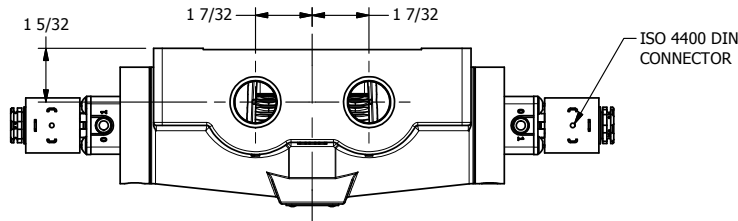

4

3

2

1

AAA
PRODUCTS
INTERNATIONAL

AAA PRODUCTS INTERNATIONAL
7114 Harry Hines Blvd
Dallas, TX 75235

TITLE: 3/4" SIDE PORT, DBL SOL, 3 POS,
SPR CTR, SOL SHFT, CLSD CTR SPL
HIGH TEMP, SIDE VENT

DRAWING NO.:
DIM_ESY6HC