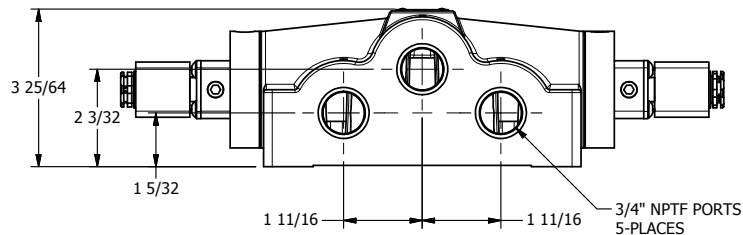

4

3

2

1

AAA
PRODUCTS
INTERNATIONAL

AAA PRODUCTS INTERNATIONAL
7114 Harry Hines Blvd
Dallas, TX 75235

TITLE: 3/4" SIDE PORT, DBL SOL, 3 POS,
SPR CTR, SOL SHFT, CLSD CTR SPL
HIGH TEMP, SIDE VENT

DRAWING NO.:
DIM_ESY6HC