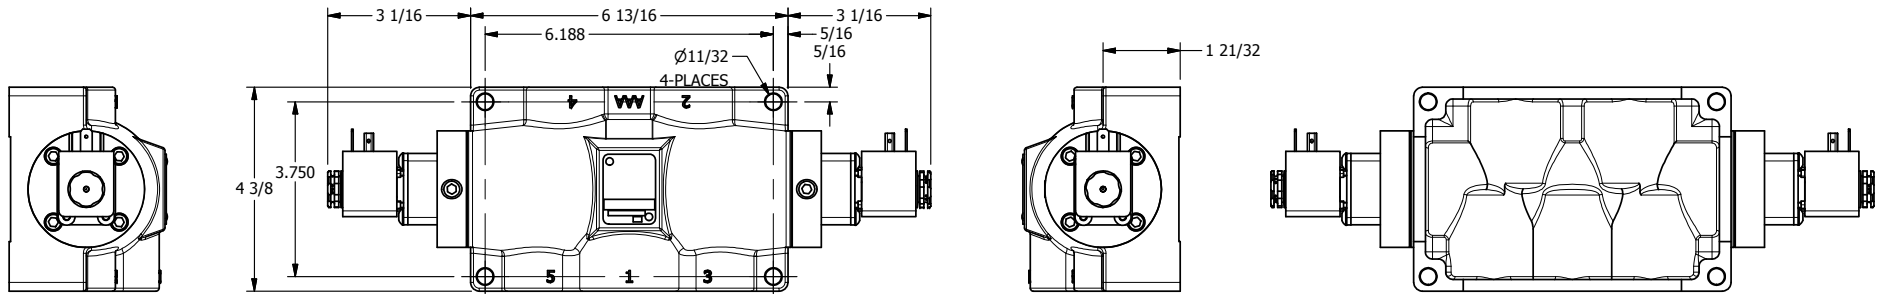

4

3

2

1

AAA
PRODUCTS
INTERNATIONAL

AAA PRODUCTS INTERNATIONAL
7114 Harry Hines Blvd
Dallas, TX 75235

TITLE: 3/4" SIDE PORT, DBL SOL, 3 POS,
SPR CTR, SOL SHFT, CLSD CTR SPL
HIGH TEMP, SIDE VENT

DRAWING NO.:
DIM_ESY6HC