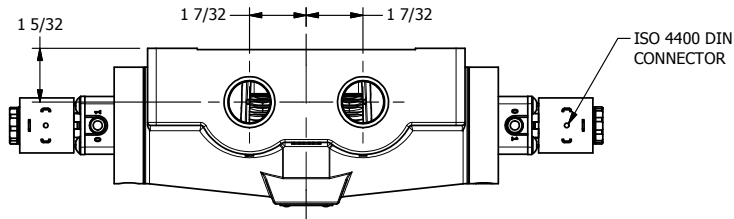

4

3

2

1

**AAA**  
PRODUCTS  
INTERNATIONAL

**AAA PRODUCTS  
INTERNATIONAL**  
7114 Harry Hines Blvd  
Dallas, TX 75235

TITLE: 3/4" SIDE PORT, DBL SOL, 3 POS,  
SPR CTR, SOL SHFT, CLSD CTR SPL  
HIGH TEMP

DRAWING NO.:  
DIM\_ESY6H