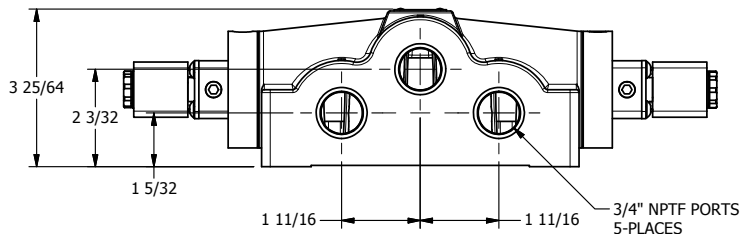

4

3

2

1

**AAA**  
PRODUCTS  
INTERNATIONAL

**AAA PRODUCTS  
INTERNATIONAL**  
7114 Harry Hines Blvd  
Dallas, TX 75235

TITLE: 3/4" SIDE PORT, DBL SOL, 3 POS,  
SPR CTR, SOL SHFT, CLSD CTR SPL  
HIGH TEMP

DRAWING NO.:  
DIM\_ESY6H