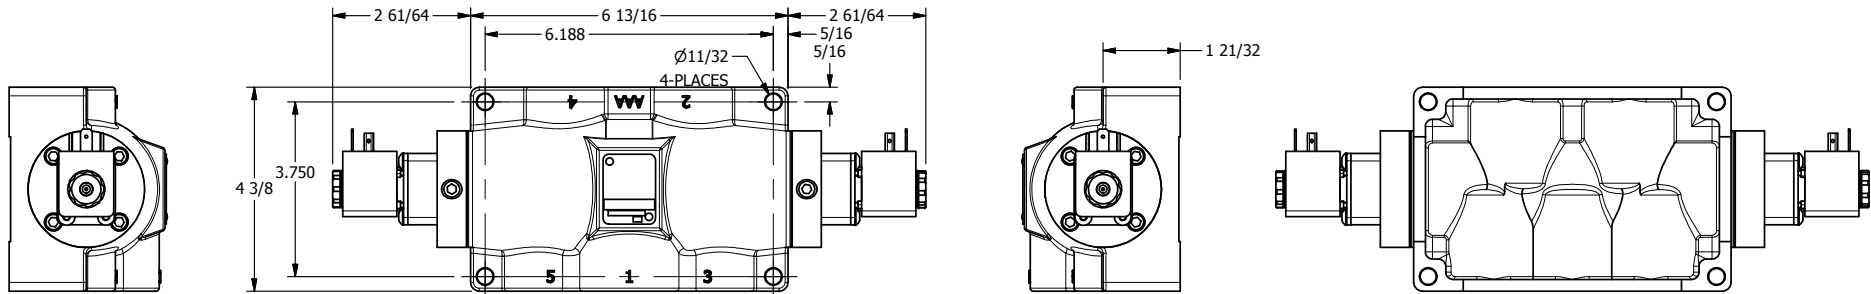

4

3

2

1

**AAA**  
PRODUCTS  
INTERNATIONAL

**AAA PRODUCTS  
INTERNATIONAL**  
7114 Harry Hines Blvd  
Dallas, TX 75235

TITLE: 3/4" SIDE PORT, DBL SOL, 3 POS,  
SPR CTR, SOL SHFT, CLSD CTR SPL  
HIGH TEMP

DRAWING NO.:  
DIM\_ESY6H