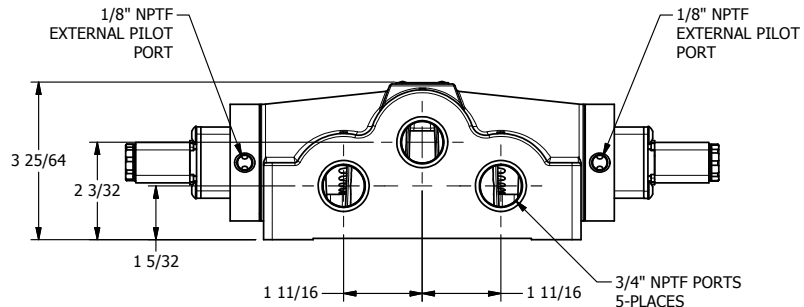

4

3

2

1

AAA
PRODUCTS
INTERNATIONAL

**AAA PRODUCTS
INTERNATIONAL**
7114 Harry Hines Blvd
Dallas, TX 75235

TITLE: 3/4" SIDE PORT, DBL SOL, 3 POS,
SPR CTR, SOL SHFT, FLOAT CTR SPL,
EXT PILOT

DRAWING NO.:
DIM_ESY6GZ