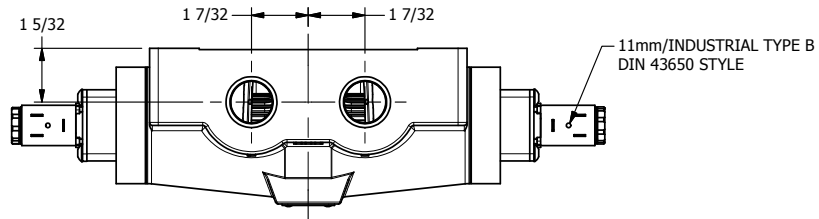

4

3

2

1

AAA
PRODUCTS
INTERNATIONAL

**AAA PRODUCTS
INTERNATIONAL**
7114 Harry Hines Blvd
Dallas, TX 75235

TITLE: 3/4" SIDE PORT, DBL SOL, 3 POS,
SPR CTR, SOL SHFT, FLOAT CTR SPL,
EXT PILOT

DRAWING NO.:
DIM_ESY6GZ