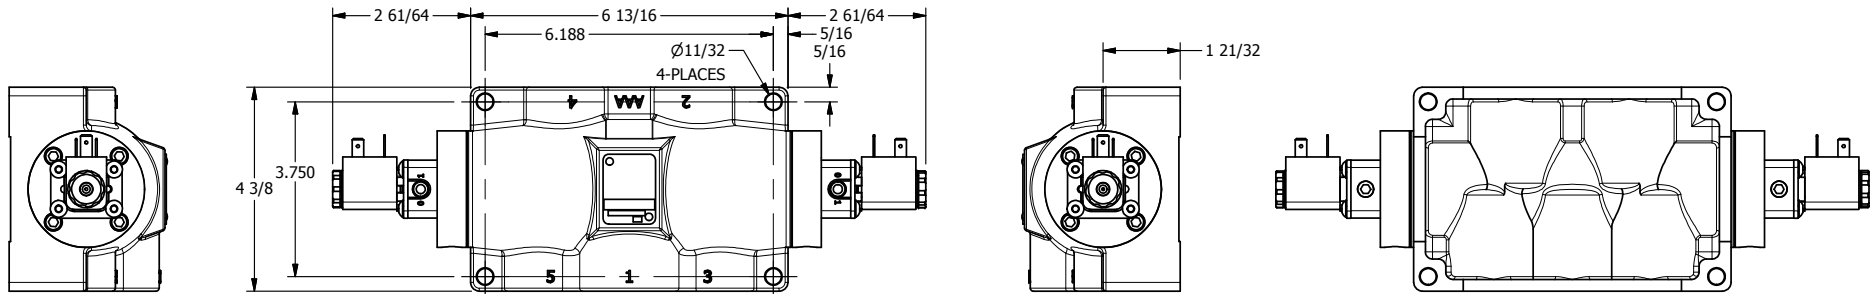

4

3

2

1

AAA
PRODUCTS
INTERNATIONAL

**AAA PRODUCTS
INTERNATIONAL**
7114 Harry Hines Blvd
Dallas, TX 75235

TITLE: 3/4" SIDE PORT, DBL SOL, 3 POS,
SPR CTR, SOL SHFT, FLOAT CTR SPL,
EXT PILOT

DRAWING NO.:
DIM_ESY6GZ