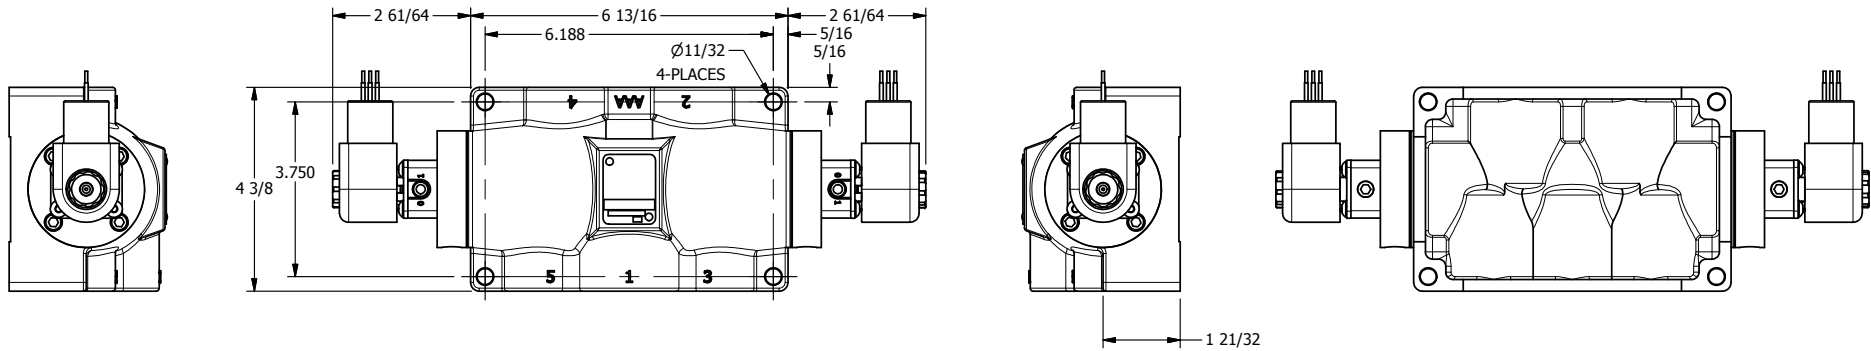

4

3

2

1

**AAA**  
PRODUCTS  
INTERNATIONAL

**AAA PRODUCTS  
INTERNATIONAL**  
7114 Harry Hines Blvd  
Dallas, TX 75235

TITLE: 3/4" SIDE PORT, DBL SOL, 3 POS,  
SPR CTR, SOL SHFT, FLOAT CTR SPL,  
EXPL PROOF, EXT PILOT

DRAWING NO.:  
DIM\_ESY6GXZ

4

3

2

1

THE INFORMATION CONTAINED WITHIN THIS DOCUMENT IS PROPRIETARY TO AAA PRODUCTS AND MAY NOT BE DISCLOSED WITHOUT PRIOR WRITTEN CONSENT