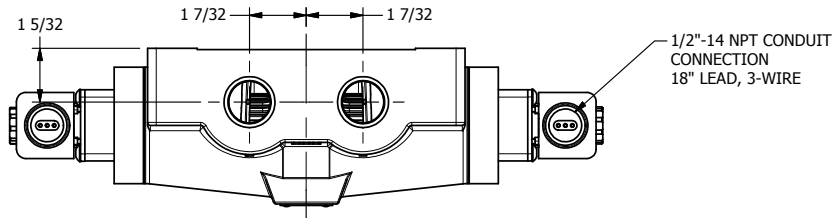

4

3

2

1

**AAA**  
PRODUCTS  
INTERNATIONAL

**AAA PRODUCTS  
INTERNATIONAL**  
7114 Harry Hines Blvd  
Dallas, TX 75235

TITLE: 3/4" SIDE PORT, DBL SOL, 3 POS,  
SPR CTR, SOL SHFT, FLOAT CTR SPL,  
EXPL PROOF, EXT PILOT

DRAWING NO.:  
DIM\_ESY6GXZ

4

3

2

1

THE INFORMATION CONTAINED WITHIN THIS DOCUMENT IS PROPRIETARY TO AAA PRODUCTS AND MAY NOT BE DISCLOSED WITHOUT PRIOR WRITTEN CONSENT