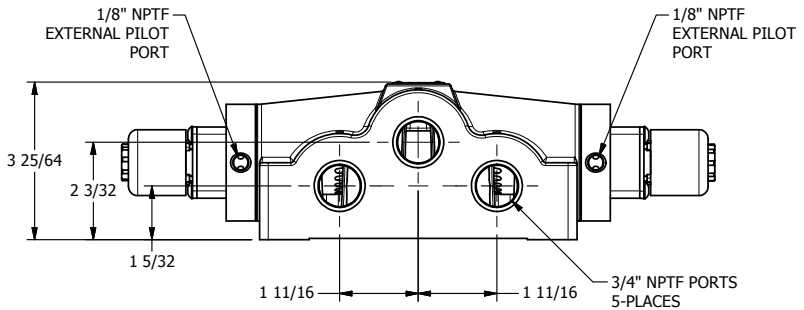

4

3

2

1

**AAA**  
PRODUCTS  
INTERNATIONAL

**AAA PRODUCTS  
INTERNATIONAL**  
7114 Harry Hines Blvd  
Dallas, TX 75235

TITLE: 3/4" SIDE PORT, DBL SOL, 3 POS,  
SPR CTR, SOL SHFT, FLOAT CTR SPL,  
EXPL PROOF, EXT PILOT

DRAWING NO.:  
DIM\_ESY6GXZ

4

3

2

1

THE INFORMATION CONTAINED WITHIN THIS DOCUMENT IS PROPRIETARY TO AAA PRODUCTS AND MAY NOT BE DISCLOSED WITHOUT PRIOR WRITTEN CONSENT