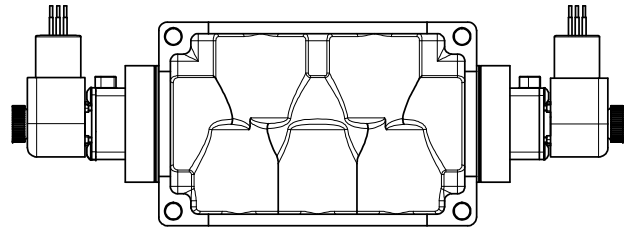

4

3

2

1

1/2" NPT  
CONDUIT CONNECTION

1 21/32

3/4" NPTF PORTS  
5-PLACES

**AAA**  
PRODUCTS  
INTERNATIONAL

**AAA PRODUCTS  
INTERNATIONAL**  
7114 Harry Hines Blvd  
Dallas, TX 75235

TITLE: 3/4" SIDE PORT, DBL SOL, 3 POS,  
SPR CTR, FLOAT CTR SPL, EXPL PROOF,  
LCKNG OVRD, DUST EXCDLR

DRAWING NO.:  
DIM\_ESY6GXOL