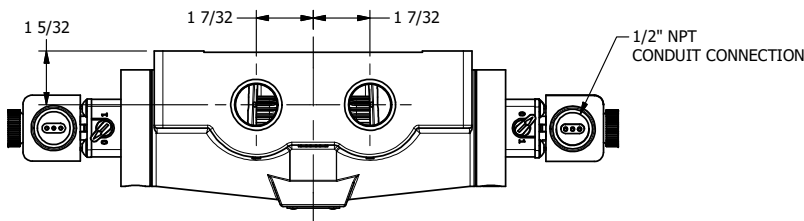

4

3

2

1

1/2" NPT  
CONDUIT CONNECTION

1 21/32

3/4" NPTF PORTS  
5-PLACES

**AAA**  
PRODUCTS  
INTERNATIONAL

**AAA PRODUCTS  
INTERNATIONAL**  
7114 Harry Hines Blvd  
Dallas, TX 75235

TITLE: 3/4" SIDE PORT, DBL SOL, 3 POS,  
SPR CTR, FLOAT CTR SPL, EXPL PROOF,  
LCKNG OVRD, DUST EXCDLR

DRAWING NO.:  
DIM\_ESY6GXOL