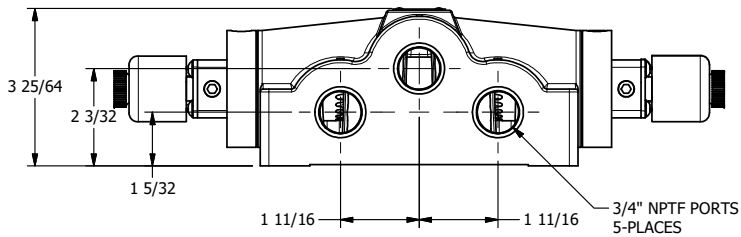

4

3

2

1

1/2" NPT  
CONDUIT CONNECTION

1 21/32

3/4" NPTF PORTS  
5-PLACES

**AAA**  
PRODUCTS  
INTERNATIONAL

**AAA PRODUCTS  
INTERNATIONAL**  
7114 Harry Hines Blvd  
Dallas, TX 75235

TITLE: 3/4" SIDE PORT, DBL SOL, 3 POS,  
SPR CTR, FLOAT CTR SPL, EXPL PROOF,  
LCKNG OVRD, DUST EXCDLR

DRAWING NO.:  
DIM\_ESY6GXOL