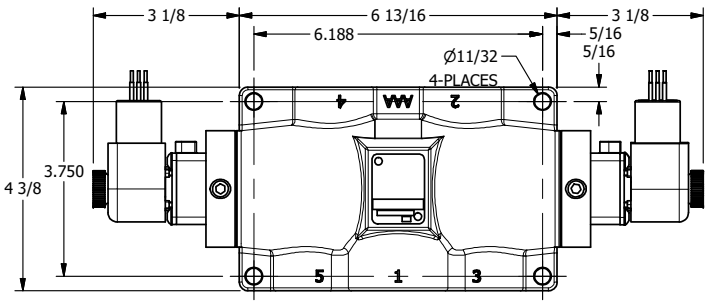

4

3

2

1

1/2" NPT  
CONDUIT CONNECTION

1 21/32

3/4" NPTF PORTS  
5-PLACES

**AAA**  
PRODUCTS  
INTERNATIONAL

**AAA PRODUCTS  
INTERNATIONAL**  
7114 Harry Hines Blvd  
Dallas, TX 75235

TITLE: 3/4" SIDE PORT, DBL SOL, 3 POS,  
SPR CTR, FLOAT CTR SPL, EXPL PROOF,  
LCKNG OVRD, DUST EXCDLR

DRAWING NO.:  
DIM\_ESY6GXOL