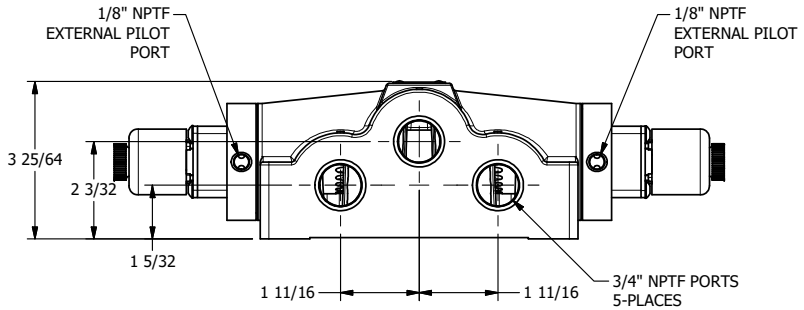

4

3

2

1

AAA
PRODUCTS
INTERNATIONAL

**AAA PRODUCTS
INTERNATIONAL**
7114 Harry Hines Blvd
Dallas, TX 75235

TITLE: **3/4" SIDE PORT, DBL SOL, 3 POS,
FLOAT SPR CTR, EXPL PROOF,
DUST EXCLDR, EXT PILOT**

DRAWING NO.:
DIM_ESY6GXLZ