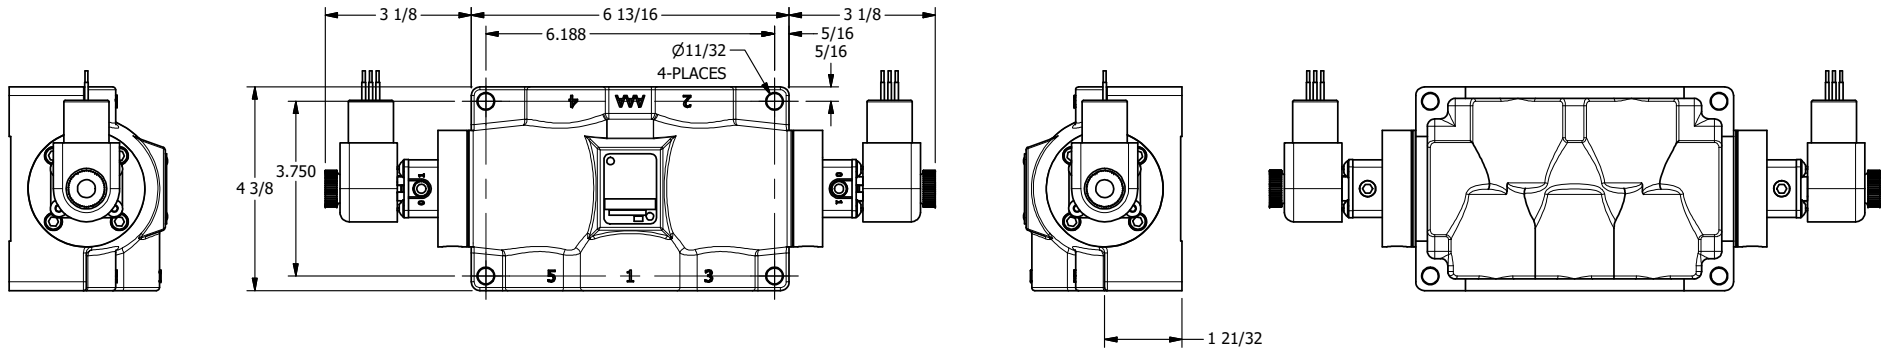

4

3

2

1

AAA
PRODUCTS
INTERNATIONAL

**AAA PRODUCTS
INTERNATIONAL**
7114 Harry Hines Blvd
Dallas, TX 75235

TITLE: **3/4" SIDE PORT, DBL SOL, 3 POS,
FLOAT SPR CTR, EXPL PROOF,
DUST EXCLDR, EXT PILOT**

DRAWING NO.:
DIM_ESY6GXLZ