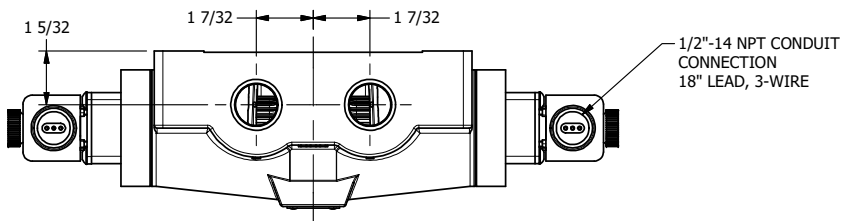

4

3

2

1

AAA
PRODUCTS
INTERNATIONAL

**AAA PRODUCTS
INTERNATIONAL**
7114 Harry Hines Blvd
Dallas, TX 75235

TITLE: **3/4" SIDE PORT, DBL SOL, 3 POS,
FLOAT SPR CTR, EXPL PROOF,
DUST EXCLDR, EXT PILOT**

DRAWING NO.:
DIM_ESY6GXLZ