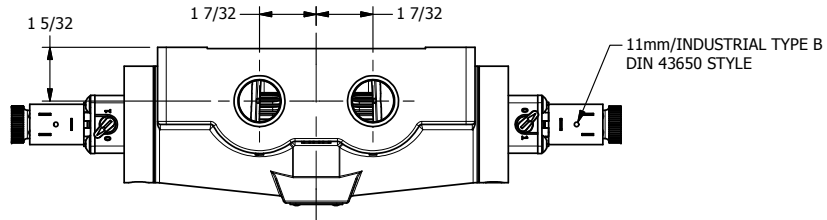

4

3

2

1

**AAA**  
PRODUCTS  
INTERNATIONAL

**AAA PRODUCTS  
INTERNATIONAL**  
7114 Harry Hines Blvd  
Dallas, TX 75235

TITLE: 3/4" SIDE PORT, DBL SOL, 3 POS,  
SPR CTR, SOL SHFT, FLOAT CTR SPL,  
LCKNG OVRD, DUST EXCLDR

DRAWING NO.:  
DIM\_ESY6GOL

THE INFORMATION CONTAINED WITHIN THIS DOCUMENT IS PROPRIETARY TO AAA PRODUCTS AND MAY NOT BE DISCLOSED WITHOUT PRIOR WRITTEN CONSENT

4

3

2

1

B

B