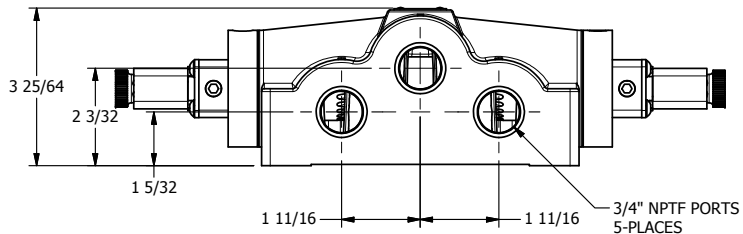

4

3

2

1

**AAA**  
PRODUCTS  
INTERNATIONAL

**AAA PRODUCTS  
INTERNATIONAL**  
7114 Harry Hines Blvd  
Dallas, TX 75235

TITLE: 3/4" SIDE PORT, DBL SOL, 3 POS,  
SPR CTR, SOL SHFT, FLOAT CTR SPL,  
LCKNG OVRD, DUST EXCLDR

DRAWING NO.:  
DIM\_ESY6GOL

THE INFORMATION CONTAINED WITHIN THIS DOCUMENT IS PROPRIETARY TO AAA PRODUCTS AND MAY NOT BE DISCLOSED WITHOUT PRIOR WRITTEN CONSENT

4

3

2

1

B

B