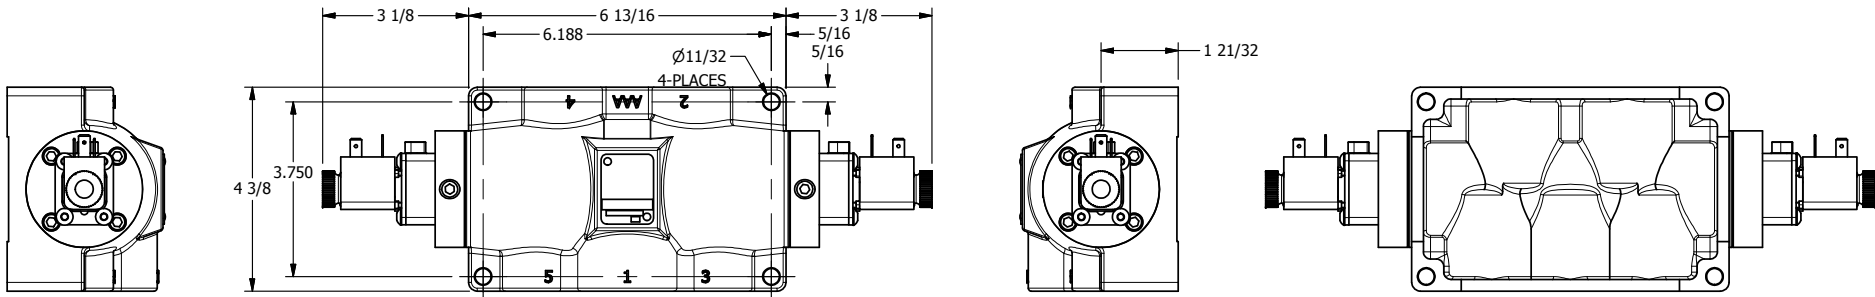

4

3

2

1

**AAA**  
PRODUCTS  
INTERNATIONAL

**AAA PRODUCTS  
INTERNATIONAL**  
7114 Harry Hines Blvd  
Dallas, TX 75235

TITLE: 3/4" SIDE PORT, DBL SOL, 3 POS,  
SPR CTR, SOL SHFT, FLOAT CTR SPL,  
LCKNG OVRD, DUST EXCLDR

DRAWING NO.:  
DIM\_ESY6GOL

THE INFORMATION CONTAINED WITHIN THIS DOCUMENT IS PROPRIETARY TO AAA PRODUCTS AND MAY NOT BE DISCLOSED WITHOUT PRIOR WRITTEN CONSENT

4

3

2

1

B

B