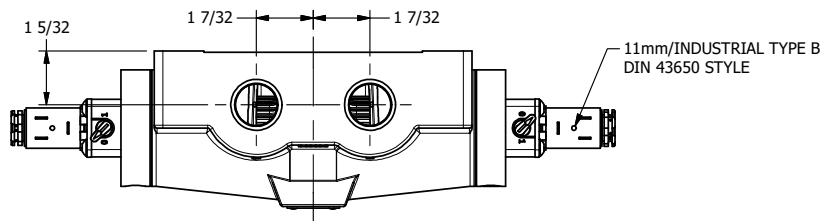

4

3

2

1

**AAA**  
PRODUCTS  
INTERNATIONAL

**AAA PRODUCTS  
INTERNATIONAL**  
7114 Harry Hines Blvd  
Dallas, TX 75235

TITLE: 3/4" SIDE PORT, DBL SOL, 3 POS,  
SPR CTR, SOL SHFT, FLOAT CTR SPL,  
LCKNG OVRD, SIDE VENT

DRAWING NO.:  
**DIM\_ESY6GOC**

THE INFORMATION CONTAINED WITHIN THIS DOCUMENT IS PROPRIETARY TO AAA PRODUCTS AND MAY NOT BE DISCLOSED WITHOUT PRIOR WRITTEN CONSENT

4

3

2

B

B

A