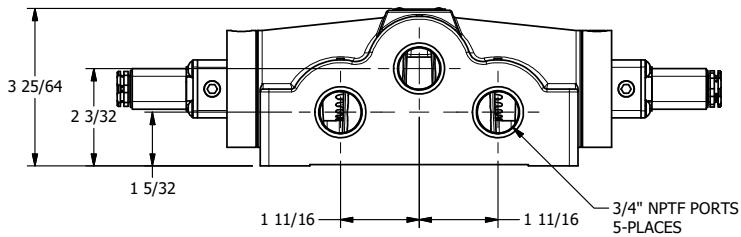

4

3

2

1

**AAA**  
PRODUCTS  
INTERNATIONAL

**AAA PRODUCTS  
INTERNATIONAL**  
7114 Harry Hines Blvd  
Dallas, TX 75235

TITLE: 3/4" SIDE PORT, DBL SOL, 3 POS,  
SPR CTR, SOL SHFT, FLOAT CTR SPL,  
LCKNG OVRD, SIDE VENT

DRAWING NO.:  
**DIM\_ESY6GOC**

THE INFORMATION CONTAINED WITHIN THIS DOCUMENT IS PROPRIETARY TO AAA PRODUCTS AND MAY NOT BE DISCLOSED WITHOUT PRIOR WRITTEN CONSENT

4

3

2

B

B

A