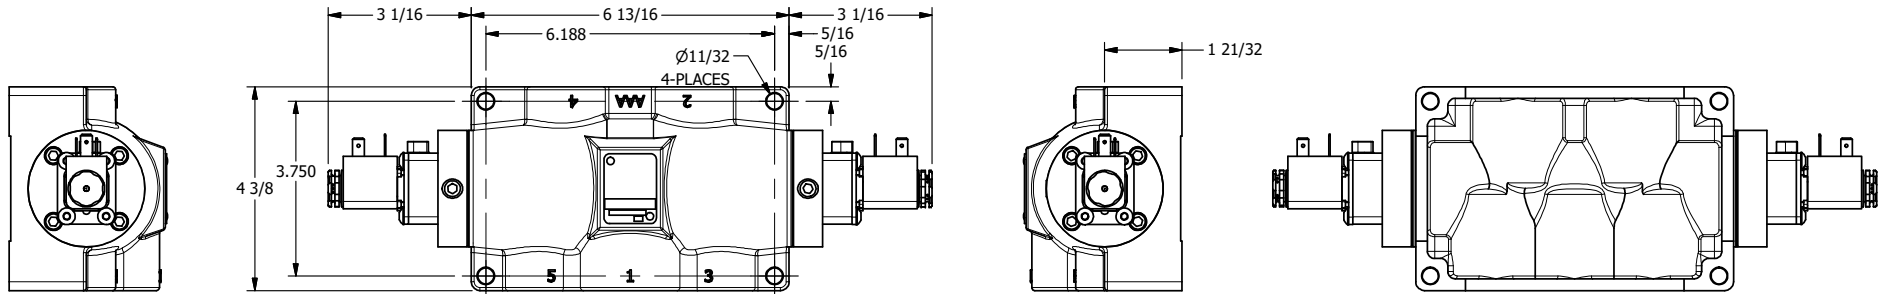

4

3

2

1

**AAA**  
PRODUCTS  
INTERNATIONAL

**AAA PRODUCTS  
INTERNATIONAL**  
7114 Harry Hines Blvd  
Dallas, TX 75235

TITLE: 3/4" SIDE PORT, DBL SOL, 3 POS,  
SPR CTR, SOL SHFT, FLOAT CTR SPL,  
LCKNG OVRD, SIDE VENT

DRAWING NO.:  
**DIM\_ESY6GOC**

THE INFORMATION CONTAINED WITHIN THIS DOCUMENT IS PROPRIETARY TO AAA PRODUCTS AND MAY NOT BE DISCLOSED WITHOUT PRIOR WRITTEN CONSENT

4

3

2

B

B

A