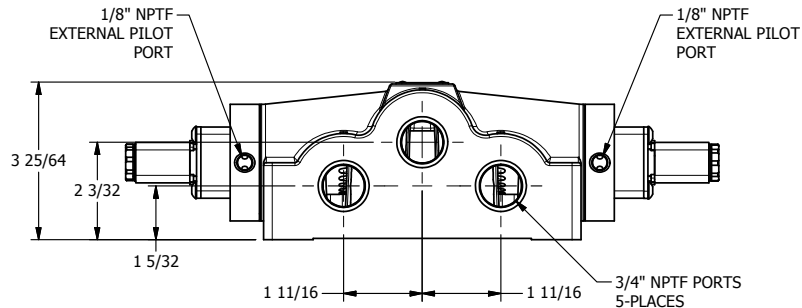

4

3

2

1

AAA
PRODUCTS
INTERNATIONAL

AAA PRODUCTS INTERNATIONAL
7114 Harry Hines Blvd
Dallas, TX 75235

TITLE: 3/4" SIDE PORT, DBL SOL, 3 POS,
SPR CTR, SOL SHFT, FLOAT CTR SPL,
FLYING LEAD, EXT PILOT

DRAWING NO.:
DIM_ESY6GMZ