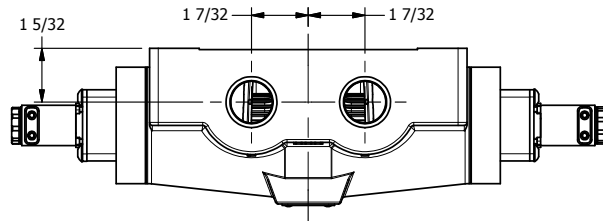

4

3

2

1

AAA
PRODUCTS
INTERNATIONAL

AAA PRODUCTS INTERNATIONAL
7114 Harry Hines Blvd
Dallas, TX 75235

TITLE: 3/4" SIDE PORT, DBL SOL, 3 POS,
SPR CTR, SOL SHFT, FLOAT CTR SPL,
FLYING LEAD, EXT PILOT

DRAWING NO.:
DIM_ESY6GMZ