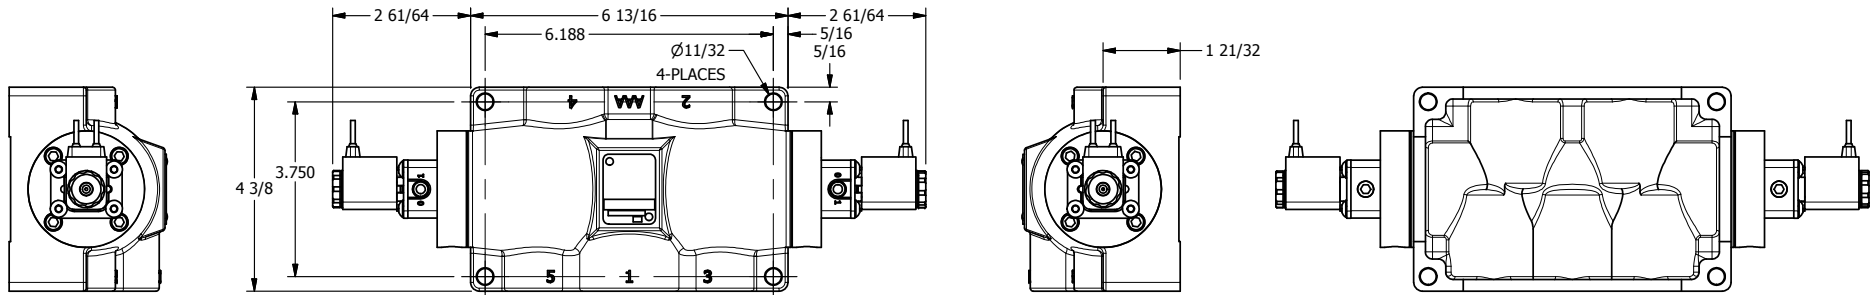

4

3

2

1

AAA
PRODUCTS
INTERNATIONAL

AAA PRODUCTS INTERNATIONAL
7114 Harry Hines Blvd
Dallas, TX 75235

TITLE: 3/4" SIDE PORT, DBL SOL, 3 POS,
SPR CTR, SOL SHFT, FLOAT CTR SPL,
FLYING LEAD, EXT PILOT

DRAWING NO.:
DIM_ESY6GMZ