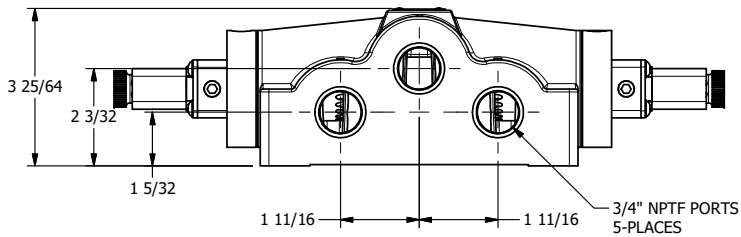

4

3

2

1

**AAA**  
PRODUCTS  
INTERNATIONAL

**AAA PRODUCTS  
INTERNATIONAL**  
7114 Harry Hines Blvd  
Dallas, TX 75235

TITLE: **3/4" SIDE PORT, DBL SOL, 3 POS,  
SPR CTR, FLOAT CTR SPL, FLYING LEAD,  
LCKNG OVRD, DUST EXCLDR**

DRAWING NO.:  
**DIM\_ESY6GMOL**

THE INFORMATION CONTAINED WITHIN THIS DOCUMENT IS PROPRIETARY TO AAA PRODUCTS AND MAY NOT BE DISCLOSED WITHOUT PRIOR WRITTEN CONSENT

4

3

2

1