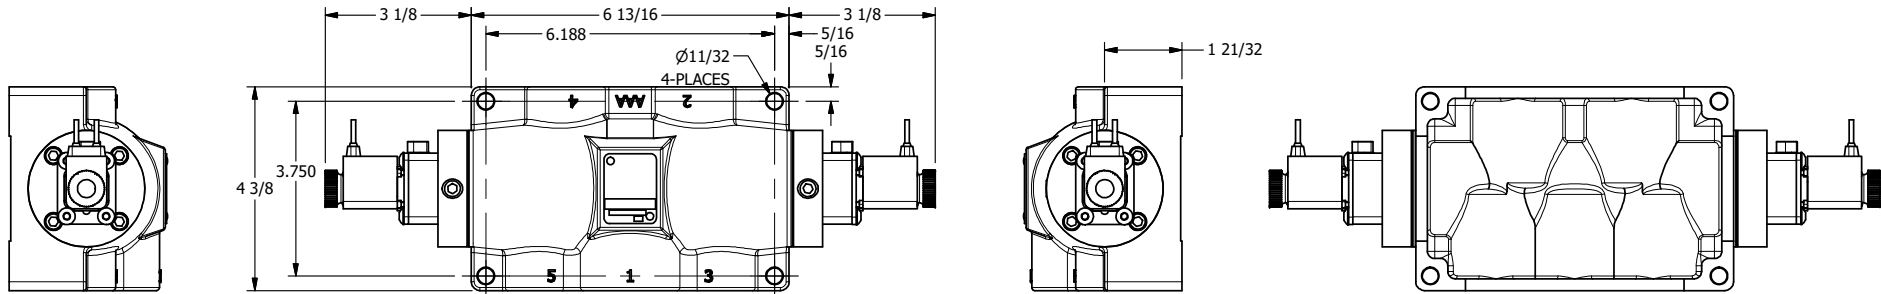

4

3

2

1

**AAA**  
PRODUCTS  
INTERNATIONAL

**AAA PRODUCTS  
INTERNATIONAL**  
7114 Harry Hines Blvd  
Dallas, TX 75235

TITLE: **3/4" SIDE PORT, DBL SOL, 3 POS,  
SPR CTR, FLOAT CTR SPL, FLYING LEAD,  
LCKNG OVRD, DUST EXCLDR**

DRAWING NO.:  
**DIM\_ESY6GMOL**

THE INFORMATION CONTAINED WITHIN THIS DOCUMENT IS PROPRIETARY TO AAA PRODUCTS AND MAY NOT BE DISCLOSED WITHOUT PRIOR WRITTEN CONSENT

4

3

2

1