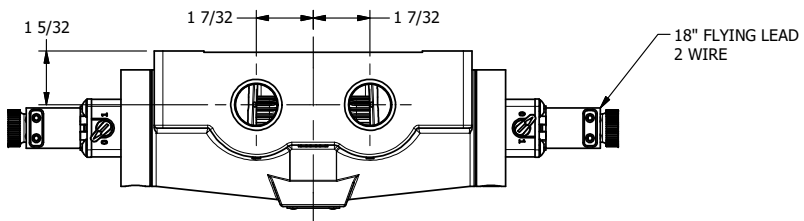

4

3

2

1

**AAA**  
PRODUCTS  
INTERNATIONAL

**AAA PRODUCTS  
INTERNATIONAL**  
7114 Harry Hines Blvd  
Dallas, TX 75235

TITLE: **3/4" SIDE PORT, DBL SOL, 3 POS,  
SPR CTR, FLOAT CTR SPL, FLYING LEAD,  
LCKNG OVRD, DUST EXCLDR**

DRAWING NO.:  
**DIM\_ESY6GMOL**

THE INFORMATION CONTAINED WITHIN THIS DOCUMENT IS PROPRIETARY TO AAA PRODUCTS AND MAY NOT BE DISCLOSED WITHOUT PRIOR WRITTEN CONSENT

4

3

2

1