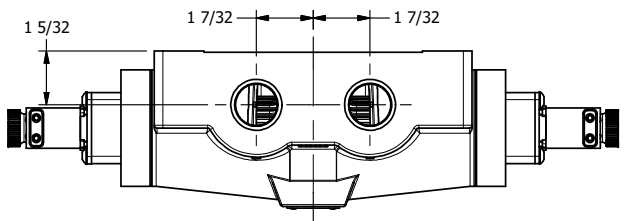

4

3

2

1

**AAA**  
PRODUCTS  
INTERNATIONAL

**AAA PRODUCTS  
INTERNATIONAL**  
7114 Harry Hines Blvd  
Dallas, TX 75235

TITLE: 3/4" SIDE PORT, DBL SOL, 3 POS,  
FLOAT SPR CTR, FLYING LEAD,  
DUST EXCLDR, EXT PILOT

DRAWING NO.:  
DIM\_ESY6GMLZ

4

3

2

THE INFORMATION CONTAINED WITHIN THIS DOCUMENT IS PROPRIETARY TO AAA PRODUCTS AND MAY NOT BE DISCLOSED WITHOUT PRIOR WRITTEN CONSENT