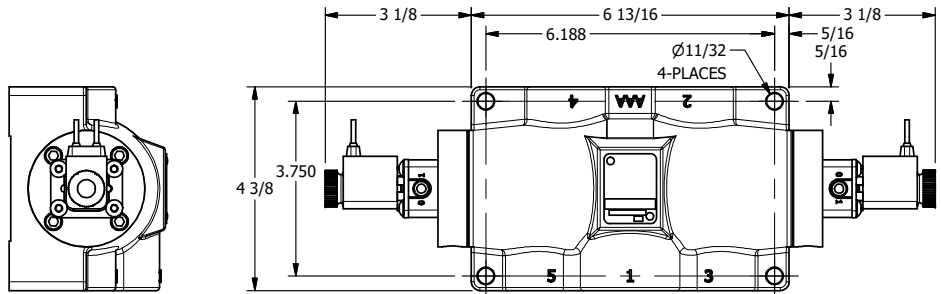

4

3

2

1

**AAA**  
PRODUCTS  
INTERNATIONAL

**AAA PRODUCTS  
INTERNATIONAL**  
7114 Harry Hines Blvd  
Dallas, TX 75235

TITLE: 3/4" SIDE PORT, DBL SOL, 3 POS,  
FLOAT SPR CTR, FLYING LEAD,  
DUST EXCLDR, EXT PILOT

DRAWING NO.:  
DIM\_ESY6GMLZ

4

3

2

THE INFORMATION CONTAINED WITHIN THIS DOCUMENT IS PROPRIETARY TO AAA PRODUCTS AND MAY NOT BE DISCLOSED WITHOUT PRIOR WRITTEN CONSENT