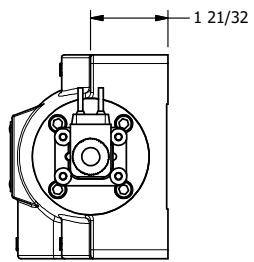

4

3

2

1

**AAA**  
PRODUCTS  
INTERNATIONAL

**AAA PRODUCTS  
INTERNATIONAL**  
7114 Harry Hines Blvd  
Dallas, TX 75235

TITLE: 3/4" SIDE PORT, DBL SOL, 3 POS,  
FLOAT SPR CTR, FLYING LEAD,  
DUST EXCLDR, EXT PILOT

DRAWING NO.:  
DIM\_ESY6GMLZ

4

3

2

THE INFORMATION CONTAINED WITHIN THIS DOCUMENT IS PROPRIETARY TO AAA PRODUCTS AND MAY NOT BE DISCLOSED WITHOUT PRIOR WRITTEN CONSENT