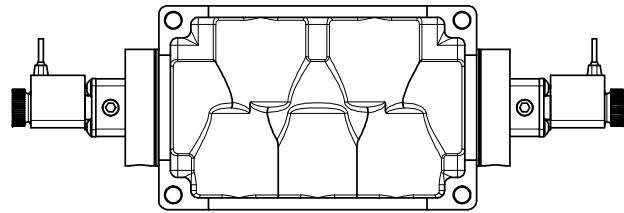

4

3

2

1

**AAA**  
PRODUCTS  
INTERNATIONAL

**AAA PRODUCTS  
INTERNATIONAL**  
7114 Harry Hines Blvd  
Dallas, TX 75235

TITLE: 3/4" SIDE PORT, DBL SOL, 3 POS,  
FLOAT SPR CTR, FLYING LEAD,  
DUST EXCLDR, EXT PILOT

DRAWING NO.:  
DIM\_ESY6GMLZ

4

3

2

THE INFORMATION CONTAINED WITHIN THIS DOCUMENT IS PROPRIETARY TO AAA PRODUCTS AND MAY NOT BE DISCLOSED WITHOUT PRIOR WRITTEN CONSENT