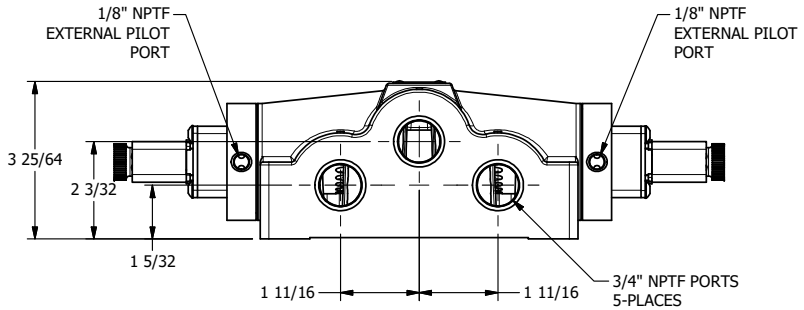

4

3

2

1

**AAA**  
PRODUCTS  
INTERNATIONAL

**AAA PRODUCTS  
INTERNATIONAL**  
7114 Harry Hines Blvd  
Dallas, TX 75235

TITLE: 3/4" SIDE PORT, DBL SOL, 3 POS,  
FLOAT SPR CTR, FLYING LEAD,  
DUST EXCLDR, EXT PILOT

DRAWING NO.:  
DIM\_ESY6GMLZ

4

3

2

THE INFORMATION CONTAINED WITHIN THIS DOCUMENT IS PROPRIETARY TO AAA PRODUCTS AND MAY NOT BE DISCLOSED WITHOUT PRIOR WRITTEN CONSENT