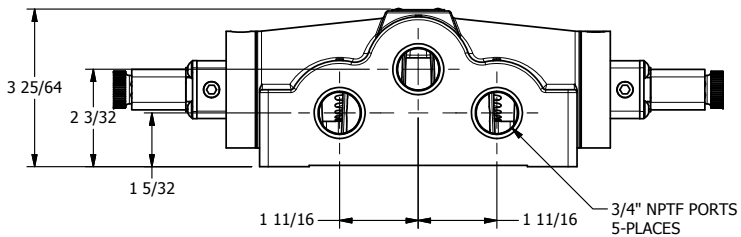

4

3

2

1

AAA
PRODUCTS
INTERNATIONAL

AAA PRODUCTS INTERNATIONAL
7114 Harry Hines Blvd
Dallas, TX 75235

TITLE: **3/4" SIDE PORT, DBL SOL, 3 POS,
SPR CTR, SOL SHFT, FLOAT CTR SPL,
FLYING LEAD, DUST EXCLDR**

DRAWING NO.:
DIM_ESY6GML