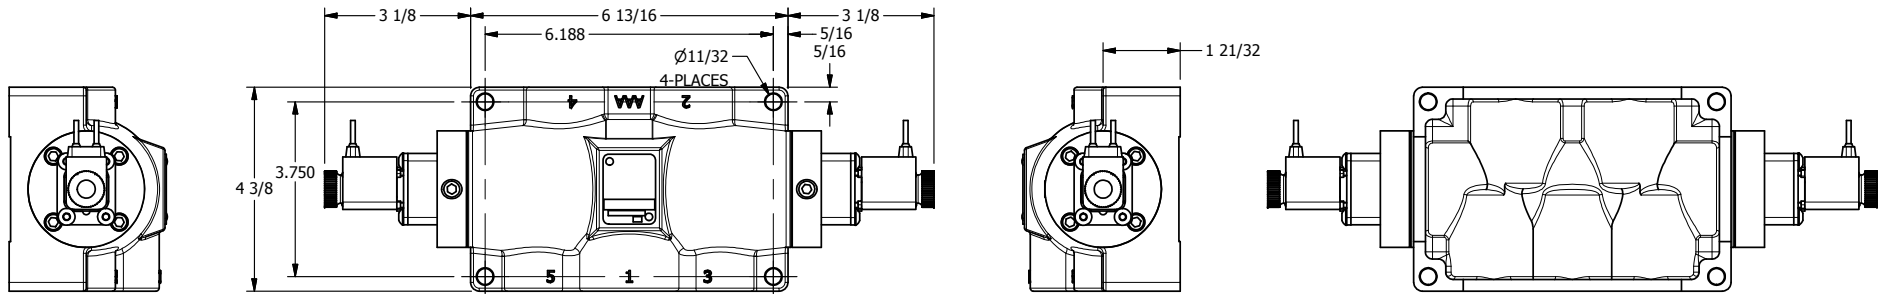

4

3

2

1

AAA
PRODUCTS
INTERNATIONAL

AAA PRODUCTS INTERNATIONAL
7114 Harry Hines Blvd
Dallas, TX 75235

TITLE: **3/4" SIDE PORT, DBL SOL, 3 POS,
SPR CTR, SOL SHFT, FLOAT CTR SPL,
FLYING LEAD, DUST EXCLDR**

DRAWING NO.:
DIM_ESY6GML