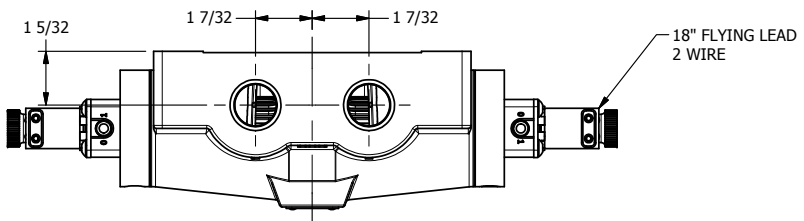

4

3

2

1

AAA
PRODUCTS
INTERNATIONAL

AAA PRODUCTS INTERNATIONAL
7114 Harry Hines Blvd
Dallas, TX 75235

TITLE: **3/4" SIDE PORT, DBL SOL, 3 POS,
SPR CTR, SOL SHFT, FLOAT CTR SPL,
FLYING LEAD, DUST EXCLDR**

DRAWING NO.:
DIM_ESY6GML