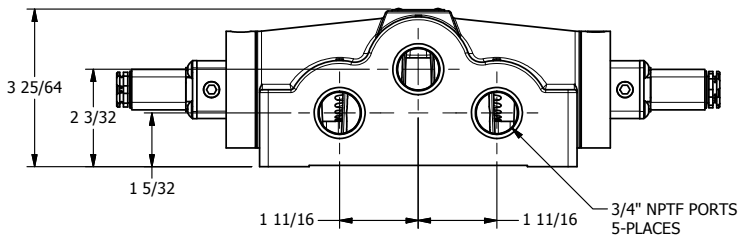

4

3

2

1

**AAA**  
PRODUCTS  
INTERNATIONAL

**AAA PRODUCTS  
INTERNATIONAL**  
7114 Harry Hines Blvd  
Dallas, TX 75235

TITLE: **3/4" SIDE PORT, DBL SOL, 3 POS,  
SPR CTR, SOL SHFT, FLOAT CTR SPL,  
FLYING LEAD, SIDE VENT**

DRAWING NO.:  
**DIM\_ESY6GMC**

THE INFORMATION CONTAINED WITHIN THIS DOCUMENT IS PROPRIETARY TO AAA PRODUCTS AND MAY NOT BE DISCLOSED WITHOUT PRIOR WRITTEN CONSENT