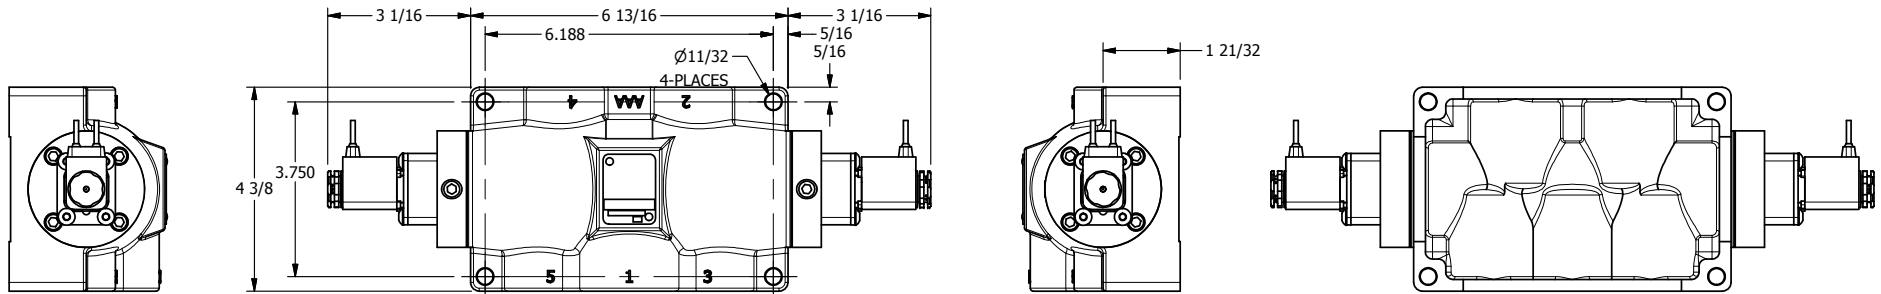

4

3

2

1

**AAA**  
PRODUCTS  
INTERNATIONAL

**AAA PRODUCTS  
INTERNATIONAL**  
7114 Harry Hines Blvd  
Dallas, TX 75235

TITLE: **3/4" SIDE PORT, DBL SOL, 3 POS,  
SPR CTR, SOL SHFT, FLOAT CTR SPL,  
FLYING LEAD, SIDE VENT**

DRAWING NO.:  
**DIM\_ESY6GMC**

THE INFORMATION CONTAINED WITHIN THIS DOCUMENT IS PROPRIETARY TO AAA PRODUCTS AND MAY NOT BE DISCLOSED WITHOUT PRIOR WRITTEN CONSENT