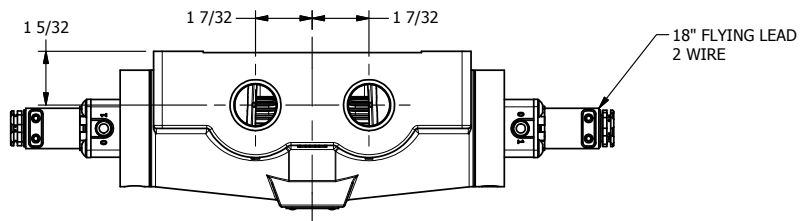

4

3

2

1

**AAA**  
PRODUCTS  
INTERNATIONAL

**AAA PRODUCTS  
INTERNATIONAL**  
7114 Harry Hines Blvd  
Dallas, TX 75235

TITLE: **3/4" SIDE PORT, DBL SOL, 3 POS,  
SPR CTR, SOL SHFT, FLOAT CTR SPL,  
FLYING LEAD, SIDE VENT**

DRAWING NO.:  
**DIM\_ESY6GMC**

THE INFORMATION CONTAINED WITHIN THIS DOCUMENT IS PROPRIETARY TO AAA PRODUCTS AND MAY NOT BE DISCLOSED WITHOUT PRIOR WRITTEN CONSENT