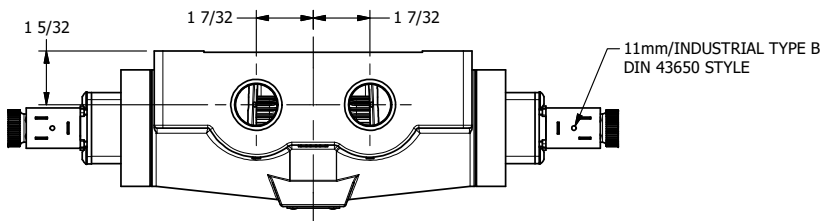

4

3

2

1

AAA
PRODUCTS
INTERNATIONAL

**AAA PRODUCTS
INTERNATIONAL**
7114 Harry Hines Blvd
Dallas, TX 75235

TITLE: 3/4" SIDE PORT, DBL SOL, 3 POS,
SPR CTR, SOL SHFT, FLOAT CTR SPL,
DUST EXCLDR, EXT PILOT

DRAWING NO.:
DIM_ESY6GLZ