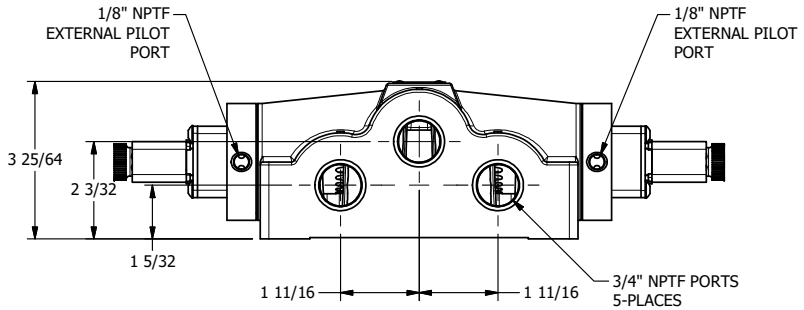

4

3

2

1

AAA
PRODUCTS
INTERNATIONAL

**AAA PRODUCTS
INTERNATIONAL**
7114 Harry Hines Blvd
Dallas, TX 75235

TITLE: 3/4" SIDE PORT, DBL SOL, 3 POS,
SPR CTR, SOL SHFT, FLOAT CTR SPL,
DUST EXCLDR, EXT PILOT

DRAWING NO.:
DIM_ESY6GLZ