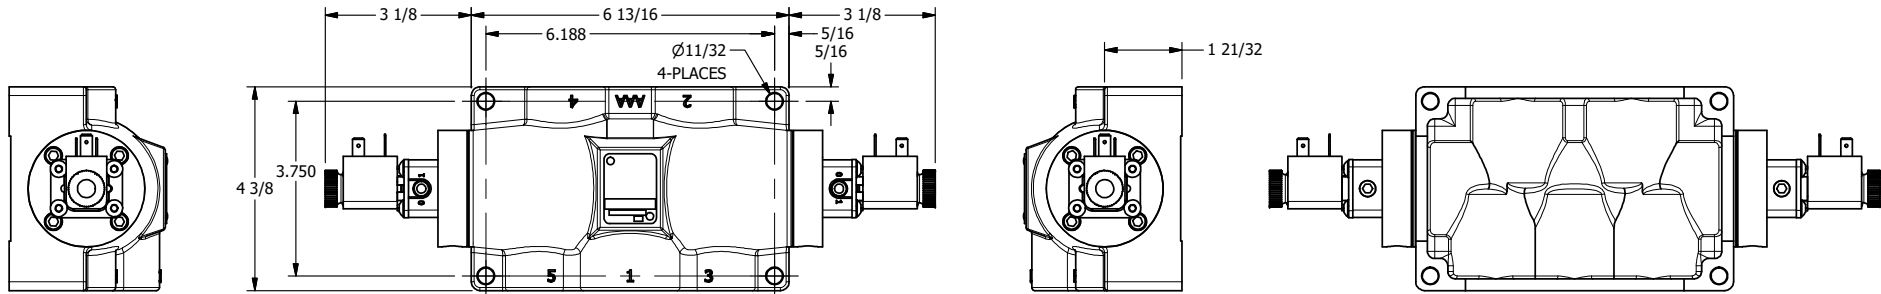

4

3

2

1

AAA
PRODUCTS
INTERNATIONAL

**AAA PRODUCTS
INTERNATIONAL**
7114 Harry Hines Blvd
Dallas, TX 75235

TITLE: 3/4" SIDE PORT, DBL SOL, 3 POS,
SPR CTR, SOL SHFT, FLOAT CTR SPL,
DUST EXCLDR, EXT PILOT

DRAWING NO.:
DIM_ESY6GLZ