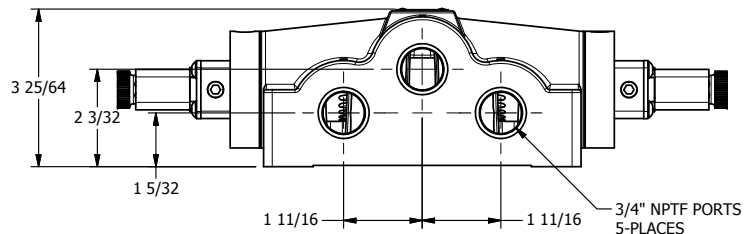

4

3

2

1

AAA
PRODUCTS
INTERNATIONAL

**AAA PRODUCTS
INTERNATIONAL**
7114 Harry Hines Blvd
Dallas, TX 75235

TITLE: 3/4" SIDE PORT, DBL SOL, 3 POS,
SPR CTR, SOL SHFT, FLOAT CTR SPL,
DUST EXCLDR

DRAWING NO.:
DIM_ESY6GL