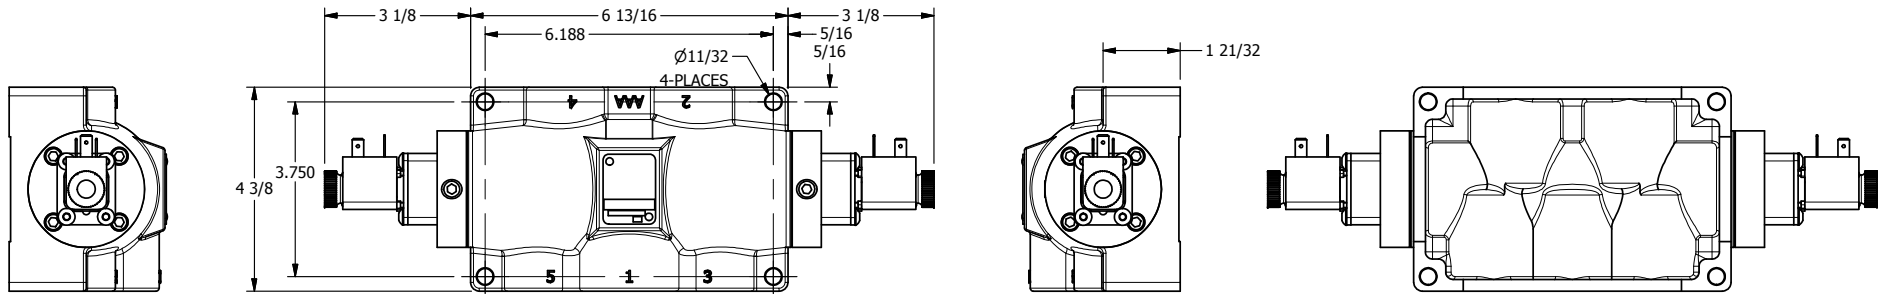

4

3

2

1

AAA
PRODUCTS
INTERNATIONAL

**AAA PRODUCTS
INTERNATIONAL**
7114 Harry Hines Blvd
Dallas, TX 75235

TITLE: 3/4" SIDE PORT, DBL SOL, 3 POS,
SPR CTR, SOL SHFT, FLOAT CTR SPL,
DUST EXCLDR

DRAWING NO.:
DIM_ESY6GL