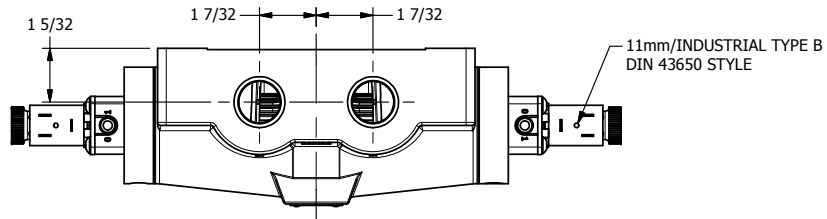

4

3

2

1

AAA
PRODUCTS
INTERNATIONAL

**AAA PRODUCTS
INTERNATIONAL**
7114 Harry Hines Blvd
Dallas, TX 75235

TITLE: 3/4" SIDE PORT, DBL SOL, 3 POS,
SPR CTR, SOL SHFT, FLOAT CTR SPL,
DUST EXCLDR

DRAWING NO.:
DIM_ESY6GL