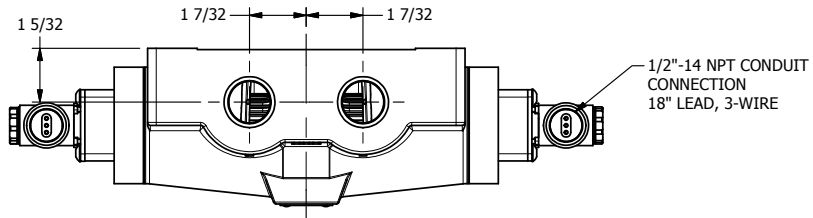

4

3

2

1

**AAA**  
PRODUCTS  
INTERNATIONAL

**AAA PRODUCTS INTERNATIONAL**  
7114 Harry Hines Blvd  
Dallas, TX 75235

TITLE: 3/4" SIDE PORT, DBL SOL, 3 POS,  
SPR CTR, SOL SHFT, FLOAT CTR SPL,  
MOLD-OVER, EXT PILOT

DRAWING NO.:  
DIM\_ESY6GJZ

4

3

2

1

THE INFORMATION CONTAINED WITHIN THIS DOCUMENT IS PROPRIETARY TO AAA PRODUCTS AND MAY NOT BE DISCLOSED WITHOUT PRIOR WRITTEN CONSENT