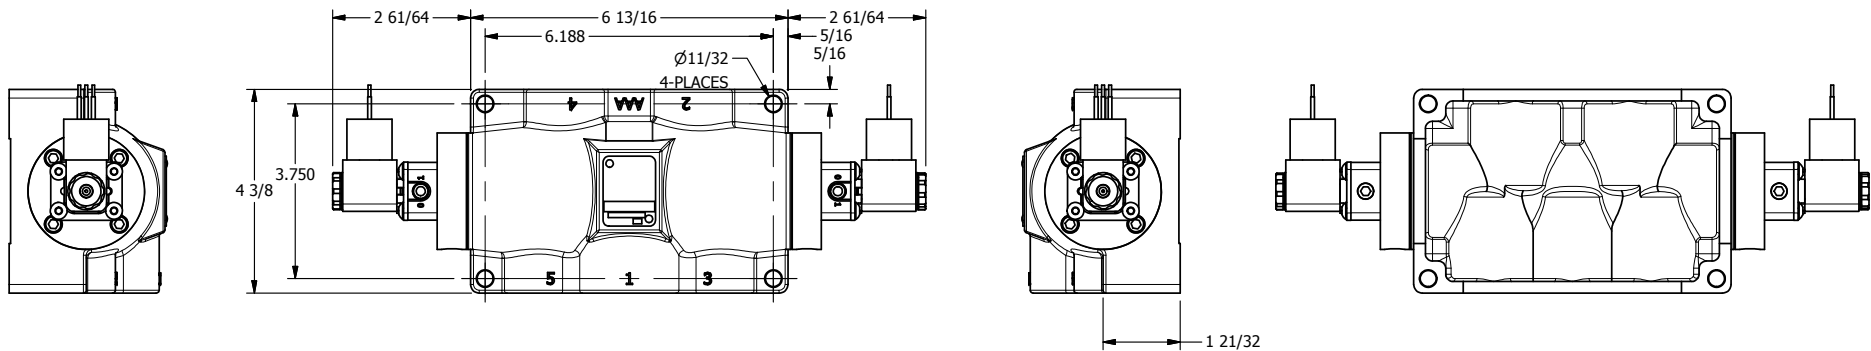

4

3

2

1

**AAA**  
PRODUCTS  
INTERNATIONAL

**AAA PRODUCTS INTERNATIONAL**  
7114 Harry Hines Blvd  
Dallas, TX 75235

TITLE: 3/4" SIDE PORT, DBL SOL, 3 POS,  
SPR CTR, SOL SHFT, FLOAT CTR SPL,  
MOLD-OVER, EXT PILOT

DRAWING NO.:  
DIM\_ESY6GJZ

4

3

2

1

THE INFORMATION CONTAINED WITHIN THIS DOCUMENT IS PROPRIETARY TO AAA PRODUCTS AND MAY NOT BE DISCLOSED WITHOUT PRIOR WRITTEN CONSENT