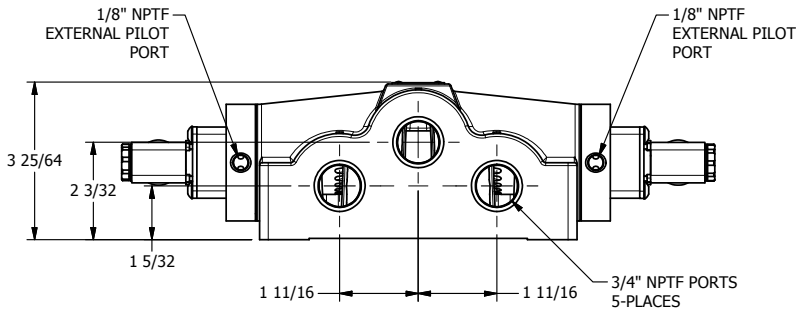

4

3

2

1

**AAA**  
PRODUCTS  
INTERNATIONAL

**AAA PRODUCTS INTERNATIONAL**  
7114 Harry Hines Blvd  
Dallas, TX 75235

TITLE: 3/4" SIDE PORT, DBL SOL, 3 POS,  
SPR CTR, SOL SHFT, FLOAT CTR SPL,  
MOLD-OVER, EXT PILOT

DRAWING NO.:  
DIM\_ESY6GJZ

4

3

2

1

THE INFORMATION CONTAINED WITHIN THIS DOCUMENT IS PROPRIETARY TO AAA PRODUCTS AND MAY NOT BE DISCLOSED WITHOUT PRIOR WRITTEN CONSENT