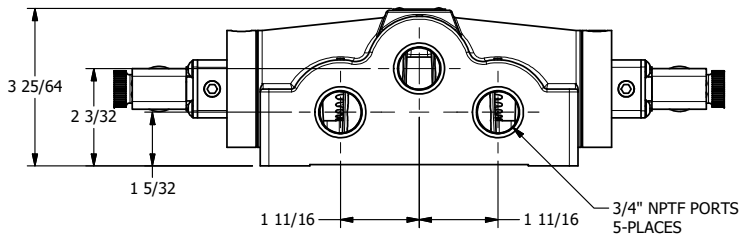

4

3

2

1

1/2"-14 NPT CONDUIT CONNECTION
18" LEAD, 3 WIRE

3/4" NPTF PORTS
5-PLACES

AAA
PRODUCTS
INTERNATIONAL

AAA PRODUCTS INTERNATIONAL
7114 Harry Hines Blvd
Dallas, TX 75235

TITLE: 3/4" SIDE PORT, DBL SOL, 3 POS,
SPR CTR, FLOAT CTR SPL, MOLD-OVER,
LCKNG OVRD, DUST EXCLDR

DRAWING NO.:
DIM_ESY6GJOL

4

3

2

THE INFORMATION CONTAINED WITHIN THIS DOCUMENT IS PROPRIETARY TO AAA PRODUCTS AND MAY NOT BE DISCLOSED WITHOUT PRIOR WRITTEN CONSENT