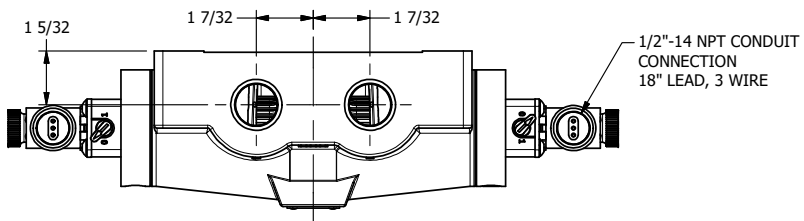

4

3

2

1

1/2"-14 NPT CONDUIT CONNECTION
18" LEAD, 3 WIRE

3/4" NPTF PORTS
5-PLACES

AAA
PRODUCTS
INTERNATIONAL

AAA PRODUCTS INTERNATIONAL
7114 Harry Hines Blvd
Dallas, TX 75235

TITLE: 3/4" SIDE PORT, DBL SOL, 3 POS,
SPR CTR, FLOAT CTR SPL, MOLD-OVER,
LCKNG OVRD, DUST EXCLDR

DRAWING NO.:
DIM_ESY6GJOL

4

3

2

THE INFORMATION CONTAINED WITHIN THIS DOCUMENT IS PROPRIETARY TO AAA PRODUCTS AND MAY NOT BE DISCLOSED WITHOUT PRIOR WRITTEN CONSENT