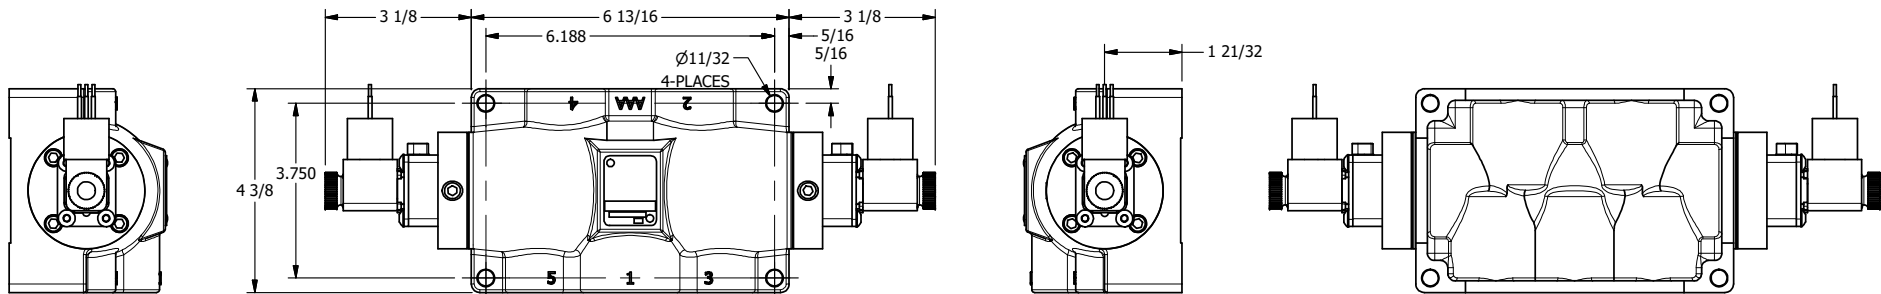

4

3

2

1

1/2"-14 NPT CONDUIT CONNECTION
18" LEAD, 3 WIRE

3/4" NPTF PORTS
5-PLACES

AAA
PRODUCTS
INTERNATIONAL

AAA PRODUCTS INTERNATIONAL
7114 Harry Hines Blvd
Dallas, TX 75235

TITLE: 3/4" SIDE PORT, DBL SOL, 3 POS,
SPR CTR, FLOAT CTR SPL, MOLD-OVER,
LCKNG OVRD, DUST EXCLDR

DRAWING NO.:
DIM_ESY6GJOL

4

3

2

THE INFORMATION CONTAINED WITHIN THIS DOCUMENT IS PROPRIETARY TO AAA PRODUCTS AND MAY NOT BE DISCLOSED WITHOUT PRIOR WRITTEN CONSENT