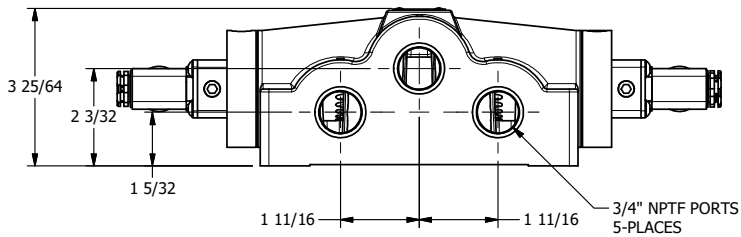

4

3

2

1

**AAA**  
PRODUCTS  
INTERNATIONAL

**AAA PRODUCTS  
INTERNATIONAL**  
7114 Harry Hines Blvd  
Dallas, TX 75235

TITLE: 3/4" SIDE PORT, DBL SOL, 3 POS,  
SPR CTR, SOL SHFT, REGEN CTR SPL,  
MOLD-OVER, LCKNG OVRD, SIDE VENT