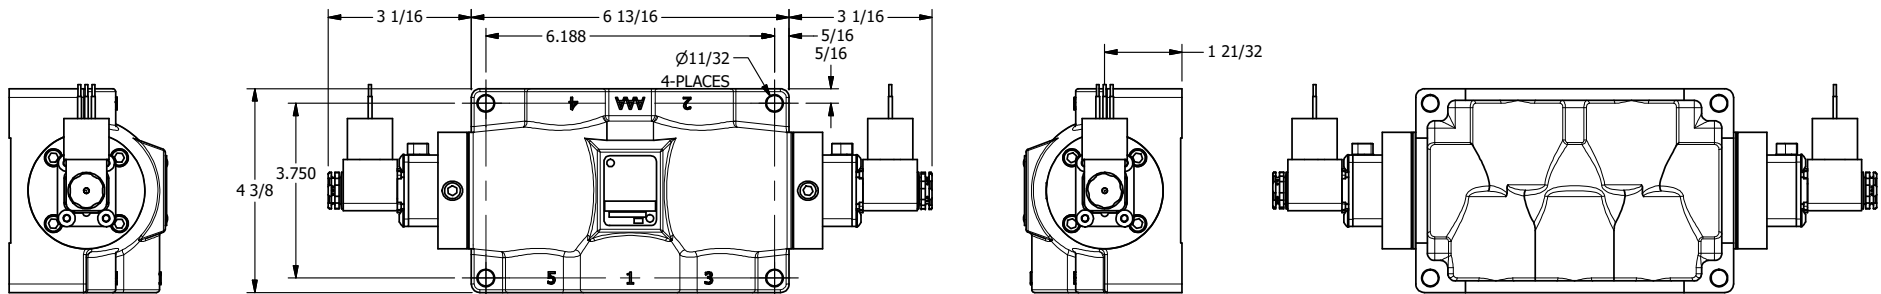

4

3

2

1

**AAA**  
PRODUCTS  
INTERNATIONAL

**AAA PRODUCTS  
INTERNATIONAL**  
7114 Harry Hines Blvd  
Dallas, TX 75235

TITLE: 3/4" SIDE PORT, DBL SOL, 3 POS,  
SPR CTR, SOL SHFT, REGEN CTR SPL,  
MOLD-OVER, LCKNG OVRD, SIDE VENT