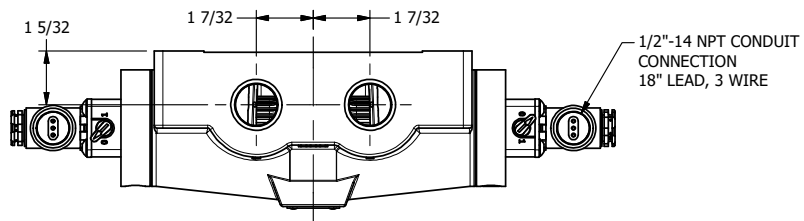

4

3

2

1

**AAA**  
PRODUCTS  
INTERNATIONAL

**AAA PRODUCTS  
INTERNATIONAL**  
7114 Harry Hines Blvd  
Dallas, TX 75235

TITLE: 3/4" SIDE PORT, DBL SOL, 3 POS,  
SPR CTR, SOL SHFT, REGEN CTR SPL,  
MOLD-OVER, LCKNG OVRD, SIDE VENT