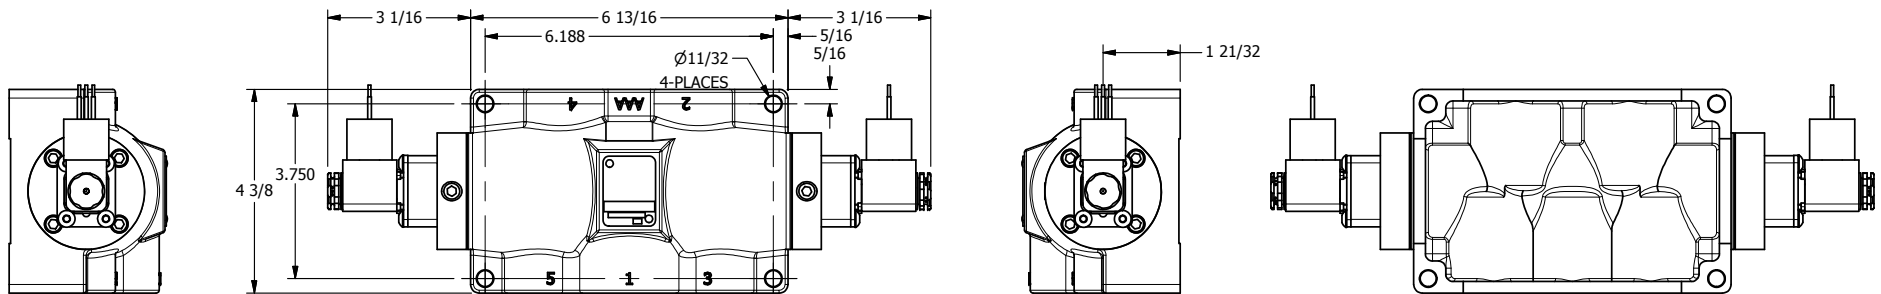

4

3

2

1

1/2"-14 NPT CONDUIT CONNECTION
18" LEAD, 3 WIRE

3/4" NPTF PORTS
5-PLACES

AAA
PRODUCTS
INTERNATIONAL

**AAA PRODUCTS
INTERNATIONAL**
7114 Harry Hines Blvd
Dallas, TX 75235

TITLE: 3/4" SIDE PORT, DBL SOL, 3 POS,
SPR CTR, SOL SHFT, REGEN CTR SPL,
MOLD-OVER, SIDE VENT

DRAWING NO.:
DIM_ESY6GJC

4

3

2

1

THE INFORMATION CONTAINED WITHIN THIS DOCUMENT IS PROPRIETARY TO AAA PRODUCTS AND MAY NOT BE DISCLOSED WITHOUT PRIOR WRITTEN CONSENT