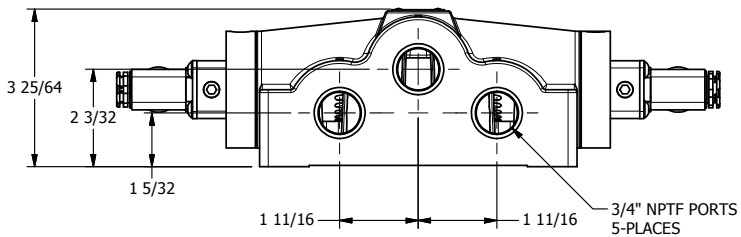

4

3

2

1

1/2"-14 NPT CONDUIT CONNECTION
18" LEAD, 3 WIRE

3/4" NPTF PORTS
5-PLACES

AAA
PRODUCTS
INTERNATIONAL

**AAA PRODUCTS
INTERNATIONAL**
7114 Harry Hines Blvd
Dallas, TX 75235

TITLE: 3/4" SIDE PORT, DBL SOL, 3 POS,
SPR CTR, SOL SHFT, REGEN CTR SPL,
MOLD-OVER, SIDE VENT

DRAWING NO.:
DIM_ESY6GJC

4

3

2

1

THE INFORMATION CONTAINED WITHIN THIS DOCUMENT IS PROPRIETARY TO AAA PRODUCTS AND MAY NOT BE DISCLOSED WITHOUT PRIOR WRITTEN CONSENT