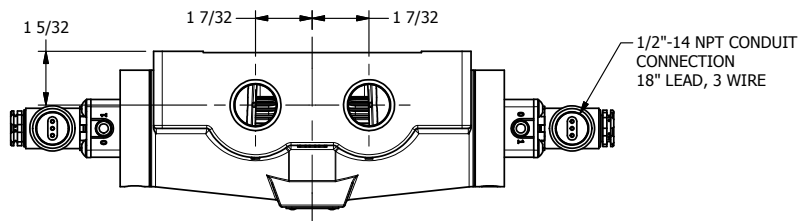

4

3

2

1

1/2"-14 NPT CONDUIT CONNECTION
18" LEAD, 3 WIRE

3/4" NPTF PORTS
5-PLACES

AAA
PRODUCTS
INTERNATIONAL

**AAA PRODUCTS
INTERNATIONAL**
7114 Harry Hines Blvd
Dallas, TX 75235

TITLE: 3/4" SIDE PORT, DBL SOL, 3 POS,
SPR CTR, SOL SHFT, REGEN CTR SPL,
MOLD-OVER, SIDE VENT

DRAWING NO.:
DIM_ESY6GJC

4

3

2

1

THE INFORMATION CONTAINED WITHIN THIS DOCUMENT IS PROPRIETARY TO AAA PRODUCTS AND MAY NOT BE DISCLOSED WITHOUT PRIOR WRITTEN CONSENT