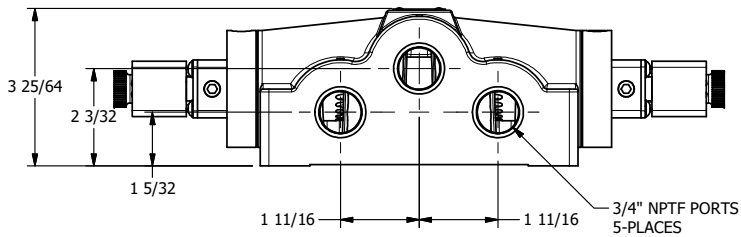

4

3

2

1

**AAA**  
PRODUCTS  
INTERNATIONAL

**AAA PRODUCTS INTERNATIONAL**  
7114 Harry Hines Blvd  
Dallas, TX 75235

TITLE: 3/4" SIDE PORT, DBL SOL, 3 POS,  
SPR CTR, FLOAT CTR SPL, HIGH TMPE,  
LCKNG OVRD, DUST EXCLDR

DRAWING NO.:  
DIM\_ESY6GHOL

4

3

2

THE INFORMATION CONTAINED WITHIN THIS DOCUMENT IS PROPRIETARY TO AAA PRODUCTS AND MAY NOT BE DISCLOSED WITHOUT PRIOR WRITTEN CONSENT