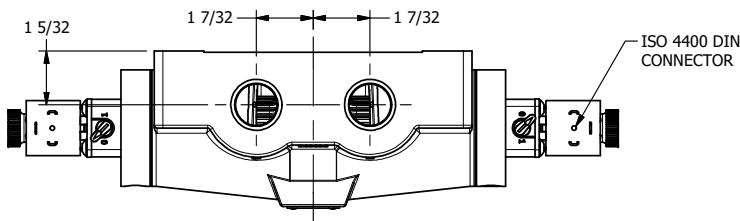

4

3

2

1

**AAA**  
PRODUCTS  
INTERNATIONAL

**AAA PRODUCTS INTERNATIONAL**  
7114 Harry Hines Blvd  
Dallas, TX 75235

TITLE: 3/4" SIDE PORT, DBL SOL, 3 POS,  
SPR CTR, FLOAT CTR SPL, HIGH TMPE,  
LCKNG OVRD, DUST EXCLDR

DRAWING NO.:  
DIM\_ESY6GHOL

4

3

2

THE INFORMATION CONTAINED WITHIN THIS DOCUMENT IS PROPRIETARY TO AAA PRODUCTS AND MAY NOT BE DISCLOSED WITHOUT PRIOR WRITTEN CONSENT