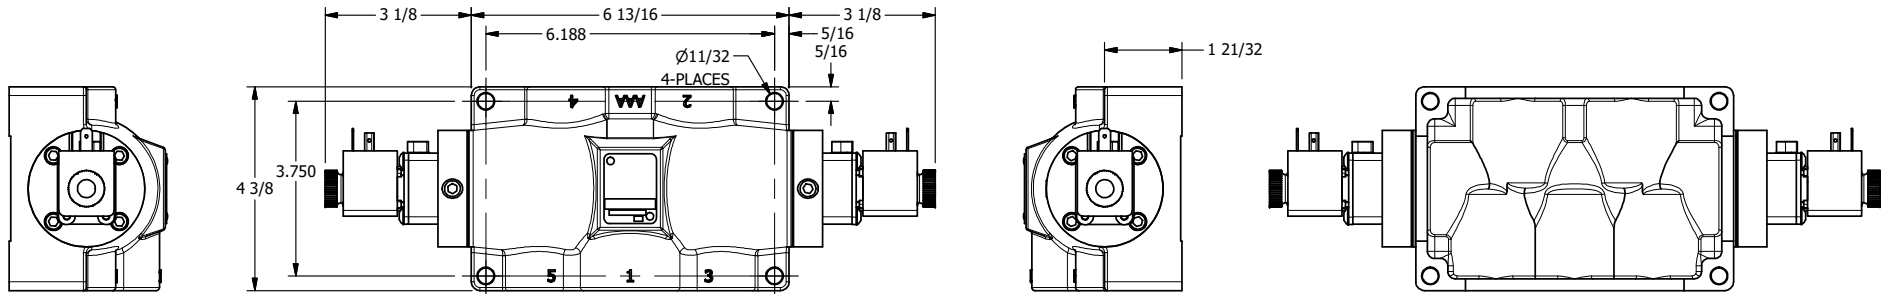

4

3

2

1

**AAA**  
PRODUCTS  
INTERNATIONAL

**AAA PRODUCTS INTERNATIONAL**  
7114 Harry Hines Blvd  
Dallas, TX 75235

TITLE: 3/4" SIDE PORT, DBL SOL, 3 POS,  
SPR CTR, FLOAT CTR SPL, HIGH TMPE,  
LCKNG OVRD, DUST EXCLDR

DRAWING NO.:  
DIM\_ESY6GHOL

4

3

2

THE INFORMATION CONTAINED WITHIN THIS DOCUMENT IS PROPRIETARY TO AAA PRODUCTS AND MAY NOT BE DISCLOSED WITHOUT PRIOR WRITTEN CONSENT