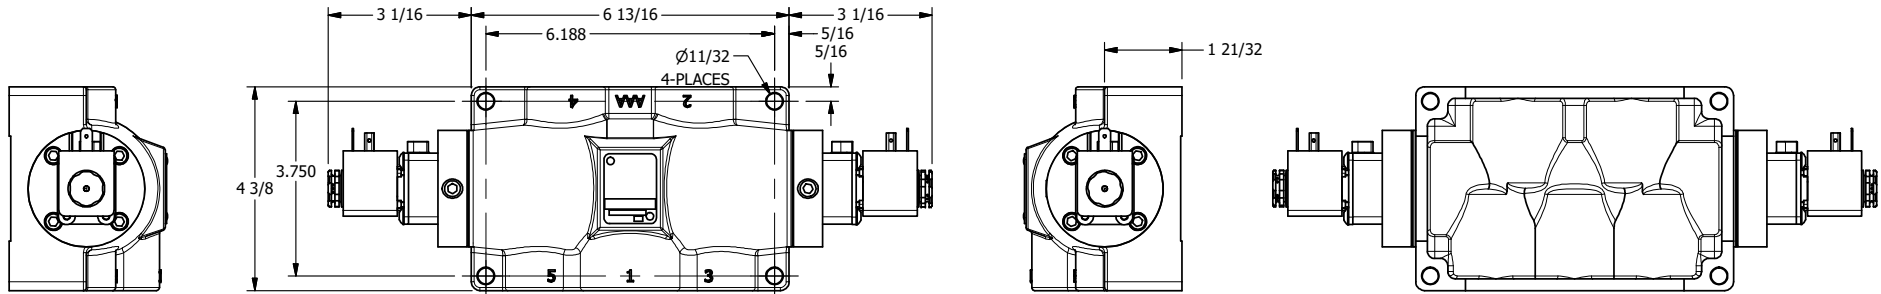

4

3

2

1

AAA
PRODUCTS
INTERNATIONAL

AAA PRODUCTS INTERNATIONAL
7114 Harry Hines Blvd
Dallas, TX 75235

TITLE: 3/4" SIDE PORT, DBL SOL, 3 POS,
SPR CTR, SOL SHFT, FLOAT CTR SPL
HIGH TEMP, LCKNG OVRD, SIDE VENT

DRAWING NO.:
DIM_ESY6GHOC