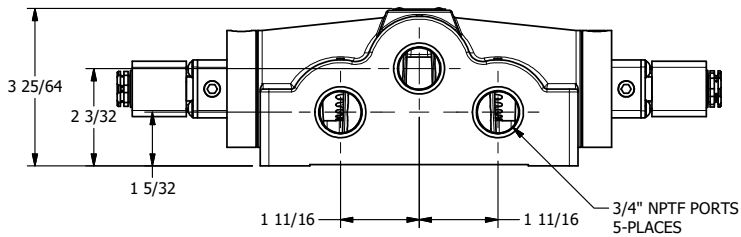

4

3

2

1

AAA
PRODUCTS
INTERNATIONAL

AAA PRODUCTS INTERNATIONAL
7114 Harry Hines Blvd
Dallas, TX 75235

TITLE: 3/4" SIDE PORT, DBL SOL, 3 POS,
SPR CTR, SOL SHFT, FLOAT CTR SPL
HIGH TEMP, LCKNG OVRD, SIDE VENT

DRAWING NO.:
DIM_ESY6GHOC