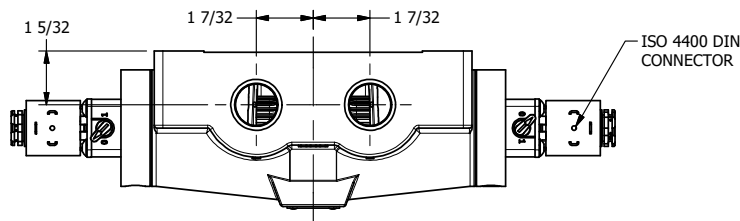

4

3

2

1

AAA
PRODUCTS
INTERNATIONAL

AAA PRODUCTS INTERNATIONAL
7114 Harry Hines Blvd
Dallas, TX 75235

TITLE: 3/4" SIDE PORT, DBL SOL, 3 POS,
SPR CTR, SOL SHFT, FLOAT CTR SPL
HIGH TEMP, LCKNG OVRD, SIDE VENT

DRAWING NO.:
DIM_ESY6GHOC