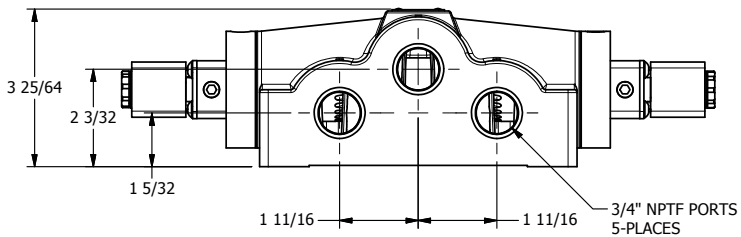

4

3

2

1

**AAA**  
PRODUCTS  
INTERNATIONAL

**AAA PRODUCTS  
INTERNATIONAL**  
7114 Harry Hines Blvd  
Dallas, TX 75235

TITLE: 3/4" SIDE PORT, DBL SOL, 3 POS,  
SPR CTR, SOL SHFT, FLOAT CTR SPL,  
HIGH TEMP, LCKNG OVRD

DRAWING NO.:  
DIM\_ESY6GHO

4

3

2

1

THE INFORMATION CONTAINED WITHIN THIS DOCUMENT IS PROPRIETARY TO AAA PRODUCTS AND MAY NOT BE DISCLOSED WITHOUT PRIOR WRITTEN CONSENT