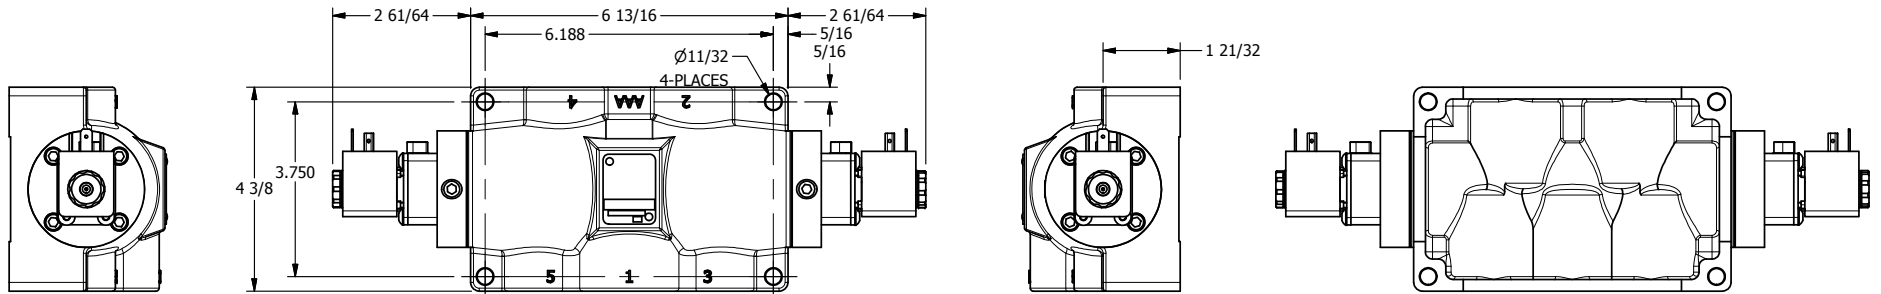

4

3

2

1

**AAA**  
PRODUCTS  
INTERNATIONAL

**AAA PRODUCTS  
INTERNATIONAL**  
7114 Harry Hines Blvd  
Dallas, TX 75235

TITLE: 3/4" SIDE PORT, DBL SOL, 3 POS,  
SPR CTR, SOL SHFT, FLOAT CTR SPL,  
HIGH TEMP, LCKNG OVRD

DRAWING NO.:  
DIM\_ESY6GHO

4

3

2

1

THE INFORMATION CONTAINED WITHIN THIS DOCUMENT IS PROPRIETARY TO AAA PRODUCTS AND MAY NOT BE DISCLOSED WITHOUT PRIOR WRITTEN CONSENT