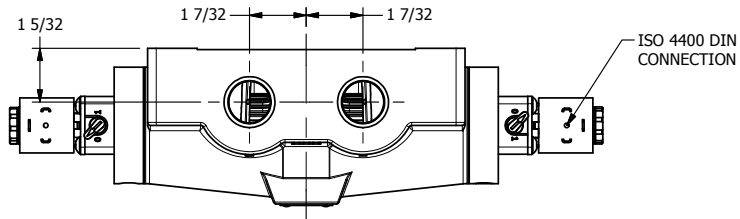

4

3

2

1

**AAA**  
PRODUCTS  
INTERNATIONAL

**AAA PRODUCTS  
INTERNATIONAL**  
7114 Harry Hines Blvd  
Dallas, TX 75235

TITLE: 3/4" SIDE PORT, DBL SOL, 3 POS,  
SPR CTR, SOL SHFT, FLOAT CTR SPL,  
HIGH TEMP, LCKNG OVRD

DRAWING NO.:  
DIM\_ESY6GHO

4

3

2

1

THE INFORMATION CONTAINED WITHIN THIS DOCUMENT IS PROPRIETARY TO AAA PRODUCTS AND MAY NOT BE DISCLOSED WITHOUT PRIOR WRITTEN CONSENT